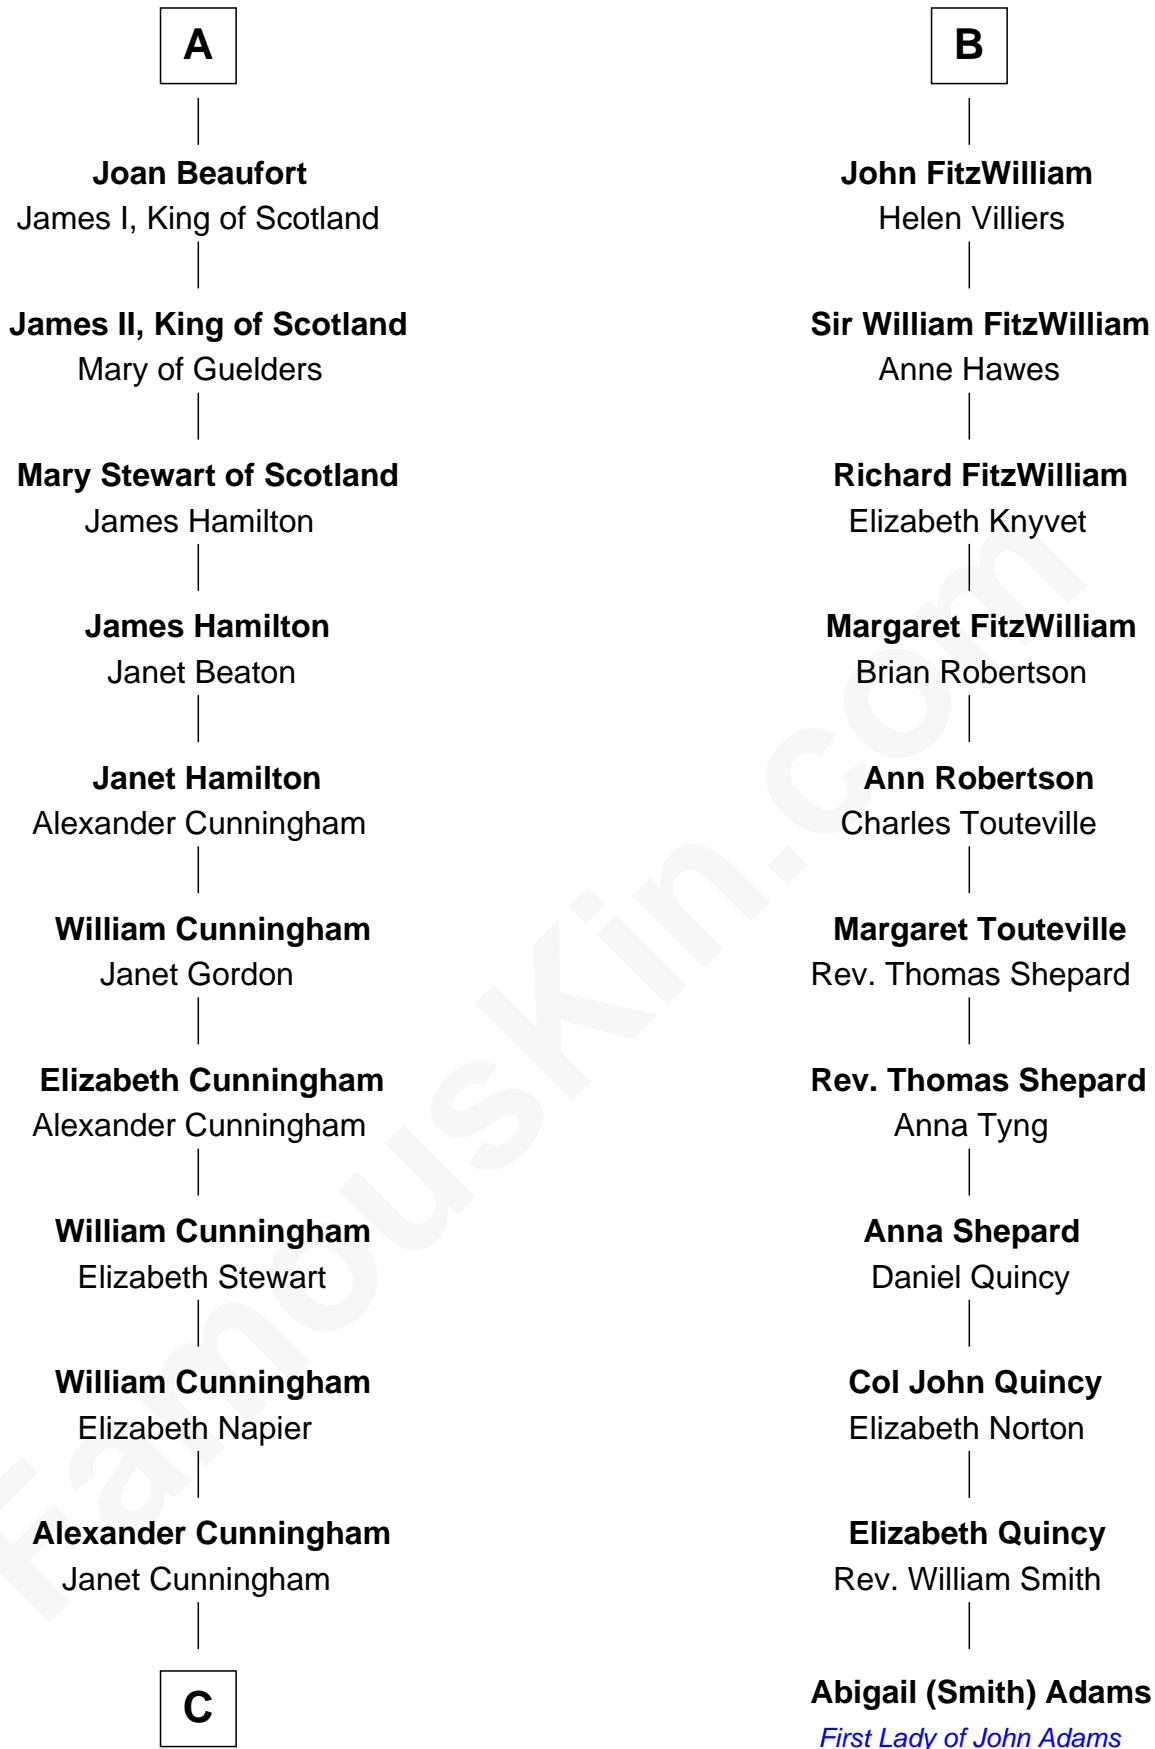

FamousKin.com Relationship Chart of

Alexander Hamilton

1st U.S. Secretary of the Treasury

17th cousin 3 times removed of

Abigail (Smith) Adams

First Lady of President John Adams

Sir William Longespee

Ela of Salisbury

Stephen Longespee
Emmeline de Ridelisford

Ela Longespee
Sir Roger la Zouche

Sir Alan la Zouche
Eleanor de Segrave

Maude la Zouche
Sir Robert de Holland

Thomas Holand
Joan Plantagenet

Sir Thomas de Holand
Alice Fitzalan

Margaret de Holand
Sir John Beaufort

A

Ida Longespee

Sir Walter FitzRobert

Ela FitzWalter

William de Odingsells

Ida de Odingsells
John de Clinton

William de Clinton
Julian de Leybourne

Elizabeth de Clinton
Sir John FitzWilliam

Sir William FitzWilliam
Maude de Cromwell

Sir John FitzWilliam
Eleanor Greene

B

C

—
Rebecca Cunningham

John Hamilton

—
Alexander Hamilton