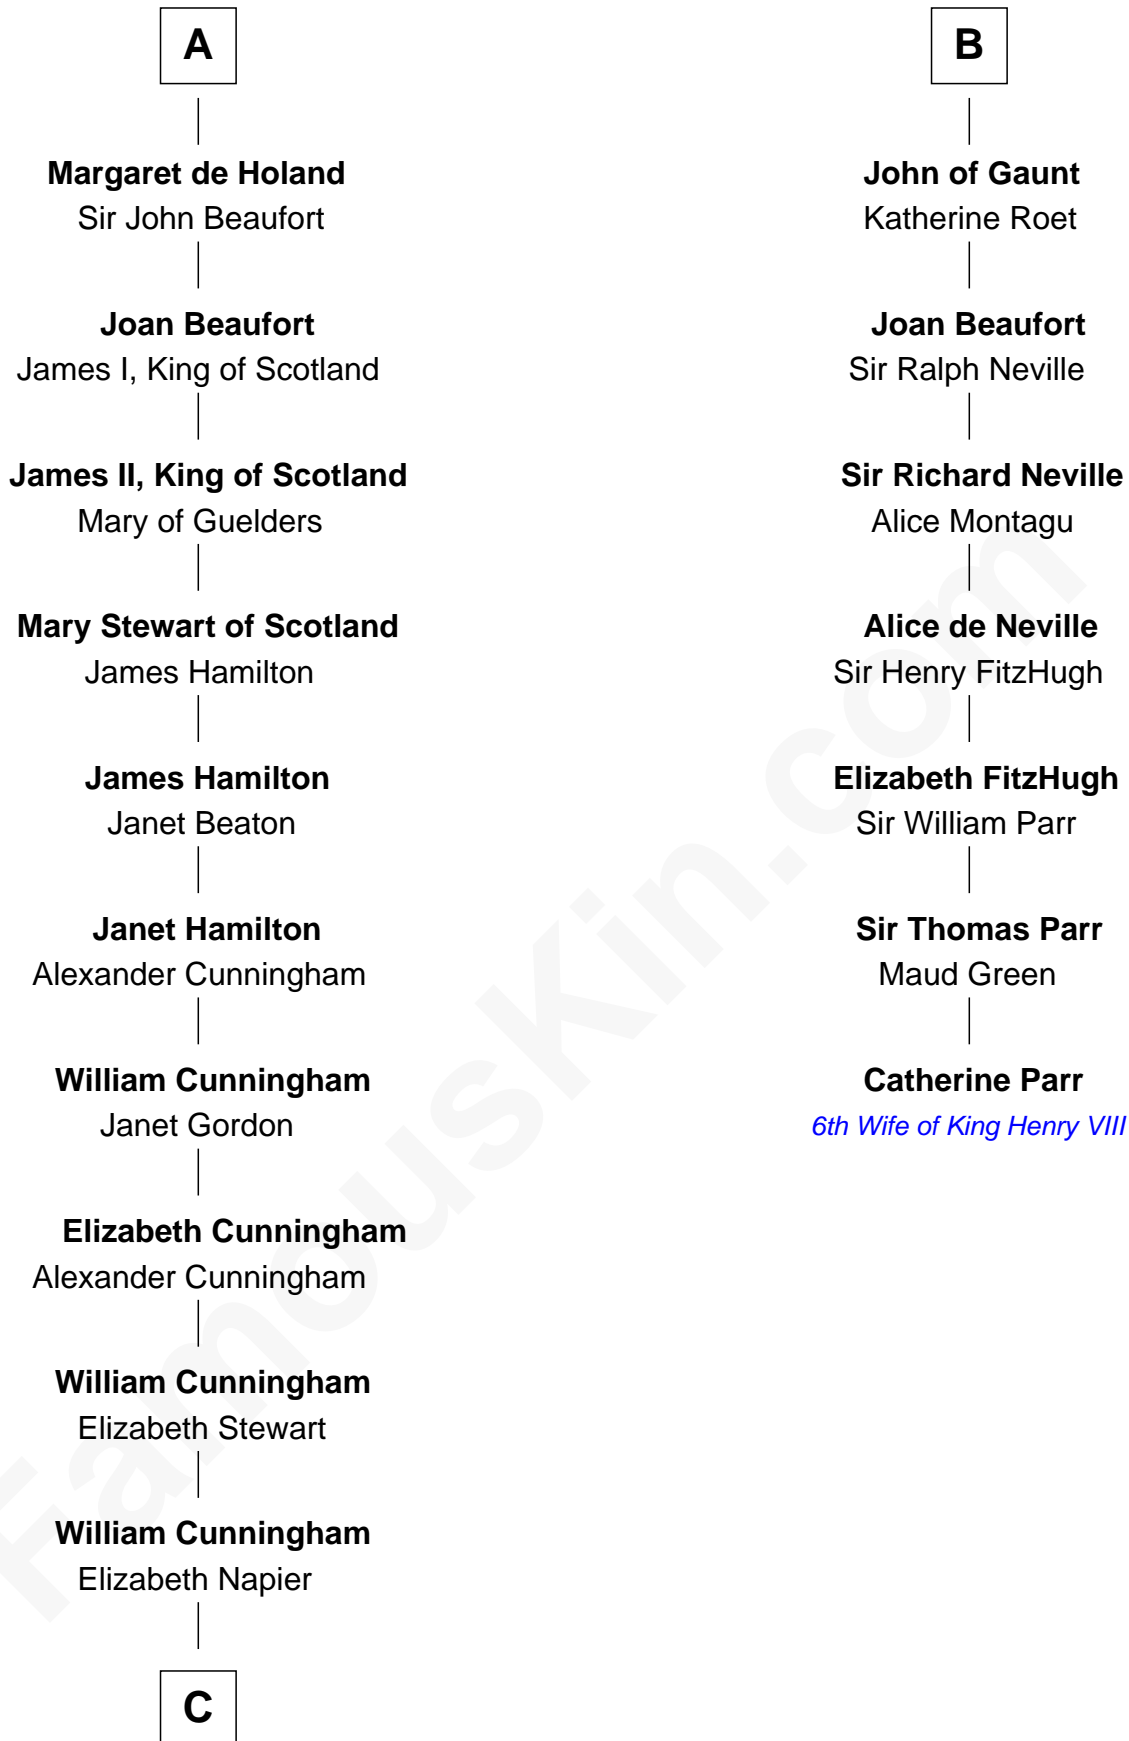

FamousKin.com Relationship Chart of

Alexander Hamilton

1st U.S. Secretary of the Treasury

13th cousin 8 times removed of

Catherine Parr

6th Wife of King Henry VIII

Matthew, Count of Boulogne

Marie of Boulogne

Mathilde of Boulogne
Henry I, Duke of Brabant

Henry II, Duke of Brabant
Marie of Hohenstaufen

Matilda of Brabant
Robert I, Count of Artois

Blanche of Artois
Edmund Plantagenet

Henry Plantagenet
Maud de Chaworth

Eleanor Plantagenet
Richard Fitzalan

Alice Fitzalan
Sir Thomas de Holand

A

Mathilde of Boulogne
Henry I, Duke of Brabant

Henry II, Duke of Brabant
Marie of Hohenstaufen

Matilda of Brabant
Robert I, Count of Artois

Blanche of Artois
King Henry I of Navarre

Joan of Navarre
King Philip IV of France

Isabella of France
Edward II, King of England

Edward III, King of England
Philippa of Hainault

B

C

—
Alexander Cunningham

Janet Cunningham