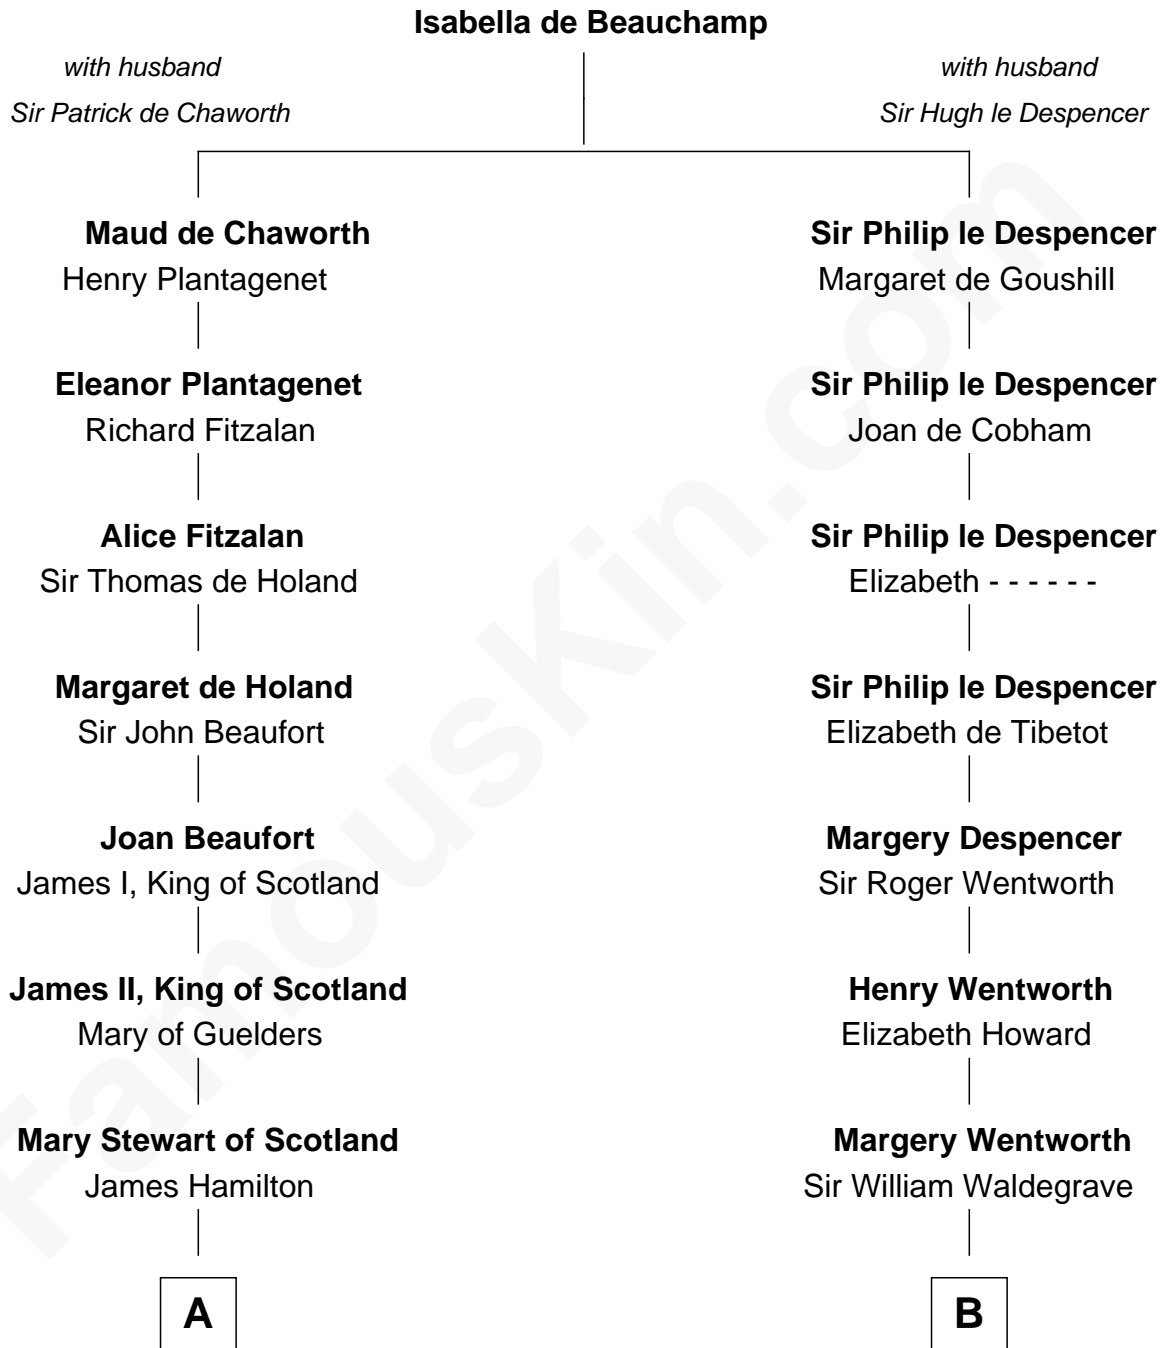

# FamousKin.com Relationship Chart of

**Alexander Hamilton**

*1st U.S. Secretary of the Treasury*

**17th cousin 4 times removed of**

**Maggie Gyllenhaal**

*Movie Actress*

**C**

**Anders Leonard Gyllenhaal**

Selma Amanda Nelson

**Leonard Ephraim Gyllenhaal**

Philo Pendleton

**Hugh Anders Gyllenhaal**

Virginia Lowrie Childs

**Stephen Roark Gyllenhaal**

Naomi Achs

**Maggie Gyllenhaal**