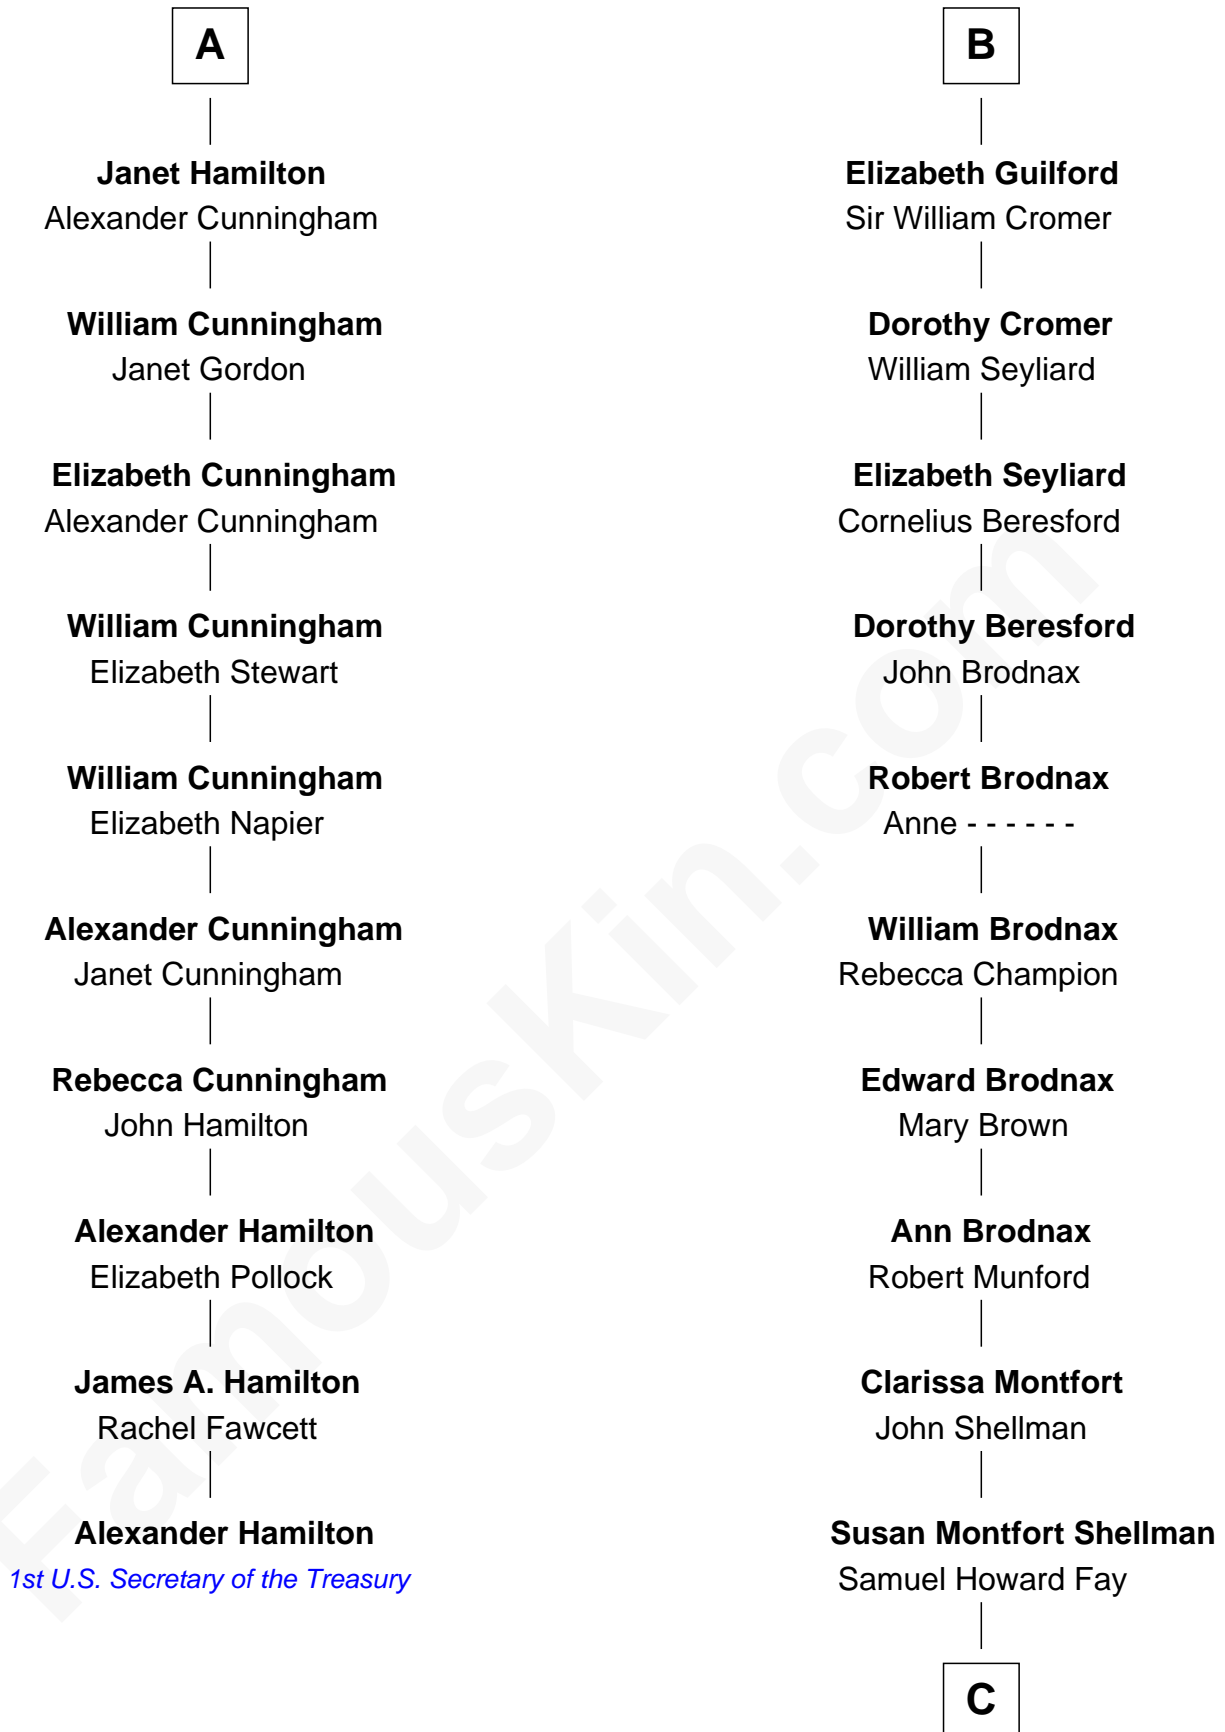

FamousKin.com Relationship Chart of

Alexander Hamilton

1st U.S. Secretary of the Treasury

16th cousin 5 times removed of

Jeb Bush

43rd Governor of Florida

Sir Robert de Holland

Maude la Zouche