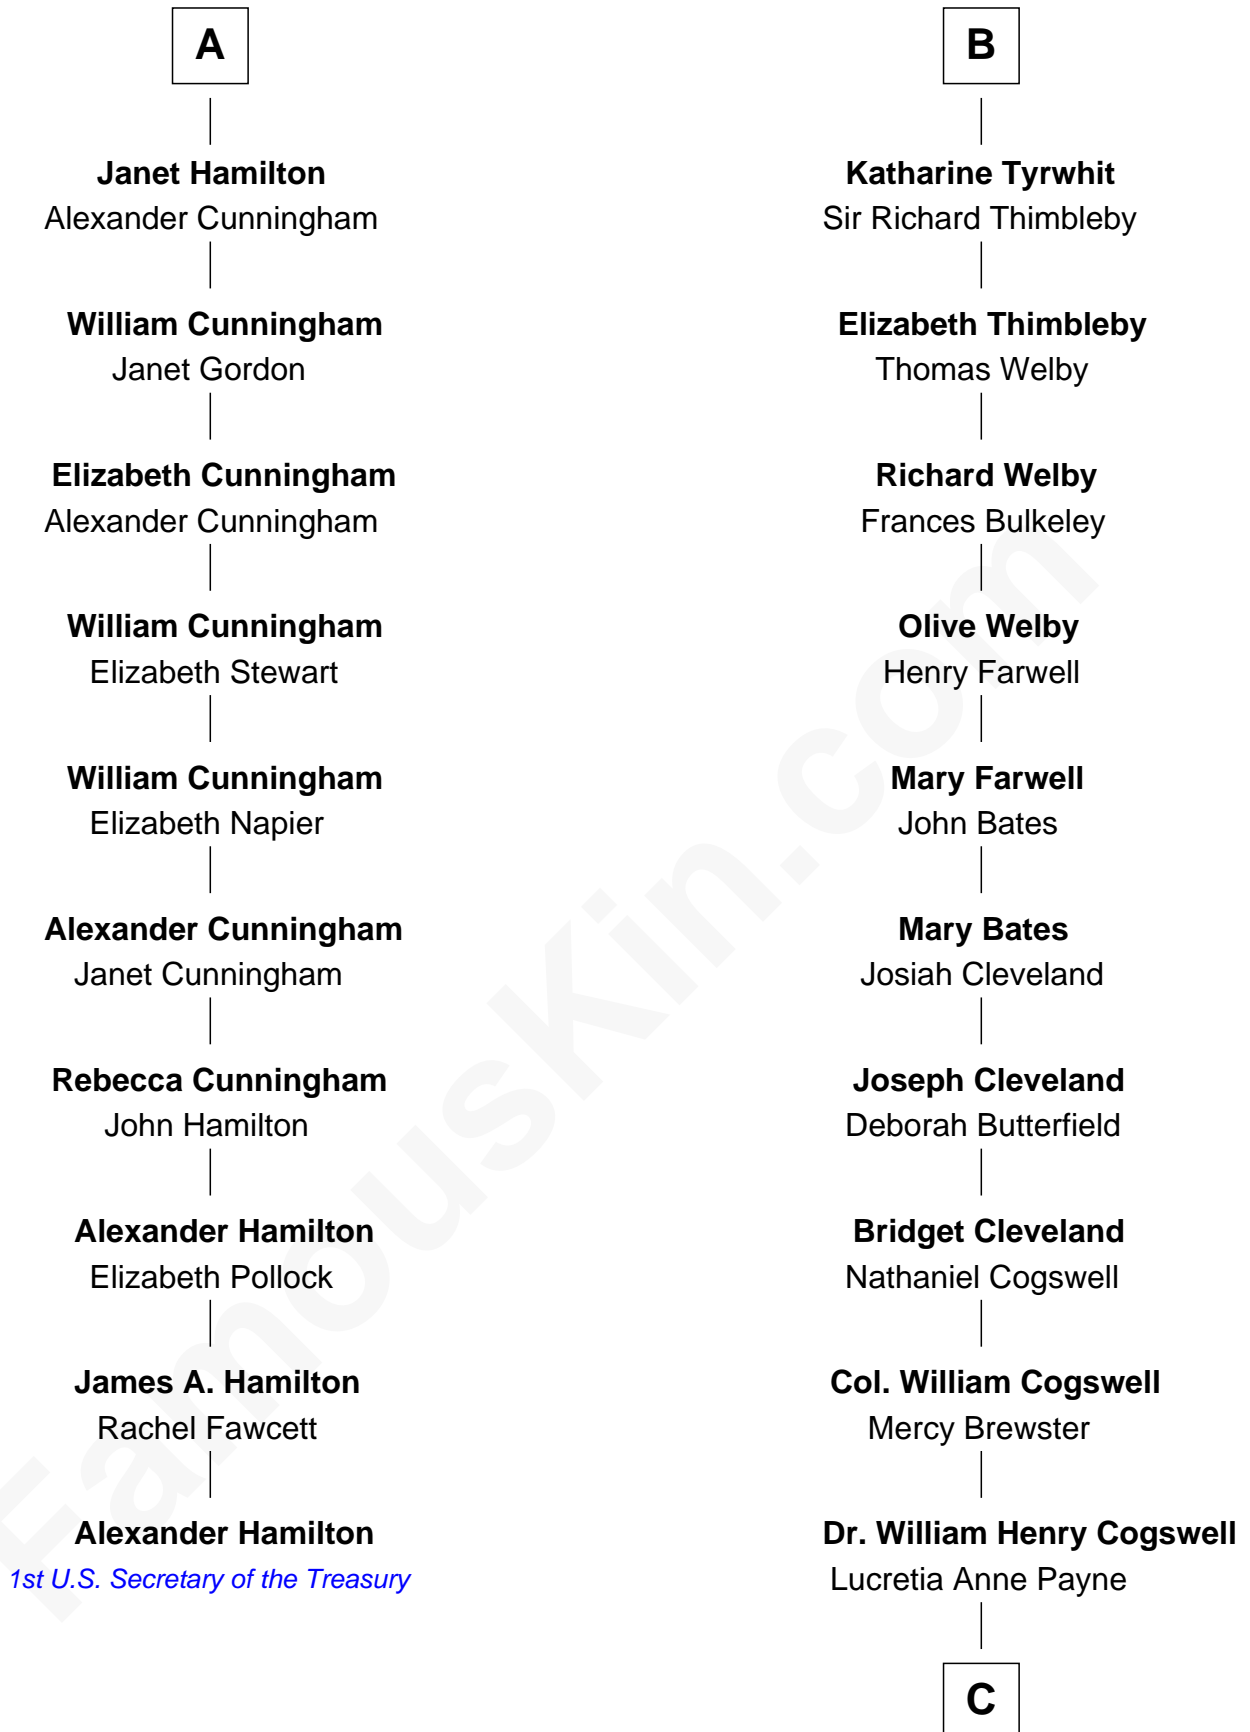

FamousKin.com Relationship Chart of

Alexander Hamilton

1st U.S. Secretary of the Treasury

16th cousin 4 times removed of

Thomas Pynchon

American Novelist

Sir Robert de Holland

Maude la Zouche