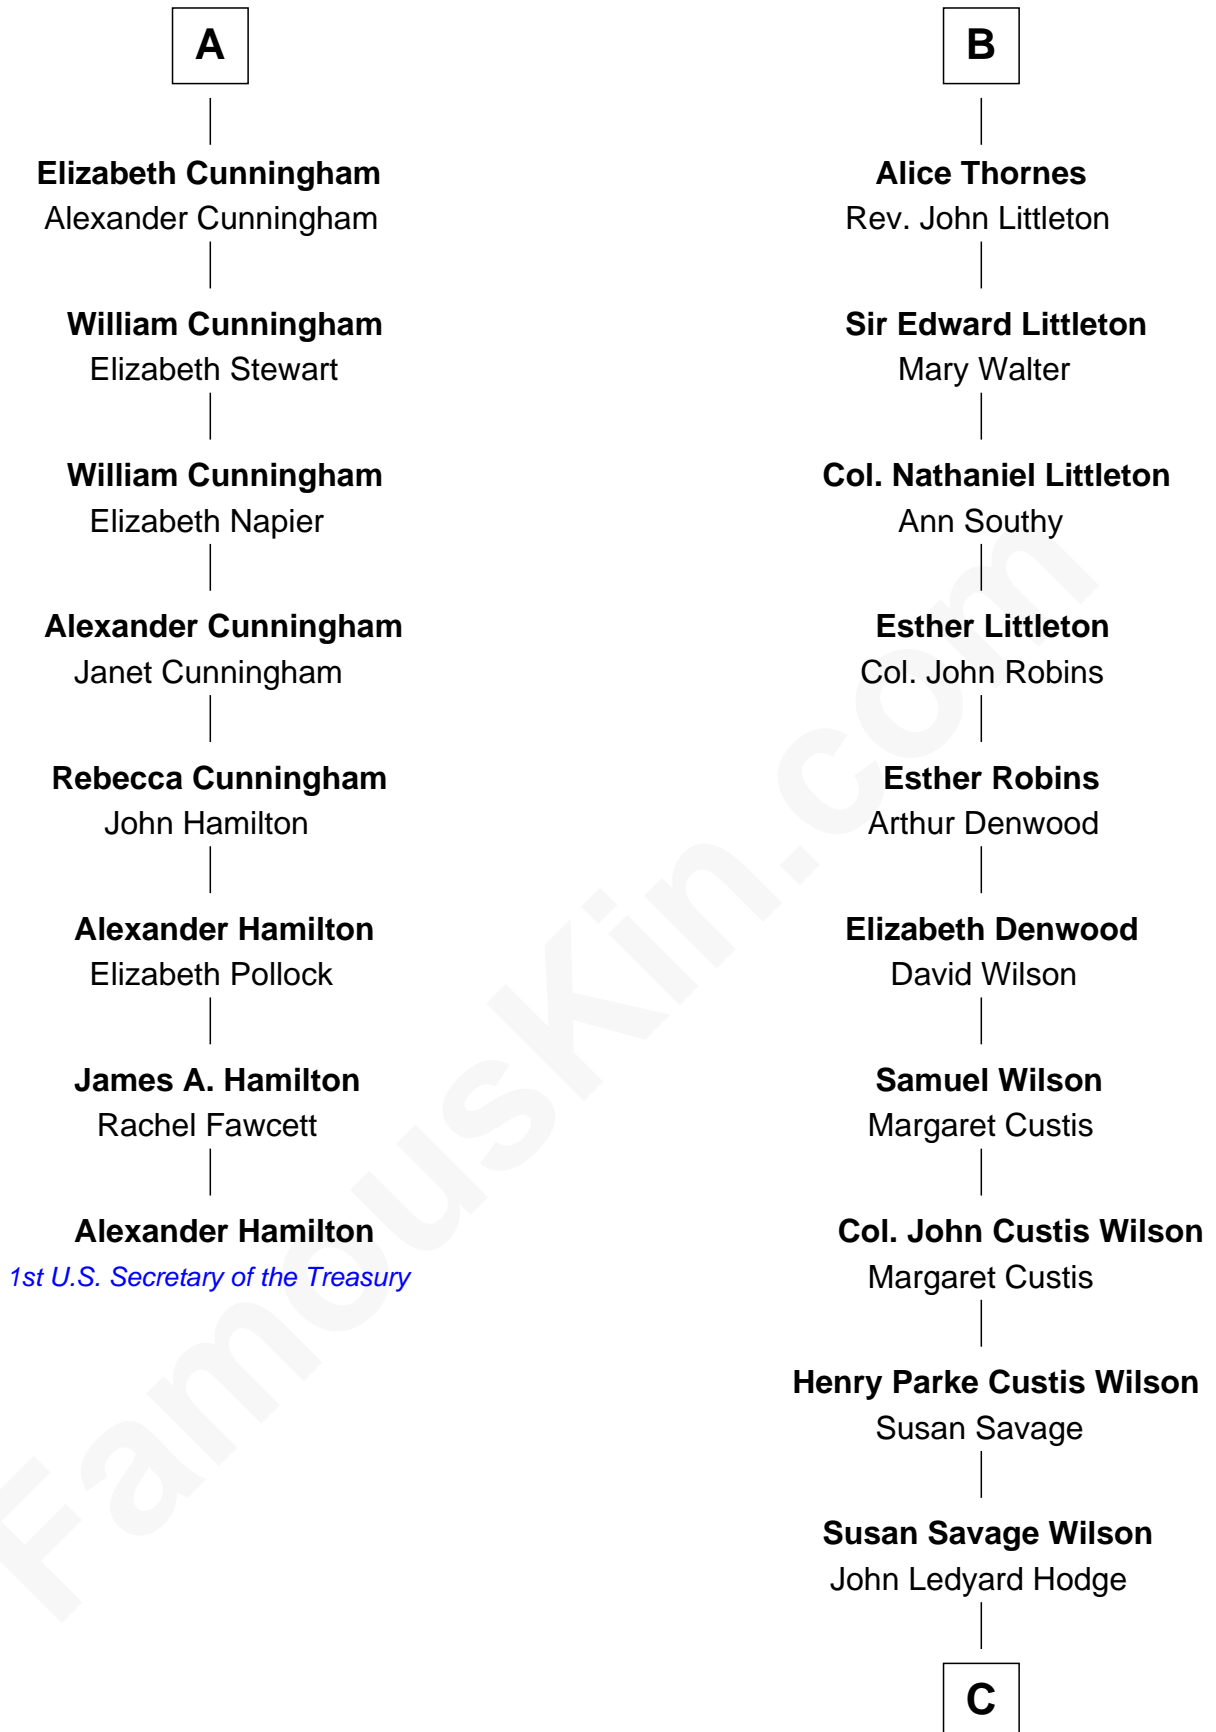

# FamousKin.com Relationship Chart of

**Alexander Hamilton**

*1st U.S. Secretary of the Treasury*

**14th cousin 6 times removed of**

**Paget Brewster**

*TV Actress*

**C**

**Ellen Mackenzie Hodge**

Dr. George Washington Wales Brewster

**George Washington Wales Brewster**

Joan Ryerson

**Galen Brewster**

Hathaway Tew

**Paget Brewster**

*TV Actress*