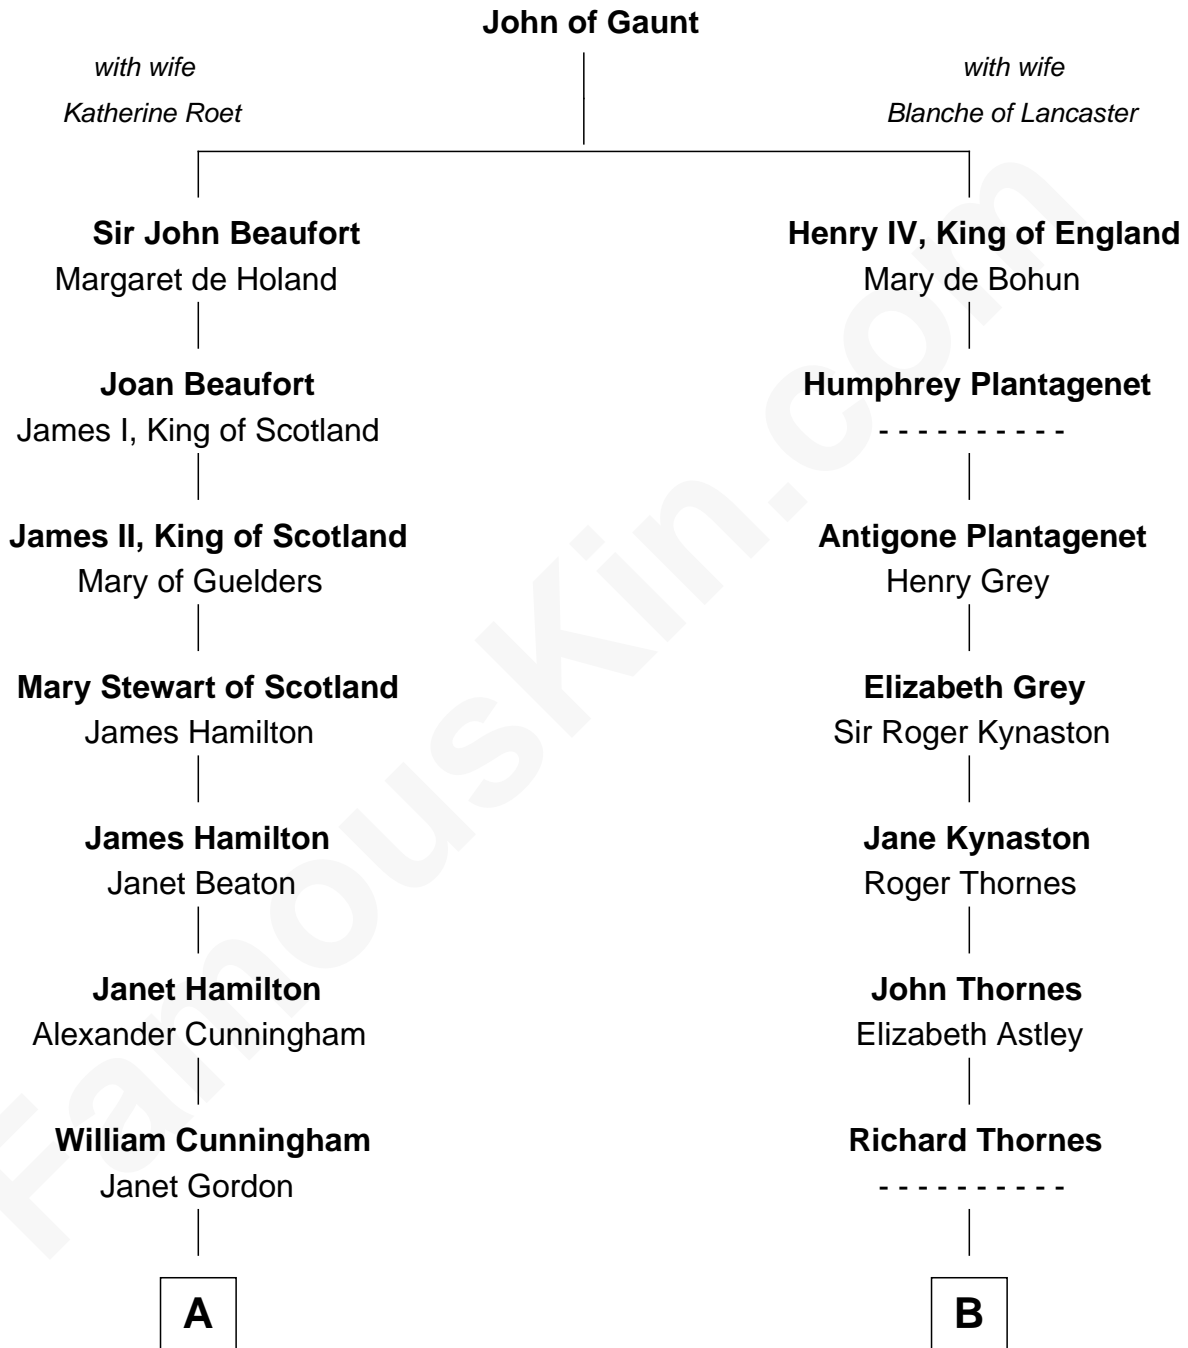

# FamousKin.com Relationship Chart of

**Alexander Hamilton**

*1st U.S. Secretary of the Treasury*

**14th cousin 6 times removed of**

**Paget Brewster**

*TV Actress*

**C**

**Ellen Mackenzie Hodge**

Dr. George Washington Wales Brewster

**George Washington Wales Brewster**

Joan Ryerson

**Galen Brewster**

Hathaway Tew

**Paget Brewster**

*TV Actress*