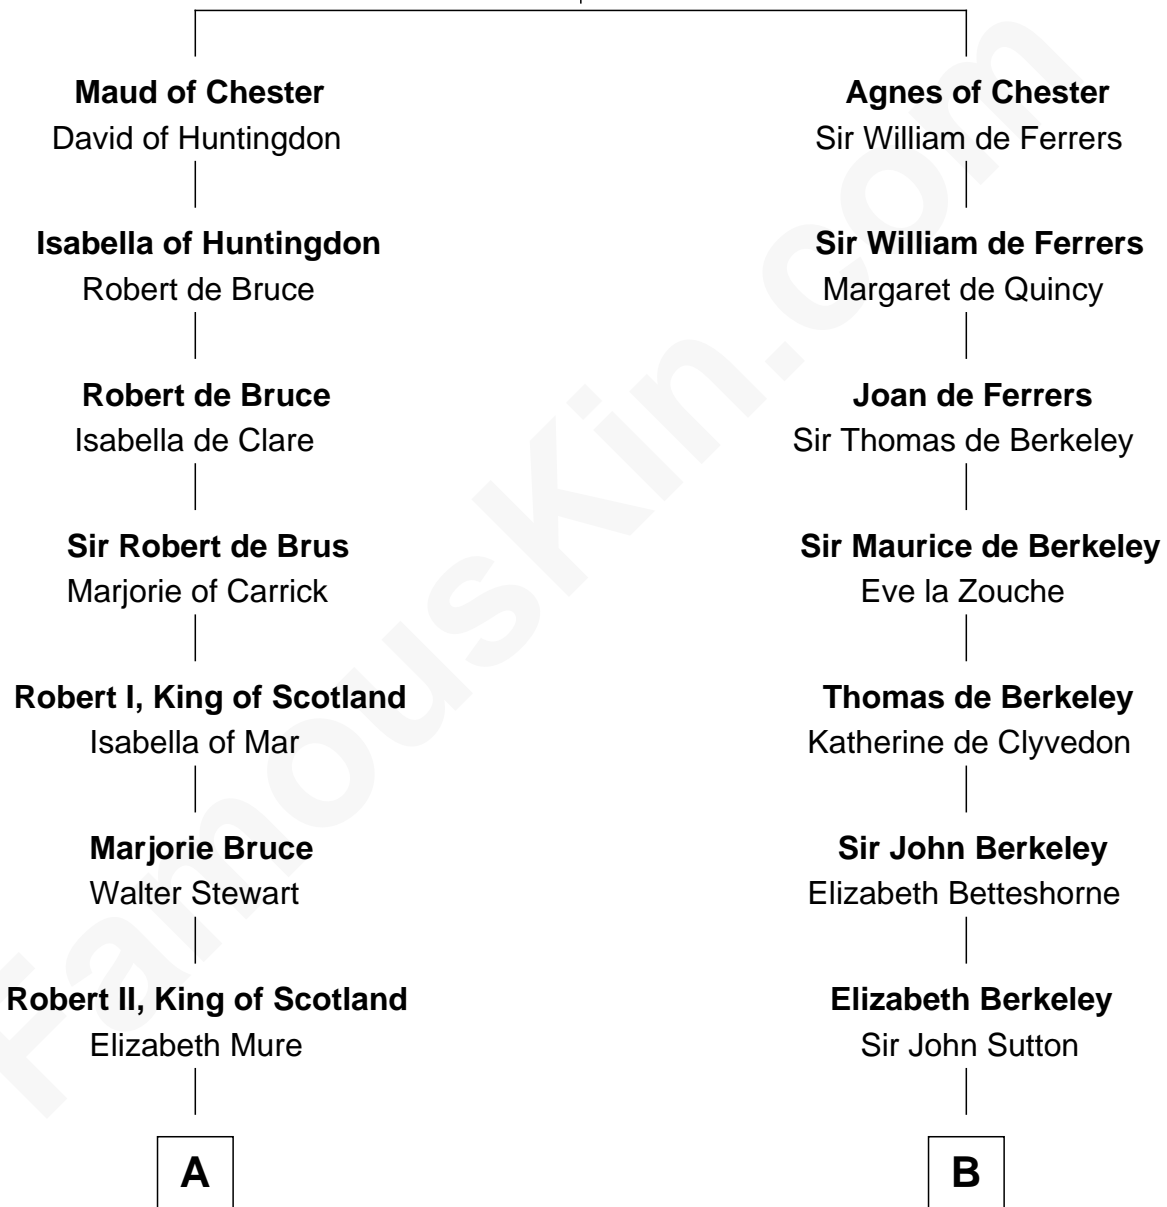

FamousKin.com Relationship Chart of

Alexander Hamilton

1st U.S. Secretary of the Treasury

21st cousin of

John Foster Dulles

52nd U.S. Secretary of State

Hugh de Kevelioc
Bertrade de Montfort

C

Alexander Cunningham

Janet Cunningham

Rebecca Cunningham

John Hamilton

Alexander Hamilton

Elizabeth Pollock

James A. Hamilton

Rachel Fawcett

Alexander Hamilton

1st U.S. Secretary of the Treasury

D

Joanna Leffingwell

Charles Lathrop

Harriet Wadsworth Lathrop

Rev. Miron Winslow

Harriet Lathrop Winslow