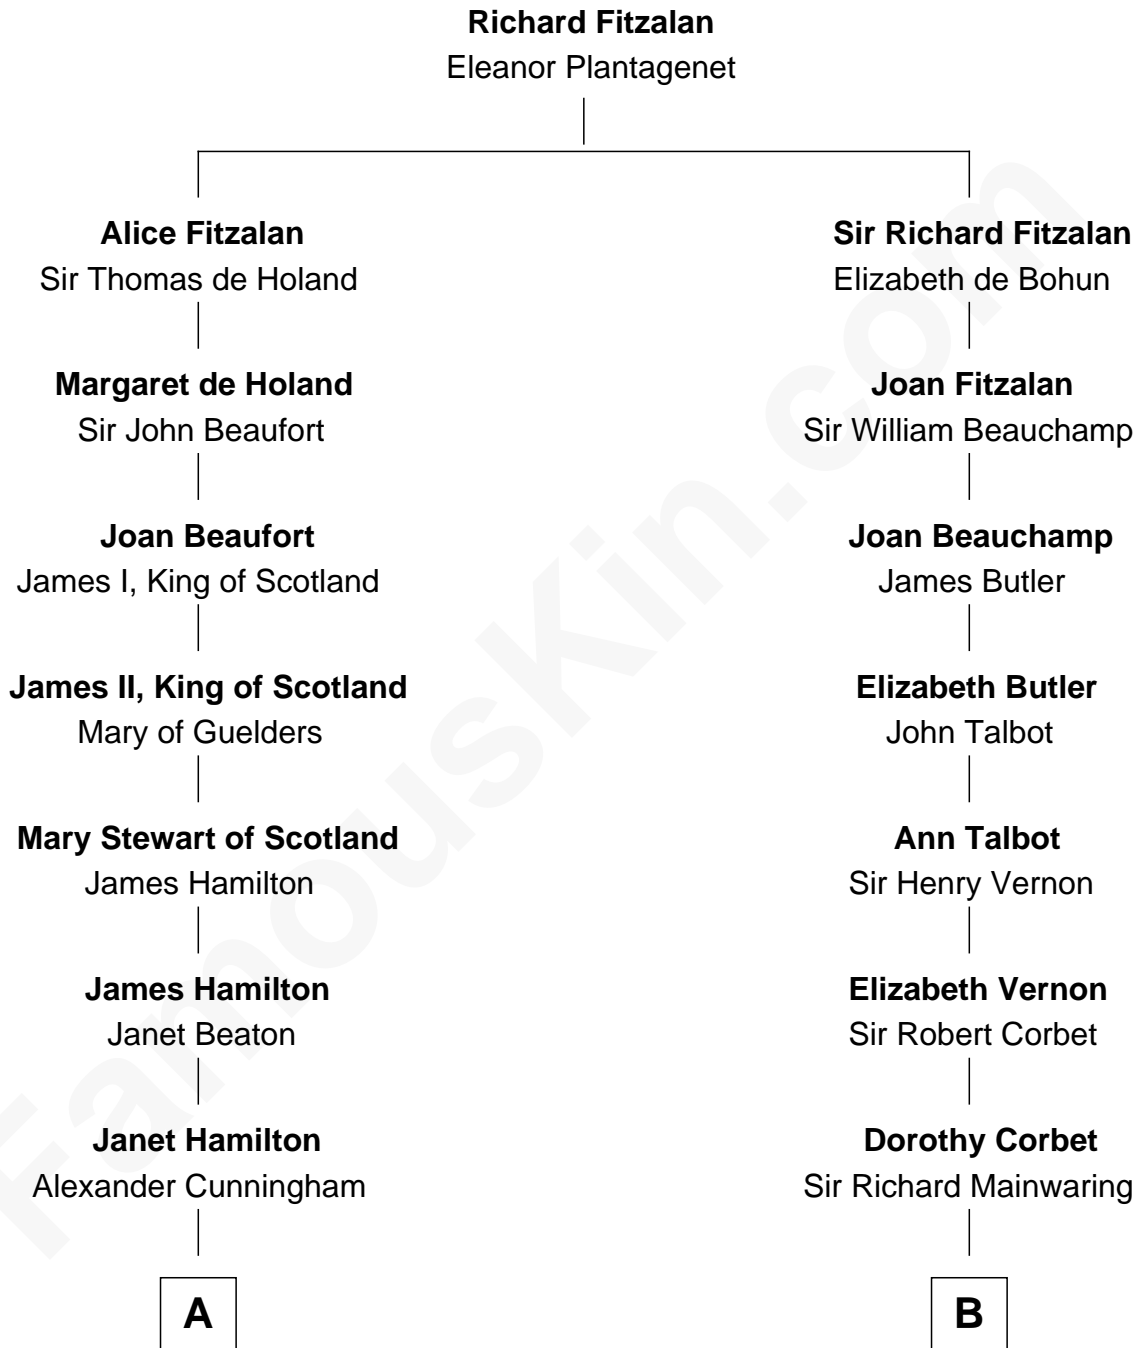

FamousKin.com

Relationship Chart of

Alexander Hamilton

1st U.S. Secretary of the Treasury

15th cousin 4 times removed of

John Foster Dulles

52nd U.S. Secretary of State

C

Harriet Lathrop Winslow

Rev. John Welsh Dulles

Allen Macy Dulles

Edith Foster

John Foster Dulles

52nd U.S. Secretary of State

FamousKin.com