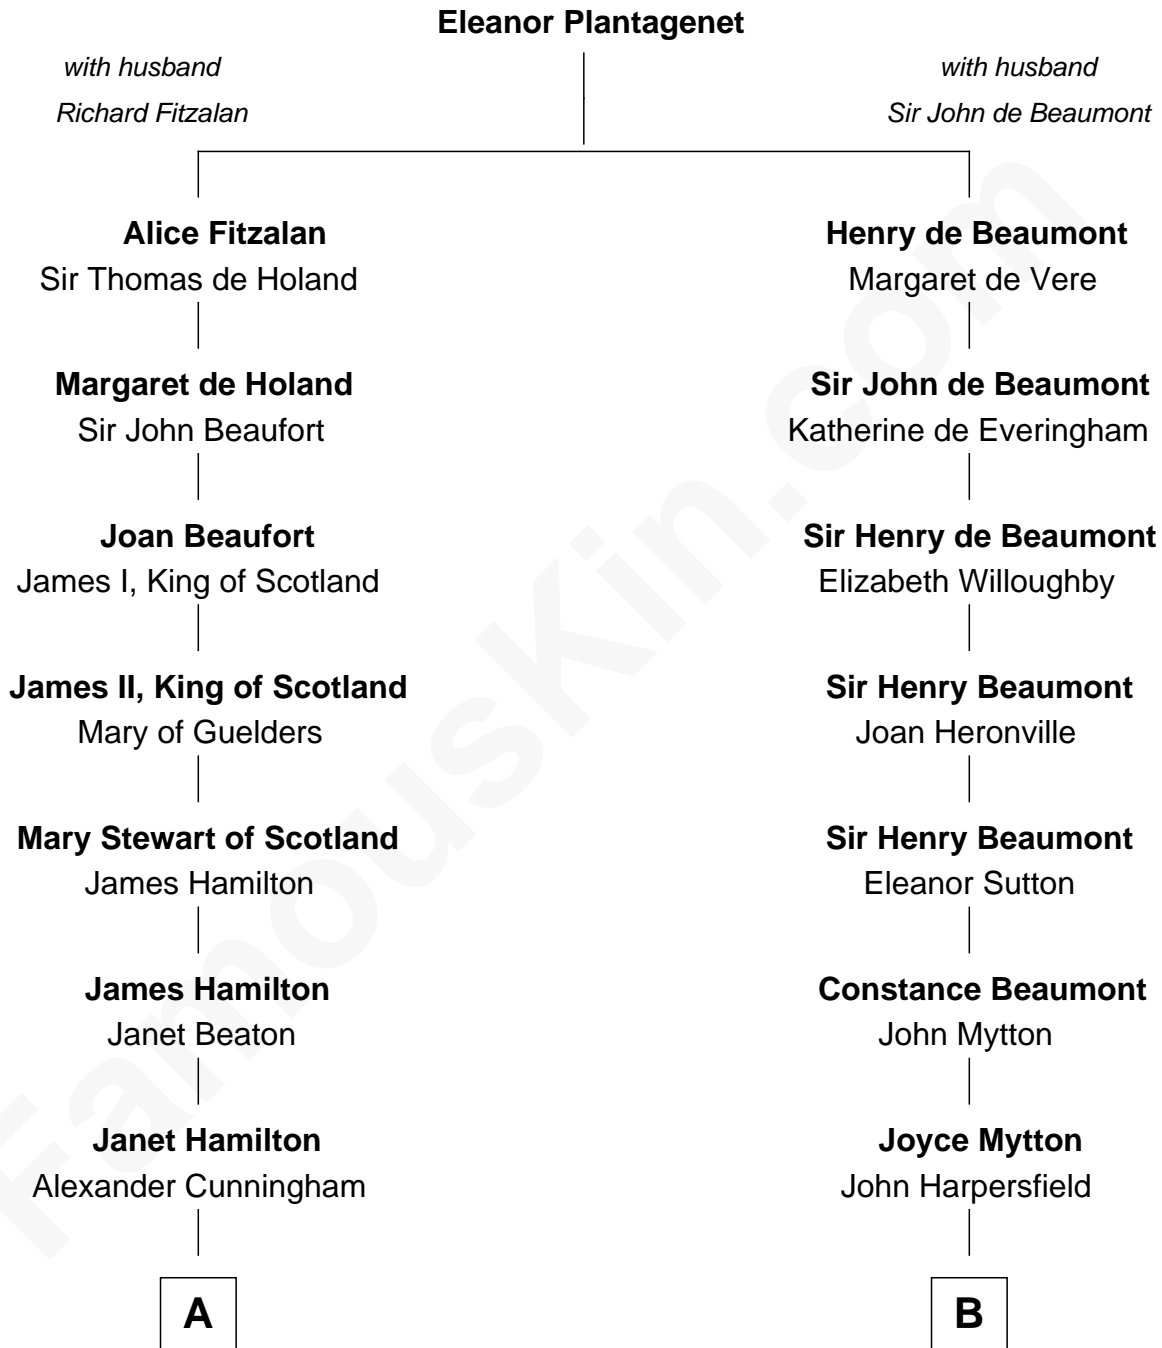

# FamousKin.com Relationship Chart of

**Alexander Hamilton**

*1st U.S. Secretary of the Treasury*

**15th cousin 6 times removed of**

**Chevy Chase**

*Comedian, Actor and Writer*

**C**

**Sarah Tennery Baker**

Col. Lyne Shackelford Metcalfe

**Grace Metcalfe**

Charles Denison Chase

**Edward Leigh Chase**

Mabel Penrose Tinsley

**Edward Tinsley Chase**

Cathalene Parker Browning

**Chevy Chase**