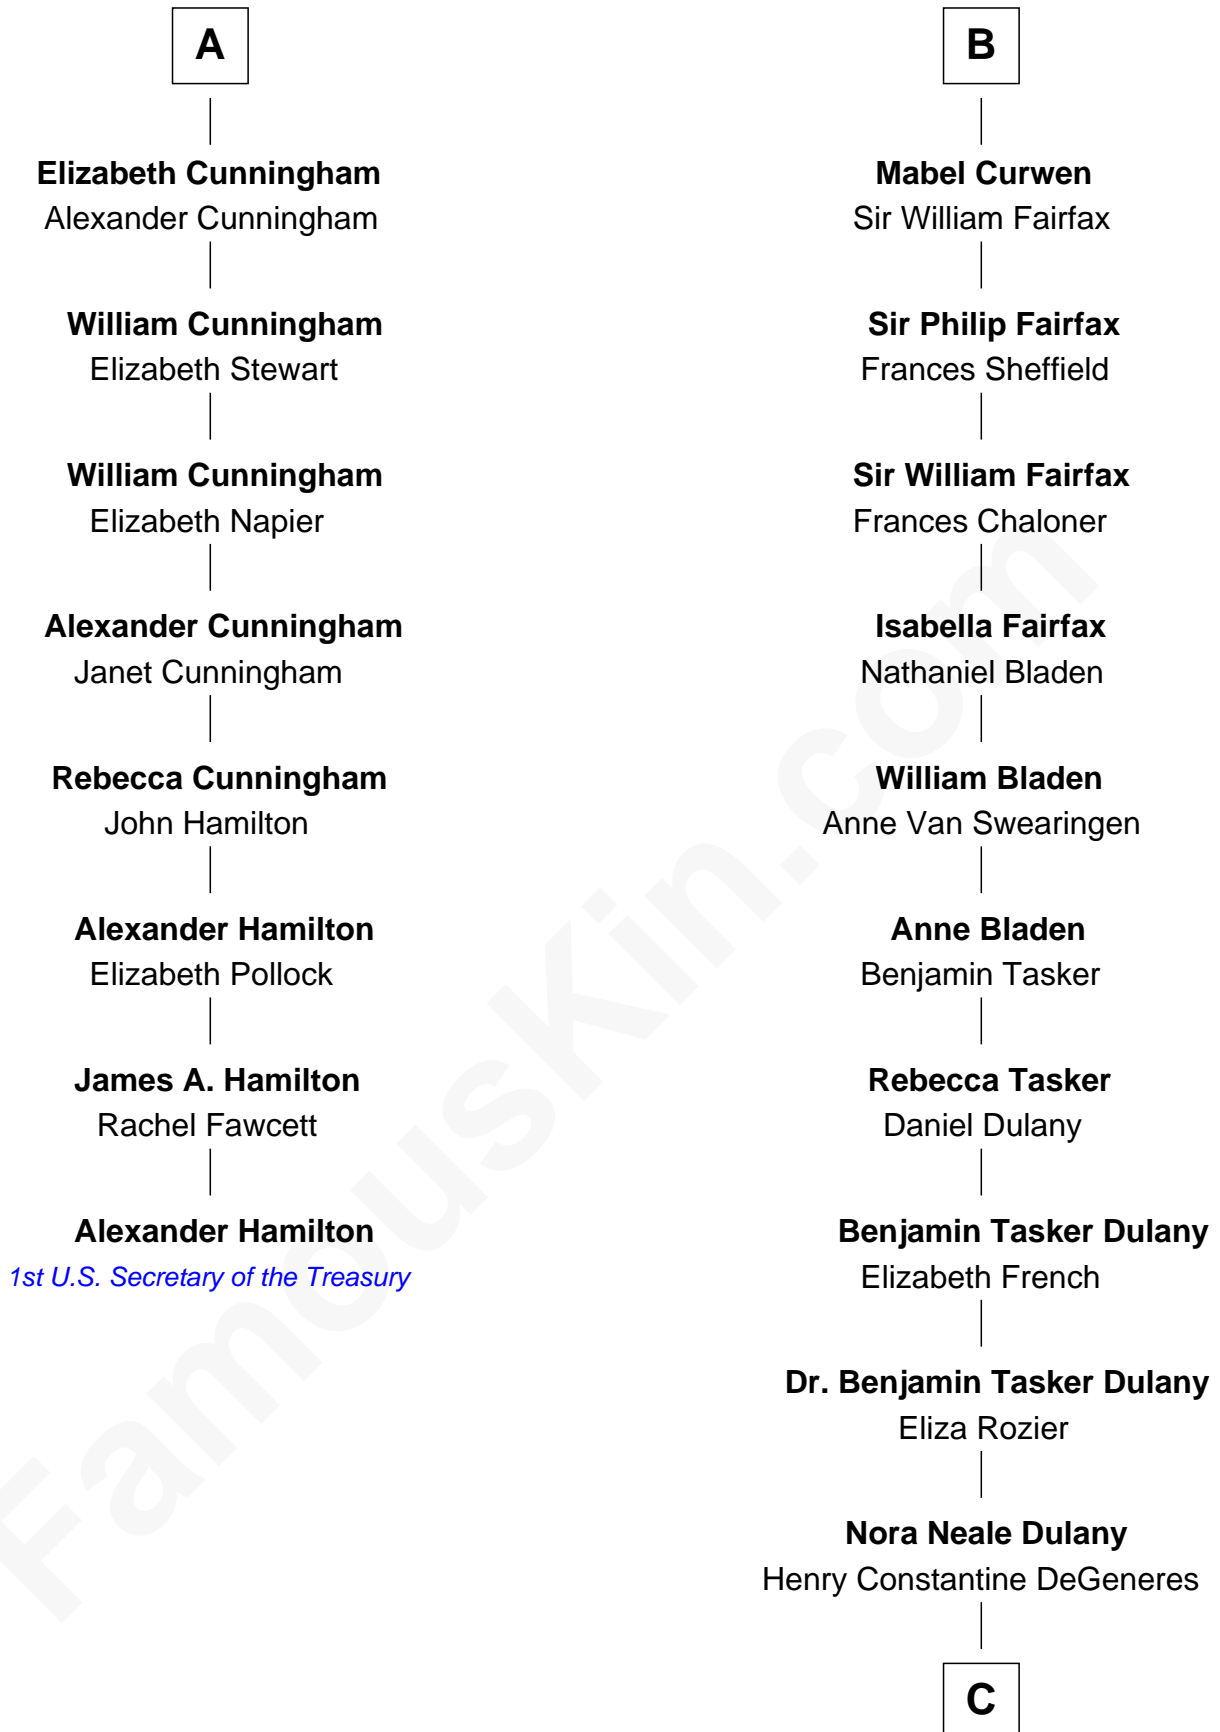

FamousKin.com

Relationship Chart of

Alexander Hamilton

1st U.S. Secretary of the Treasury

14th cousin 7 times removed of

Ellen DeGeneres

Comedienne and TV Personality

C

Joseph C. DeGeneres

Mary Whittemore

Alfred George DeGeneres

Julia E. Billiu

Elliot Everett DeGeneres

Ruth Elodie Martin

Elliot Everett DeGeneres

Betty Jane Pfeffer