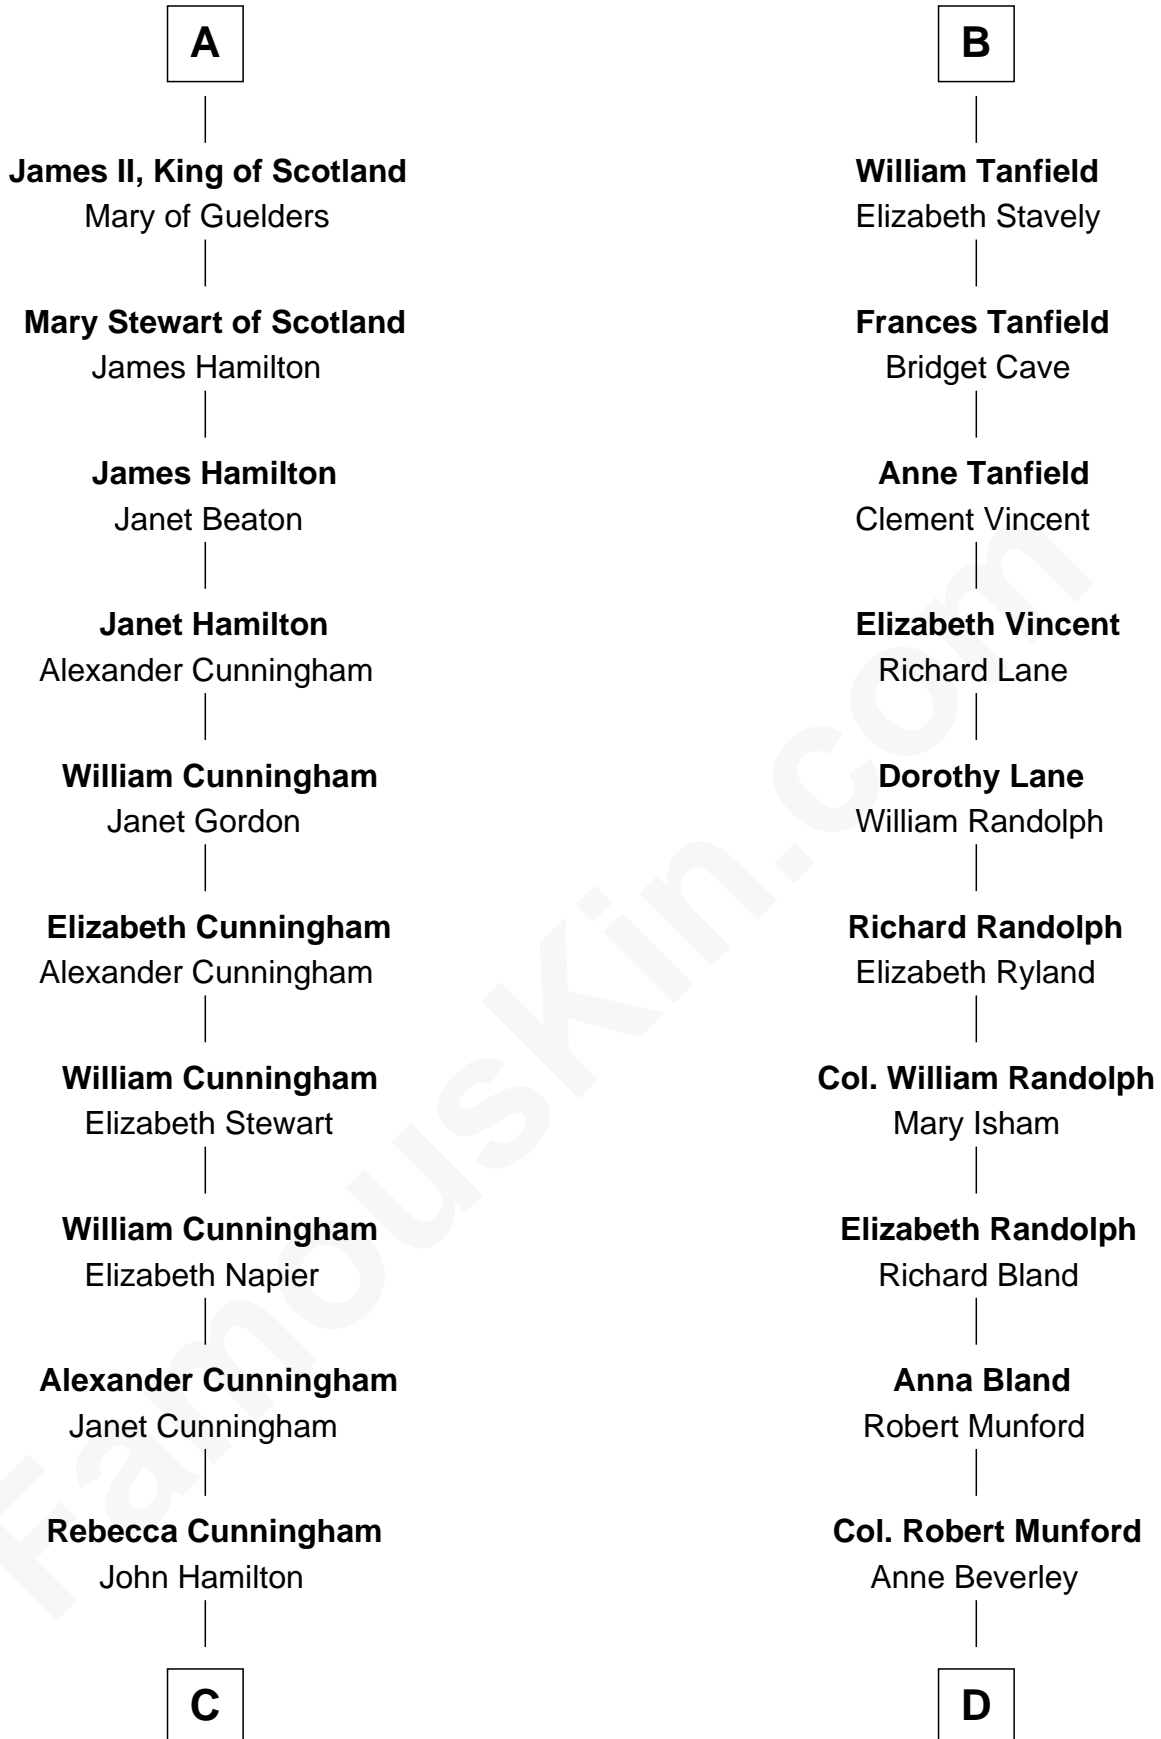

# FamousKin.com Relationship Chart of

**Alexander Hamilton**

*1st U.S. Secretary of the Treasury*

**19th cousin 2 times removed of**

**Upton Sinclair**

*Pulitzer Prize Winning Novelist*

**Alan la Zouche**

Ellen de Quincy

Joan Beaufort

**Sir Edward Neville**

Katherine Howard

**Catherine Neville**

Robert Tanfield

**B**

**C**

**Alexander Hamilton**

Elizabeth Pollock

**James A. Hamilton**

Rachel Fawcett

**Alexander Hamilton**

*1st U.S. Secretary of the Treasury*

**D**

**Elizabeth Beverley Munford**

Richard Kennon