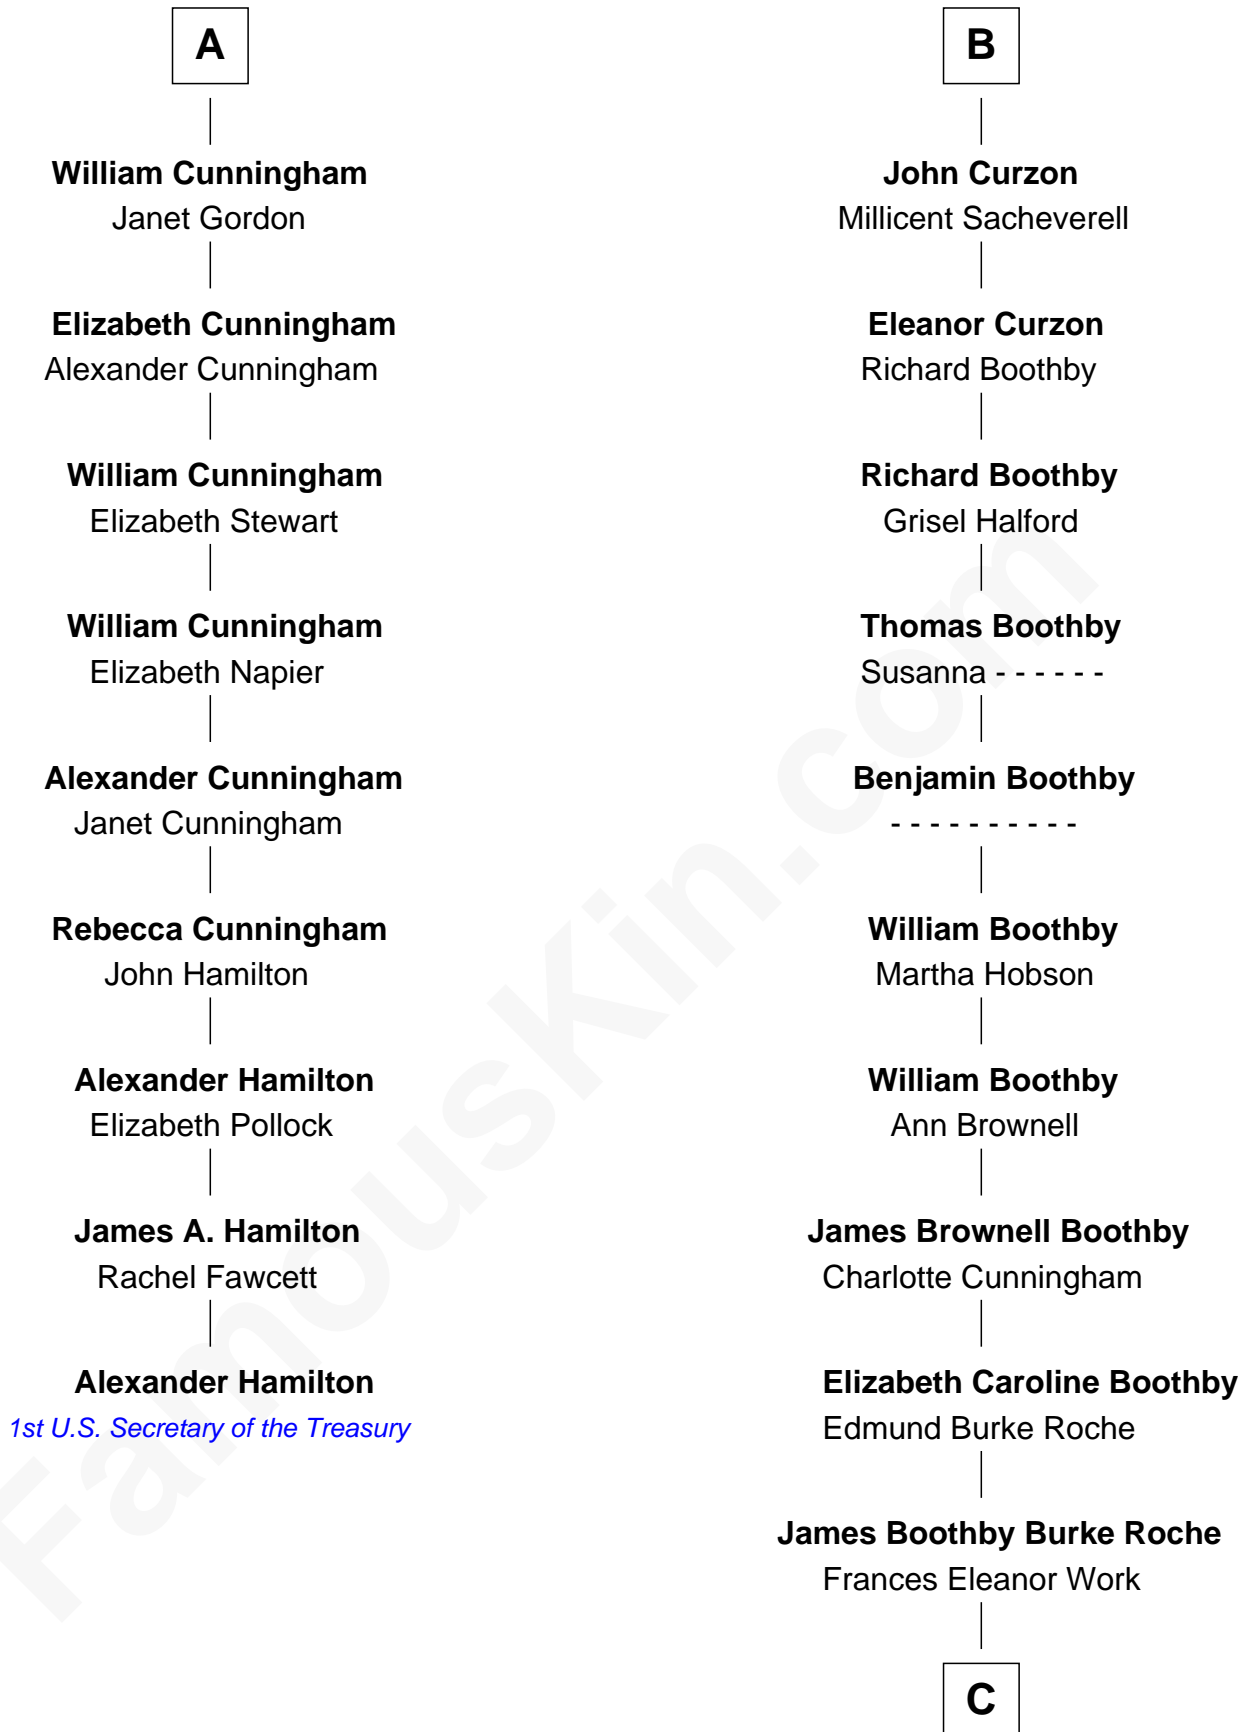

# FamousKin.com Relationship Chart of

**Alexander Hamilton**

*1st U.S. Secretary of the Treasury*

**15th cousin 5 times removed of**

**Oliver Platt**

*Movie Actor*

**Richard Fitzalan**  
Eleanor Plantagenet