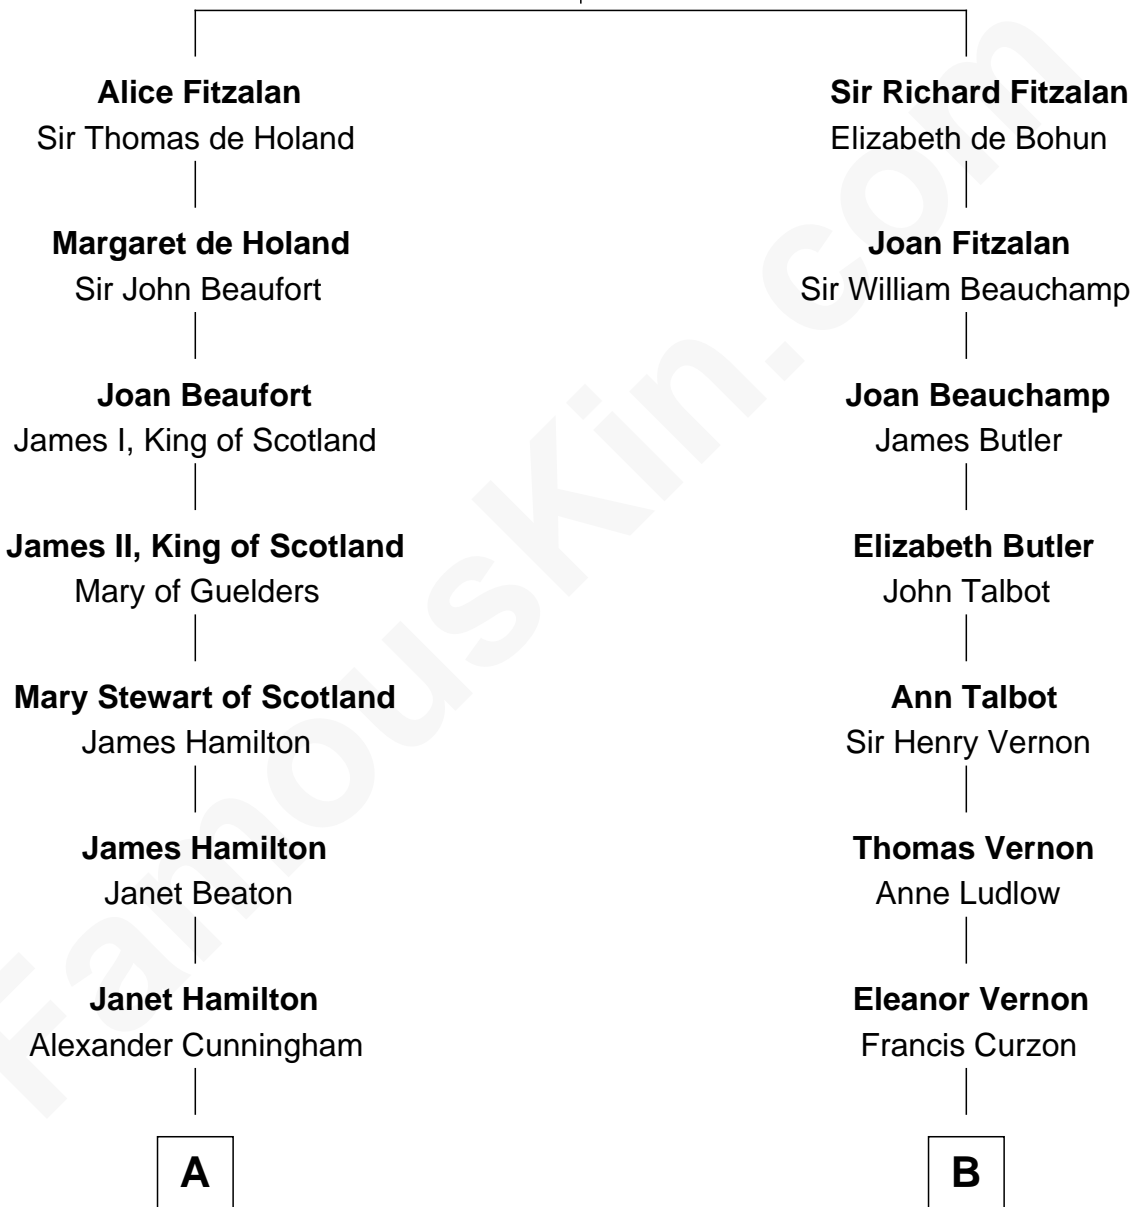

# FamousKin.com Relationship Chart of

**Alexander Hamilton**

*1st U.S. Secretary of the Treasury*

**15th cousin 5 times removed of**

**Oliver Platt**

*Movie Actor*

**Richard Fitzalan**  
Eleanor Plantagenet

**C**

**Cynthia Burke Roche**

Arthur Scott Burden

**Eileen Burden**

Walter Maynard

**Sheila Maynard**

Nicholas Platt

**Oliver Platt**