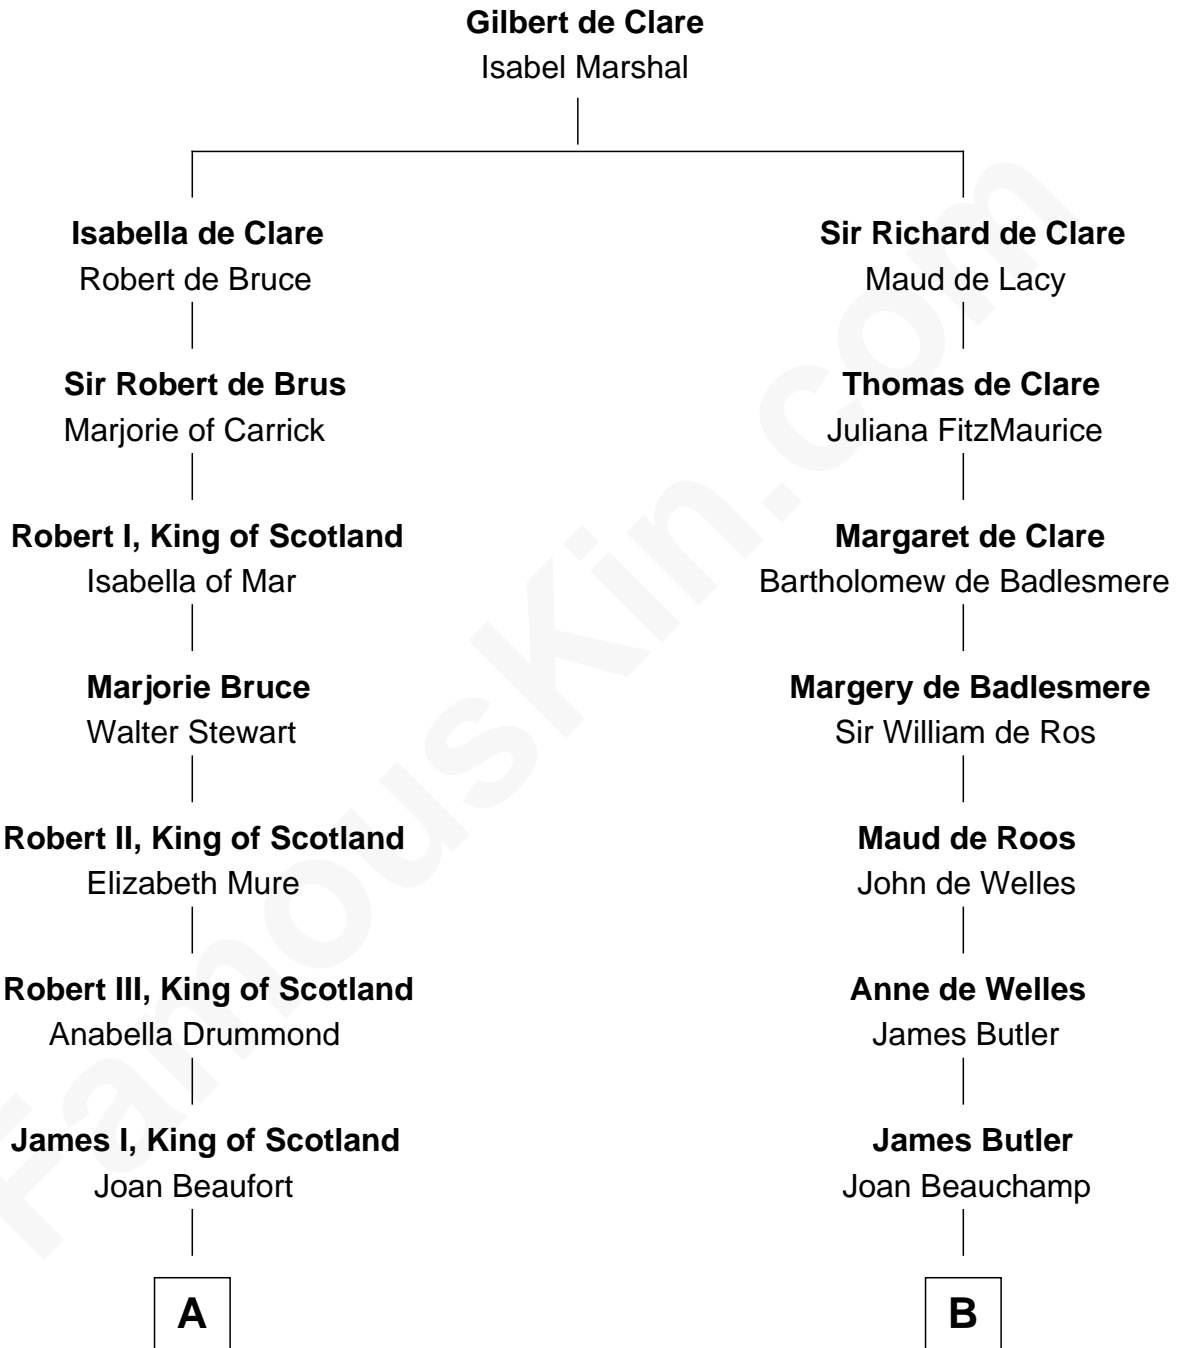

FamousKin.com Relationship Chart of

Alexander Hamilton

1st U.S. Secretary of the Treasury

19th cousin 2 times removed of

Marjorie Post

Founder of General Foods

C

Alexander Hamilton

Elizabeth Pollock

James A. Hamilton

Rachel Fawcett

Alexander Hamilton

1st U.S. Secretary of the Treasury

D

Azel Lathrop

Elizabeth Hyde

Erastus Lathrop

Sarah Bailey

Caroline Cushman Lathrop

Charles Rollin Post

Charles William Post

Elle Letitia Merriweather

Marjorie Post

Founder of General Foods