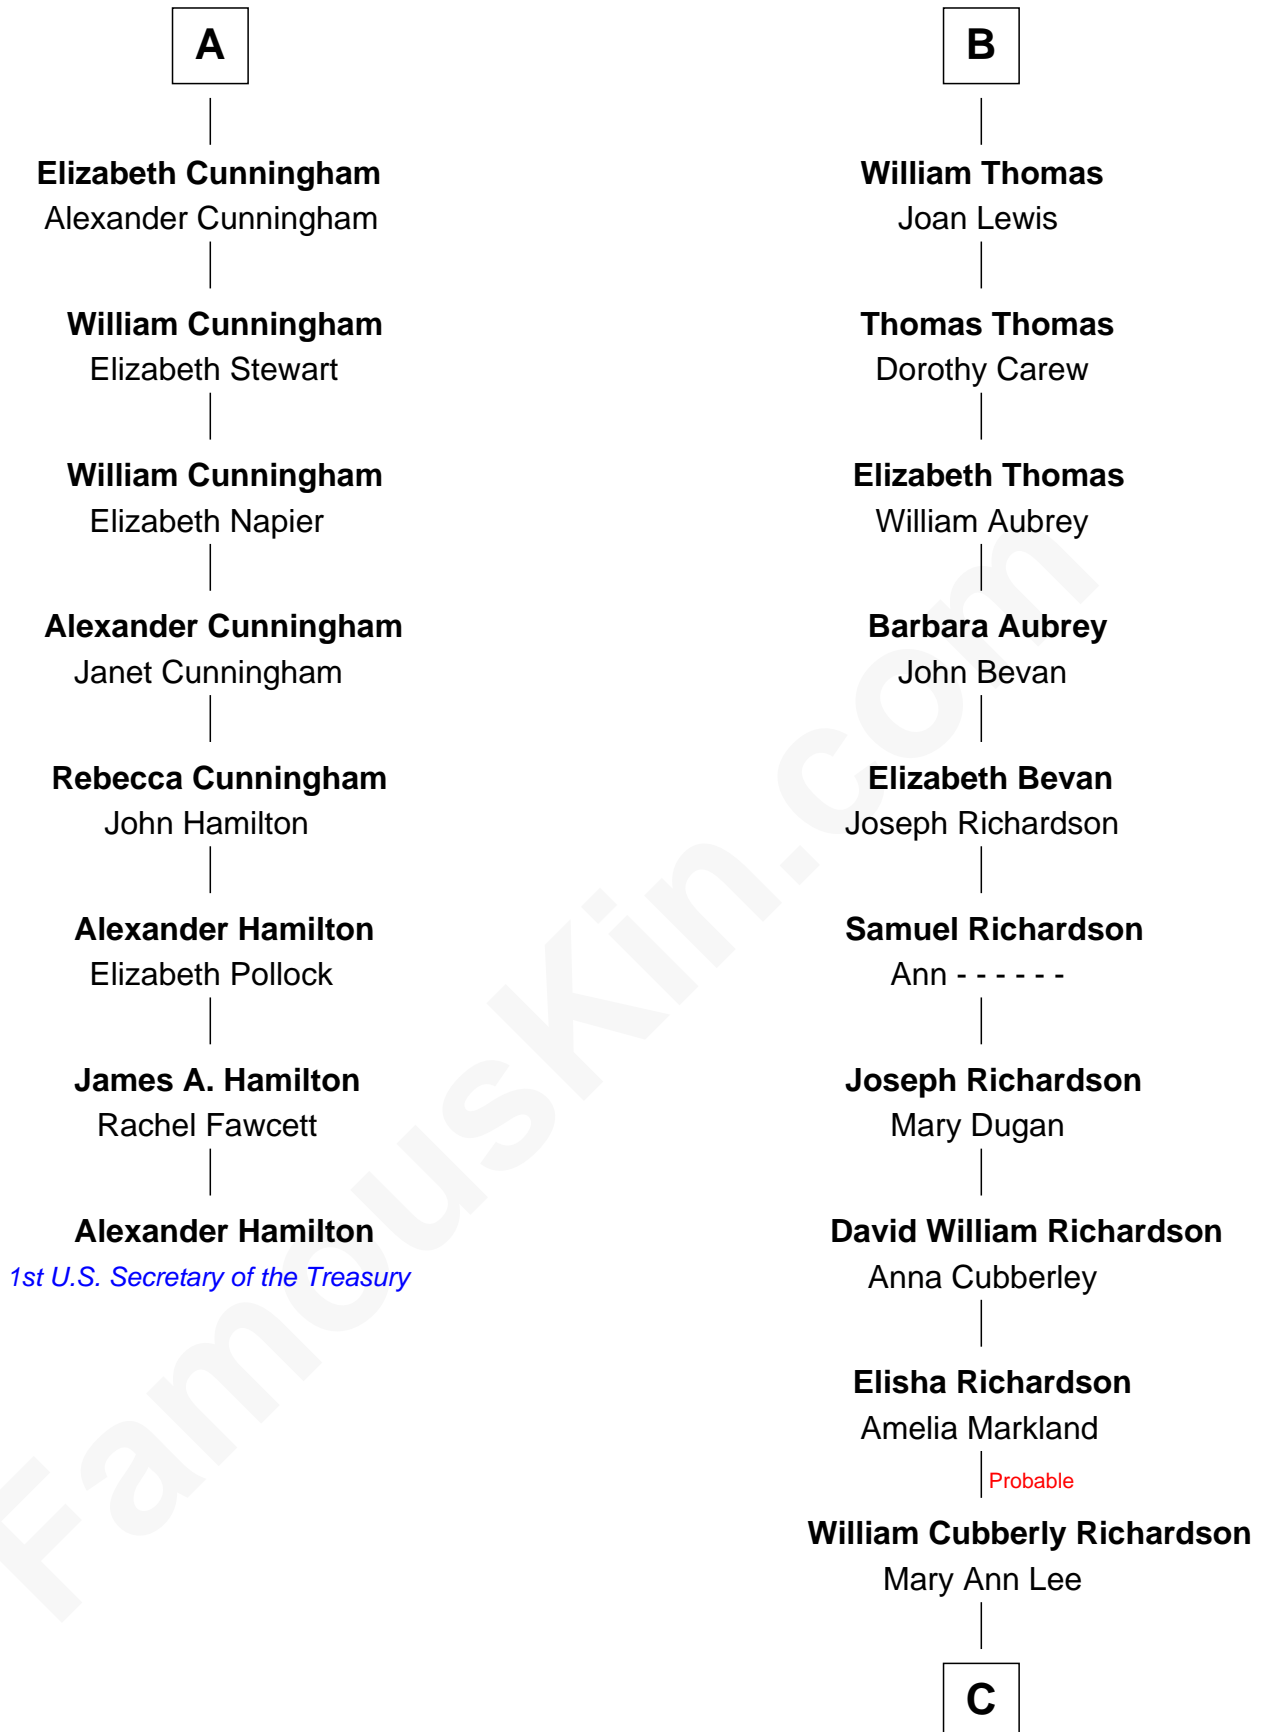

## Relationship Chart of

### Alexander Hamilton

1st U.S. Secretary of the Treasury

14th cousin 6 times removed of

**Sally Ride**

1st American Woman in Space

**C**

**Charles Everroad Richardson**

Blanche Gibson

**Jennie Mae Richardson**

Thomas Vernam Ride

**Dale Burdell Ride**

Carol Joyce Anderson

**Sally Ride**

*1st American Woman in Space*