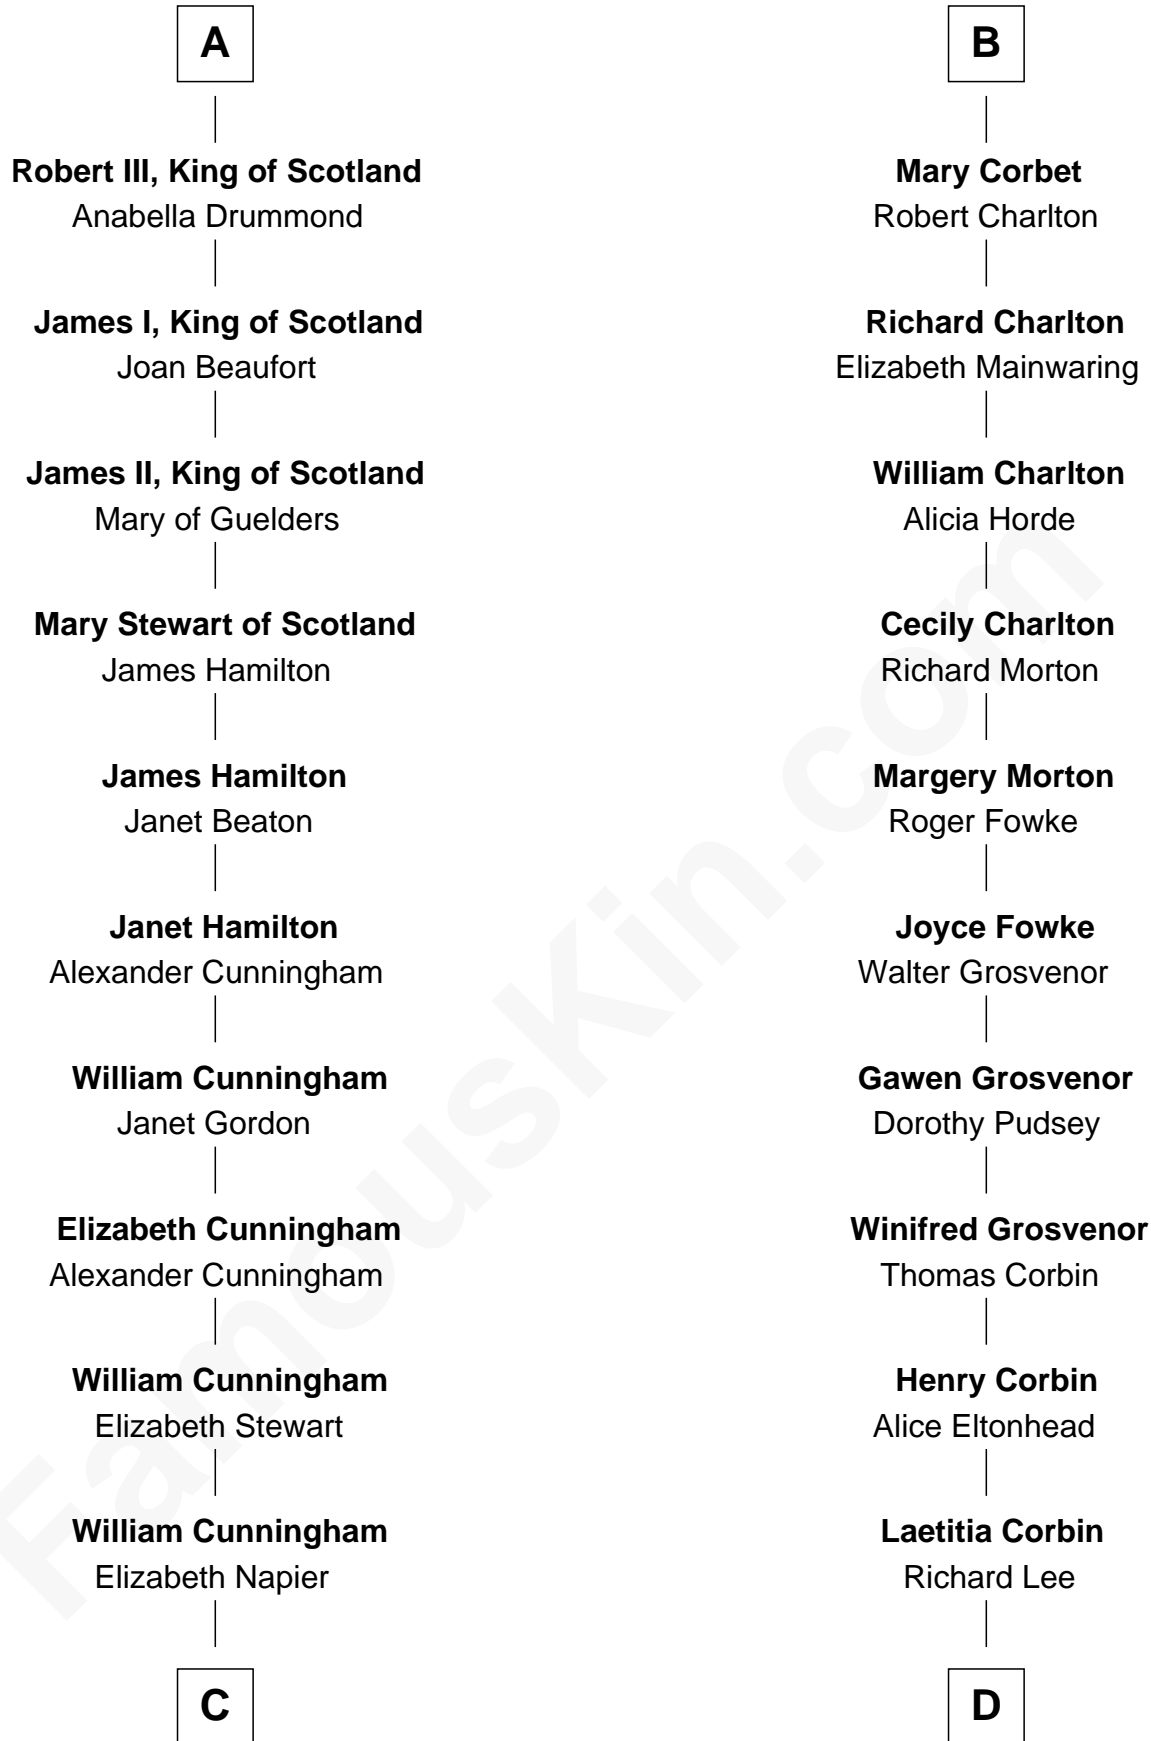

# FamousKin.com Relationship Chart of

**Alexander Hamilton**

*1st U.S. Secretary of the Treasury*

**19th cousin 2 times removed of**

**Henry Lee III**

*9th Governor of Virginia*

**C**

**Alexander Cunningham**

Janet Cunningham

**Rebecca Cunningham**

John Hamilton

**Alexander Hamilton**

Elizabeth Pollock

**James A. Hamilton**

Rachel Fawcett

**Alexander Hamilton**

*1st U.S. Secretary of the Treasury*

**D**

**Henry Lee**

Mary Bland

**Col. Henry Lee**

Lucy Grymes

**Henry Lee III**

*Light-Horse Harry*