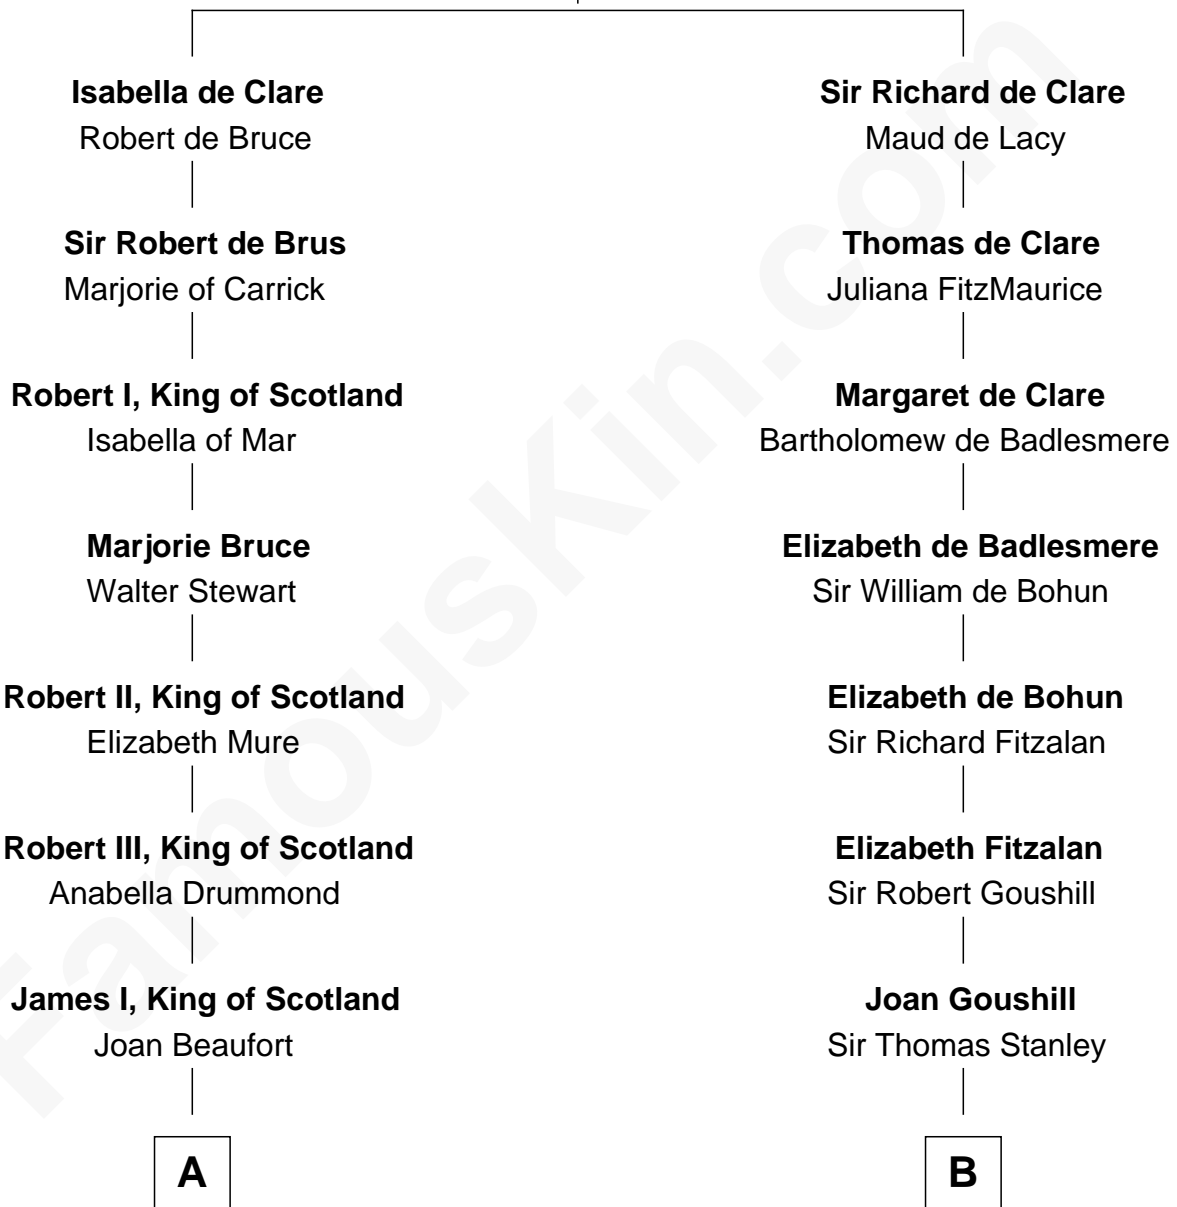

# FamousKin.com Relationship Chart of

**Alexander Hamilton**

*1st U.S. Secretary of the Treasury*

**17th cousin 2 times removed of**

**Henry Lee III**

*9th Governor of Virginia*

**Gilbert de Clare**

Isabel Marshal

**C**

—  
**Alexander Hamilton**

Elizabeth Pollock

—  
**James A. Hamilton**

Rachel Fawcett

—  
**Alexander Hamilton**

*1st U.S. Secretary of the Treasury*

FamousKin.com