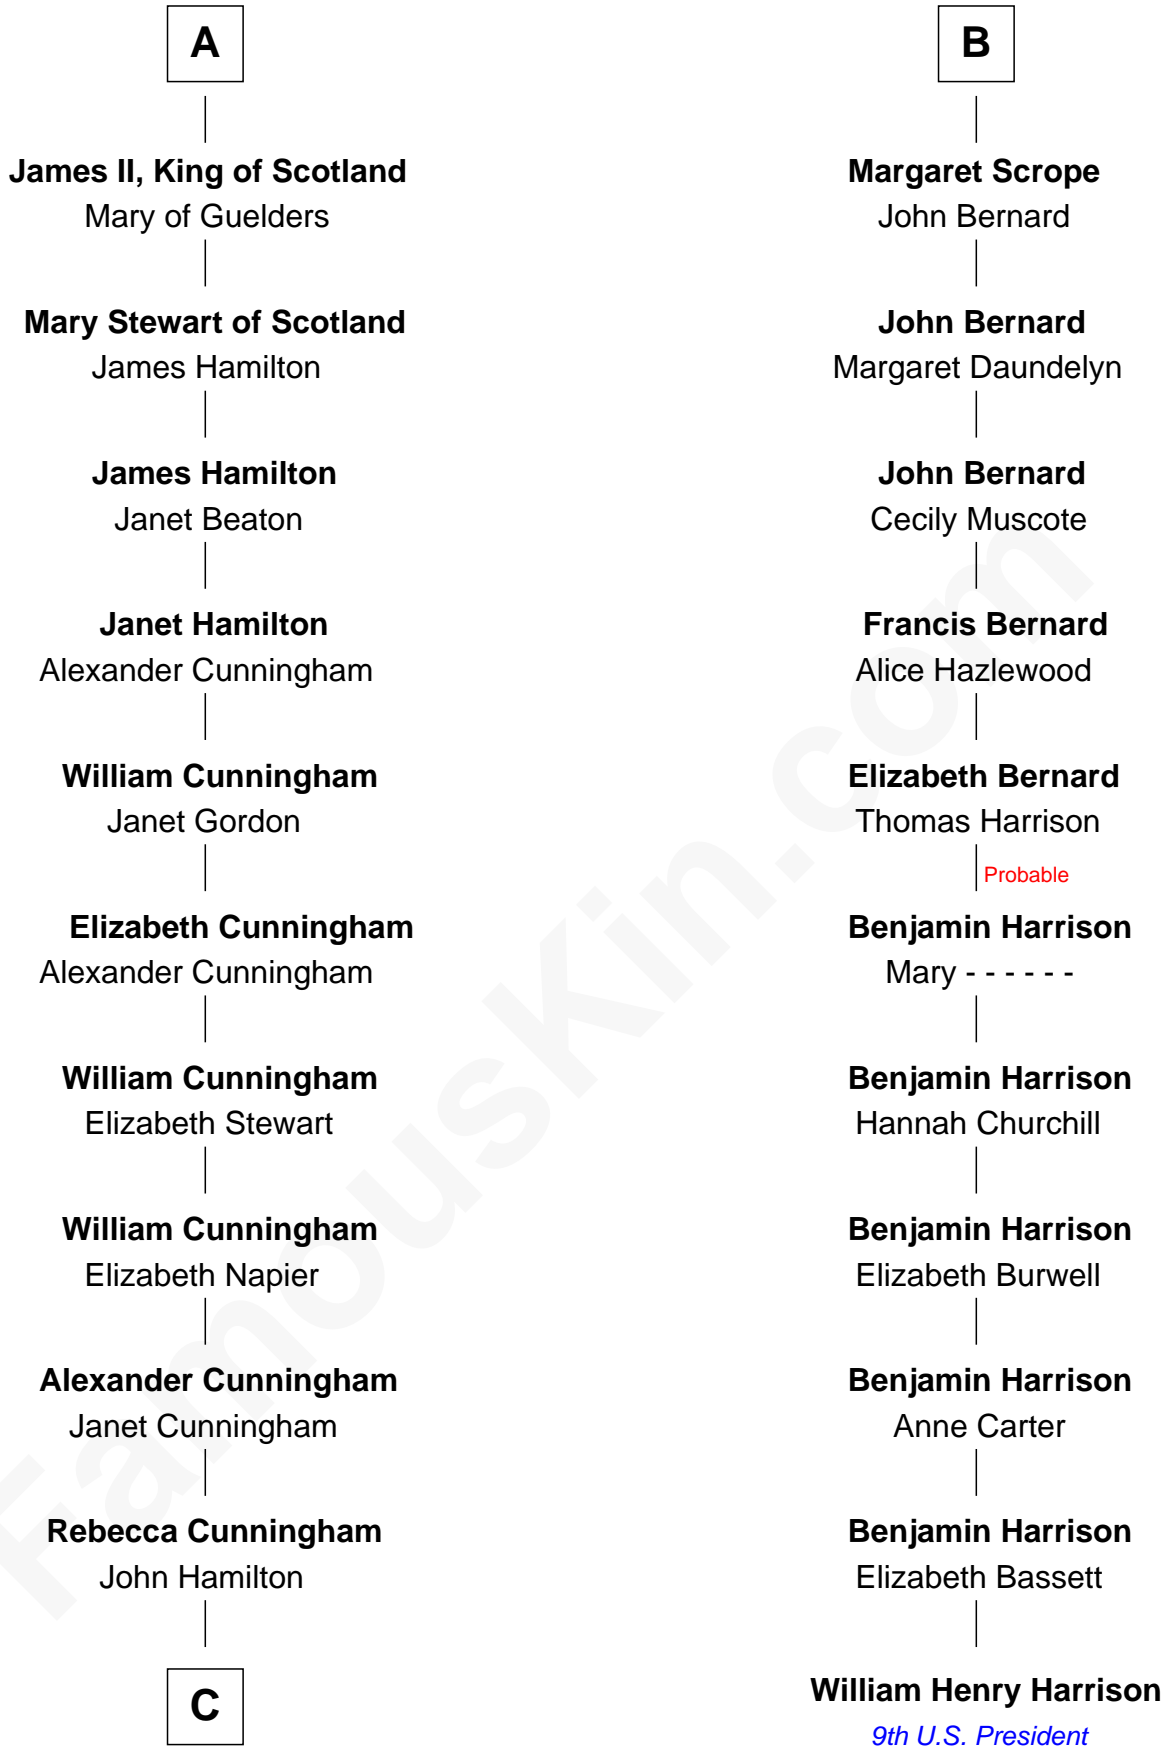

FamousKin.com Relationship Chart of

Alexander Hamilton

1st U.S. Secretary of the Treasury

17th cousin 2 times removed of

William Henry Harrison

9th U.S. President

Alan la Zouche

Ellen de Quincy

Sir Roger la Zouche

Ela Longespee

Sir Alan la Zouche

Eleanor de Segrave

Maude la Zouche

Sir Robert de Holland

Thomas Holand

Joan Plantagenet

Margaret de Stafford

Margaret de Neville

Sir Richard Scrope

Sir Henry le Scrope

Elizabeth le Scrope

B

C

—
Alexander Hamilton

Elizabeth Pollock

—
James A. Hamilton

Rachel Fawcett

—
Alexander Hamilton

1st U.S. Secretary of the Treasury

FamousKin.com