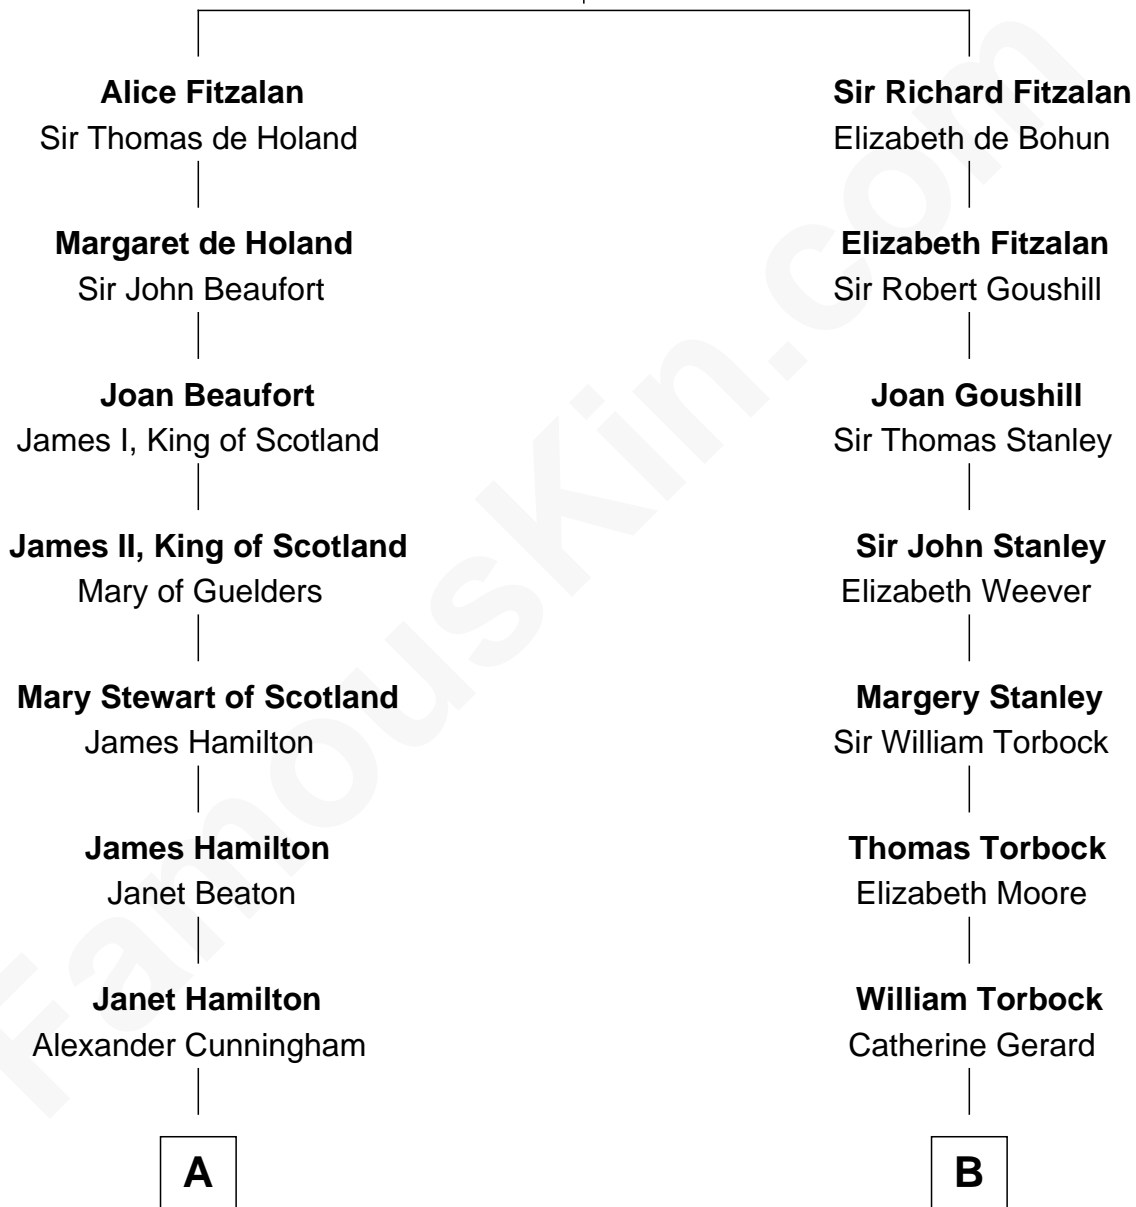

# FamousKin.com Relationship Chart of

**Alexander Hamilton**

*1st U.S. Secretary of the Treasury*

**15th cousin 5 times removed of**

**Ed Helms**

*TV and Movie Actor*

**Richard Fitzalan**  
Eleanor Plantagenet

C

**Inez Emeline Wright**  
George Pullen Jackson

**Frances Helen Jackson**  
Fitzgerald Sale Parker

**Pamela Ann Parker**  
John A. Helms

**Ed Helms**  
*TV and Movie Actor*