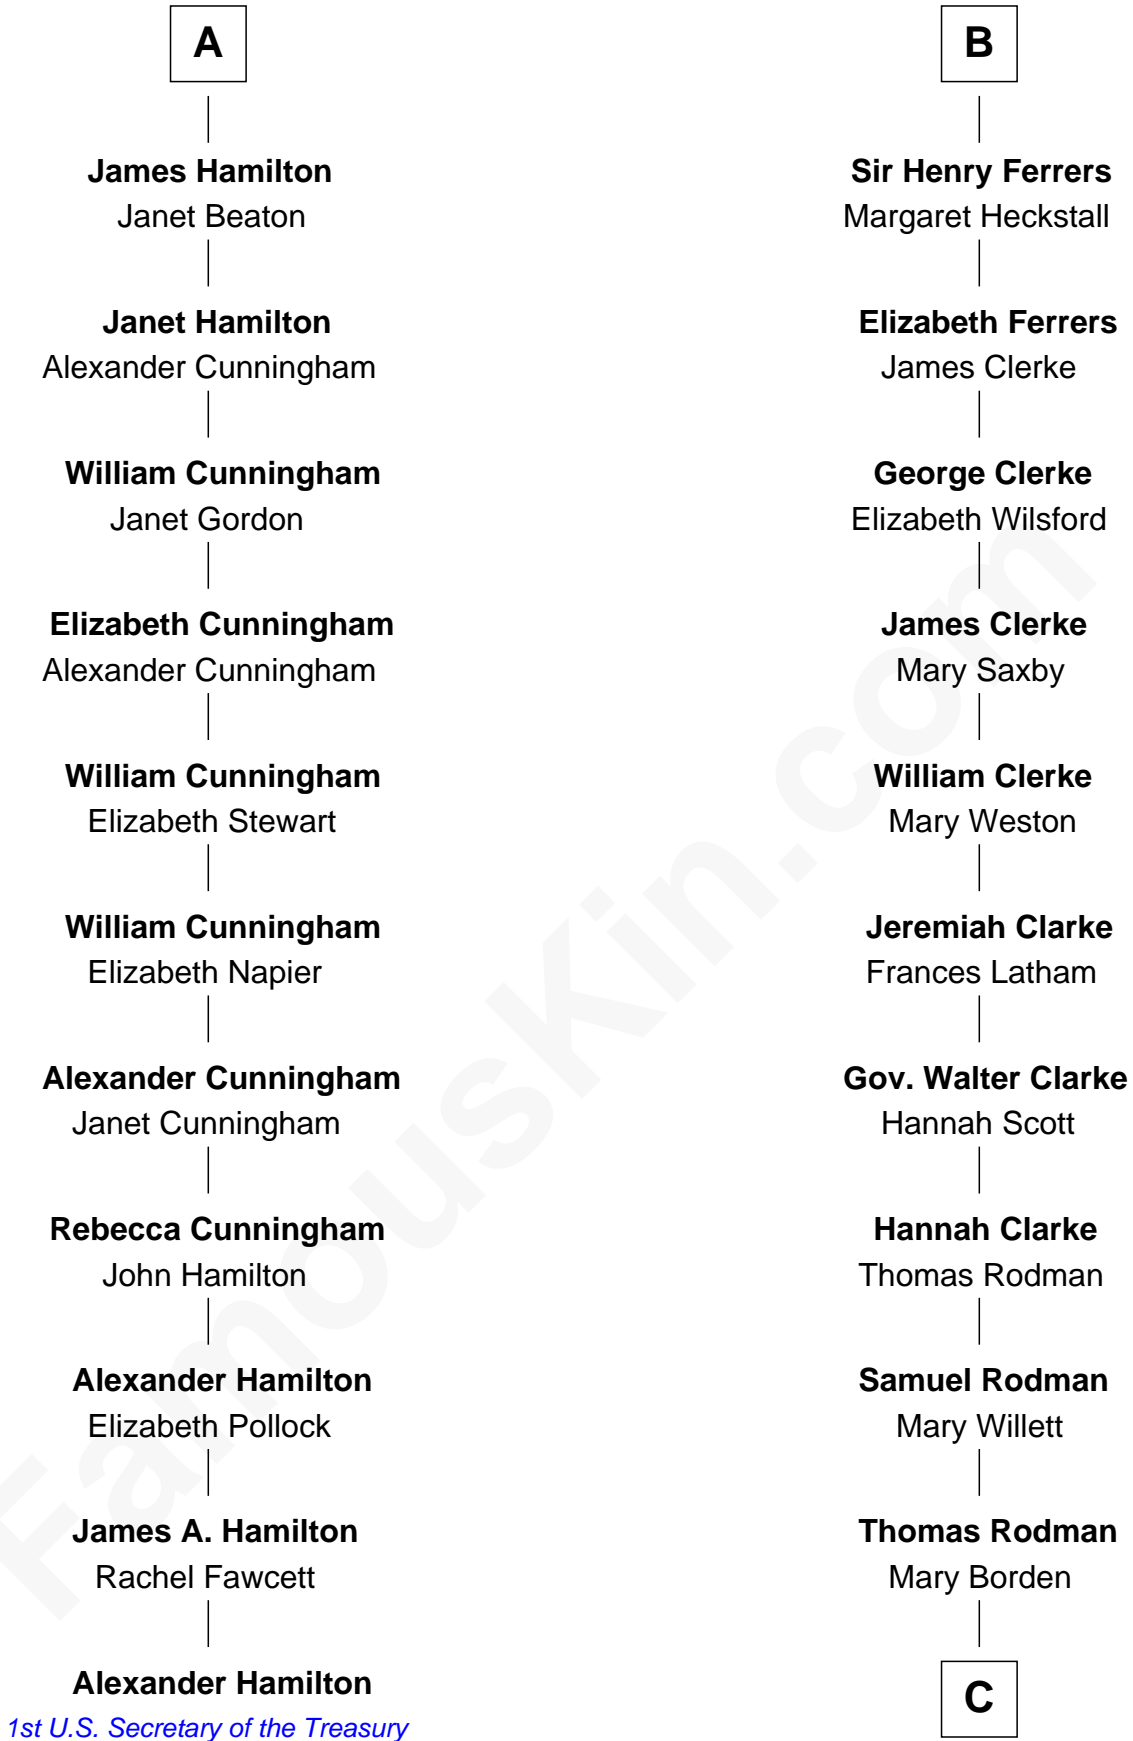

# FamousKin.com Relationship Chart of

**Alexander Hamilton**

1st U.S. Secretary of the Treasury

17th cousin 2 times removed of

**Joseph Wharton**

Founder of the Wharton School of Business

C

**Hannah Rodman**  
Samuel Rowland Fisher

**Deborah Fisher**  
William Wharton

**Joseph Wharton**  
*Founder, Wharton School of Business*

FamousKin.com