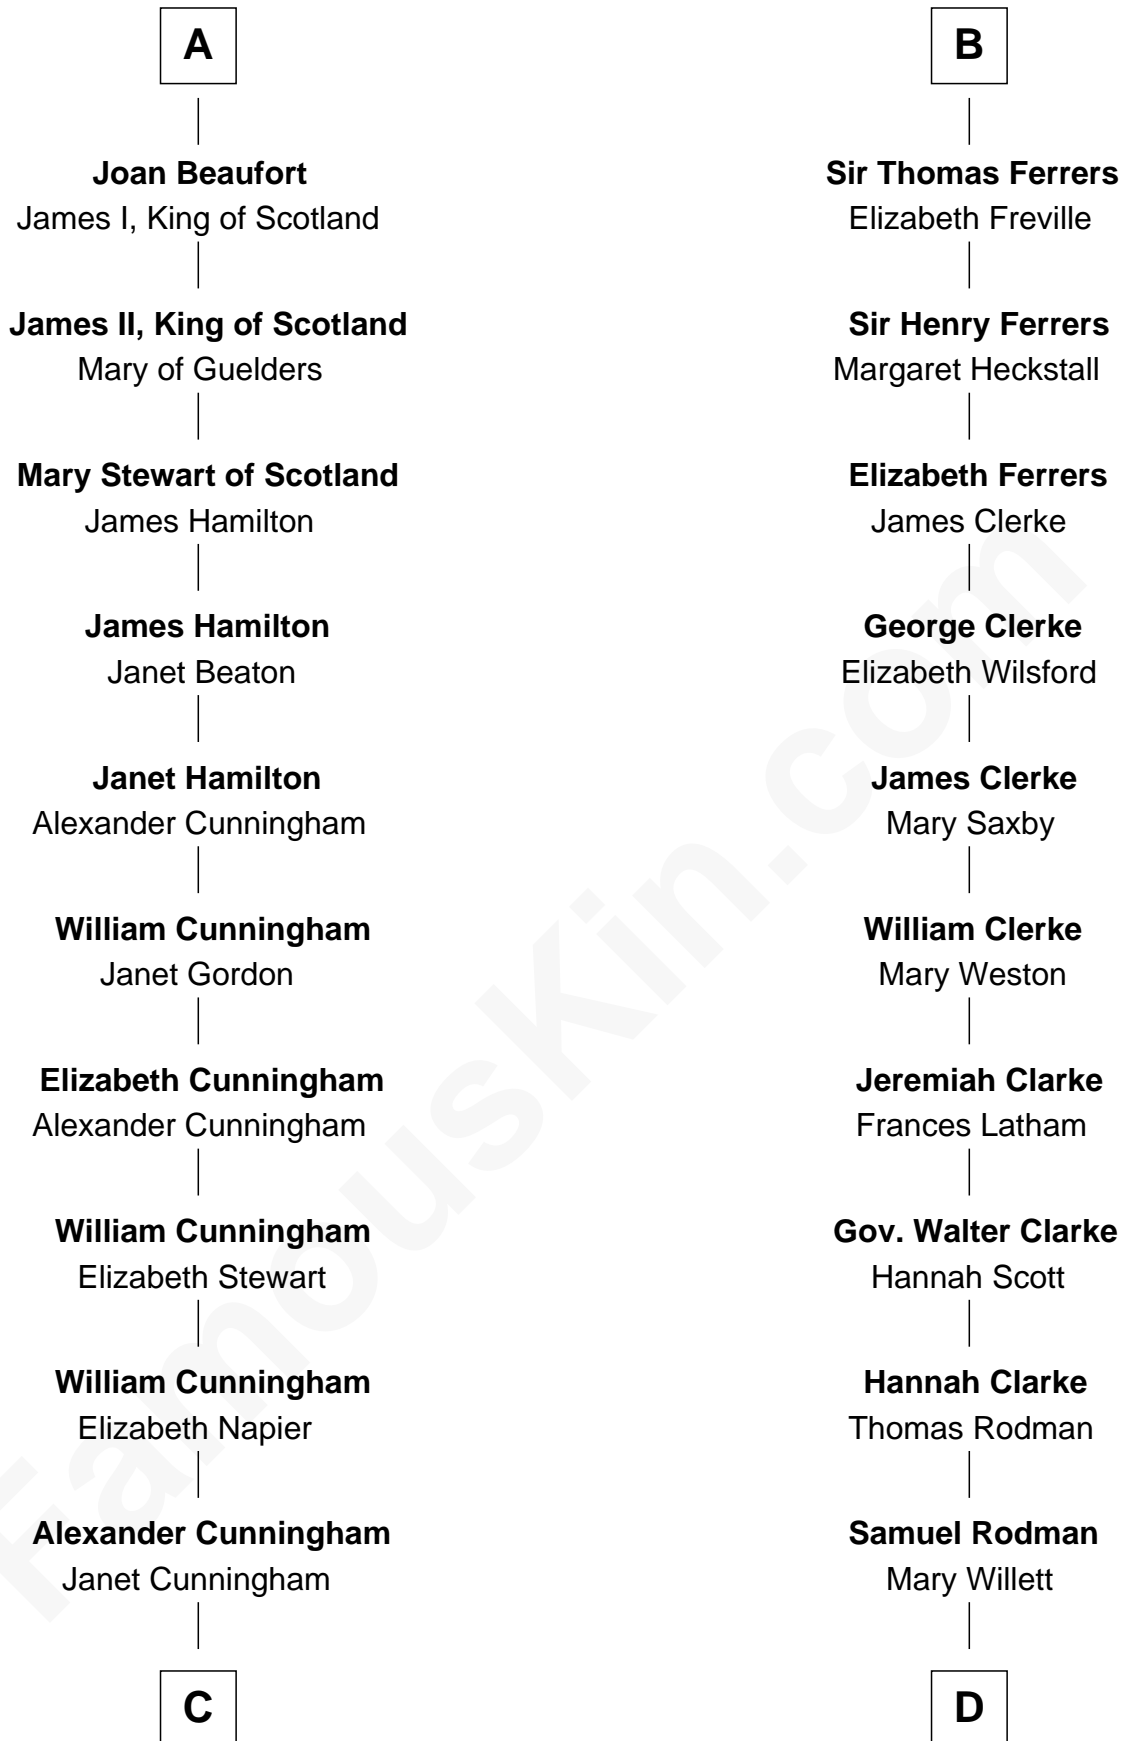

# FamousKin.com Relationship Chart of

**Alexander Hamilton**

*1st U.S. Secretary of the Treasury*

20th cousin of

**Joseph Wharton**

*Founder of the Wharton School of Business*

**Sir Roger de Quincy**

Helen of Galloway

**C**

**Rebecca Cunningham**

John Hamilton

**Alexander Hamilton**

Elizabeth Pollock

**James A. Hamilton**

Rachel Fawcett

**Alexander Hamilton**

*1st U.S. Secretary of the Treasury*

**D**

**Thomas Rodman**

Mary Borden

**Hannah Rodman**

Samuel Rowland Fisher

**Deborah Fisher**

William Wharton