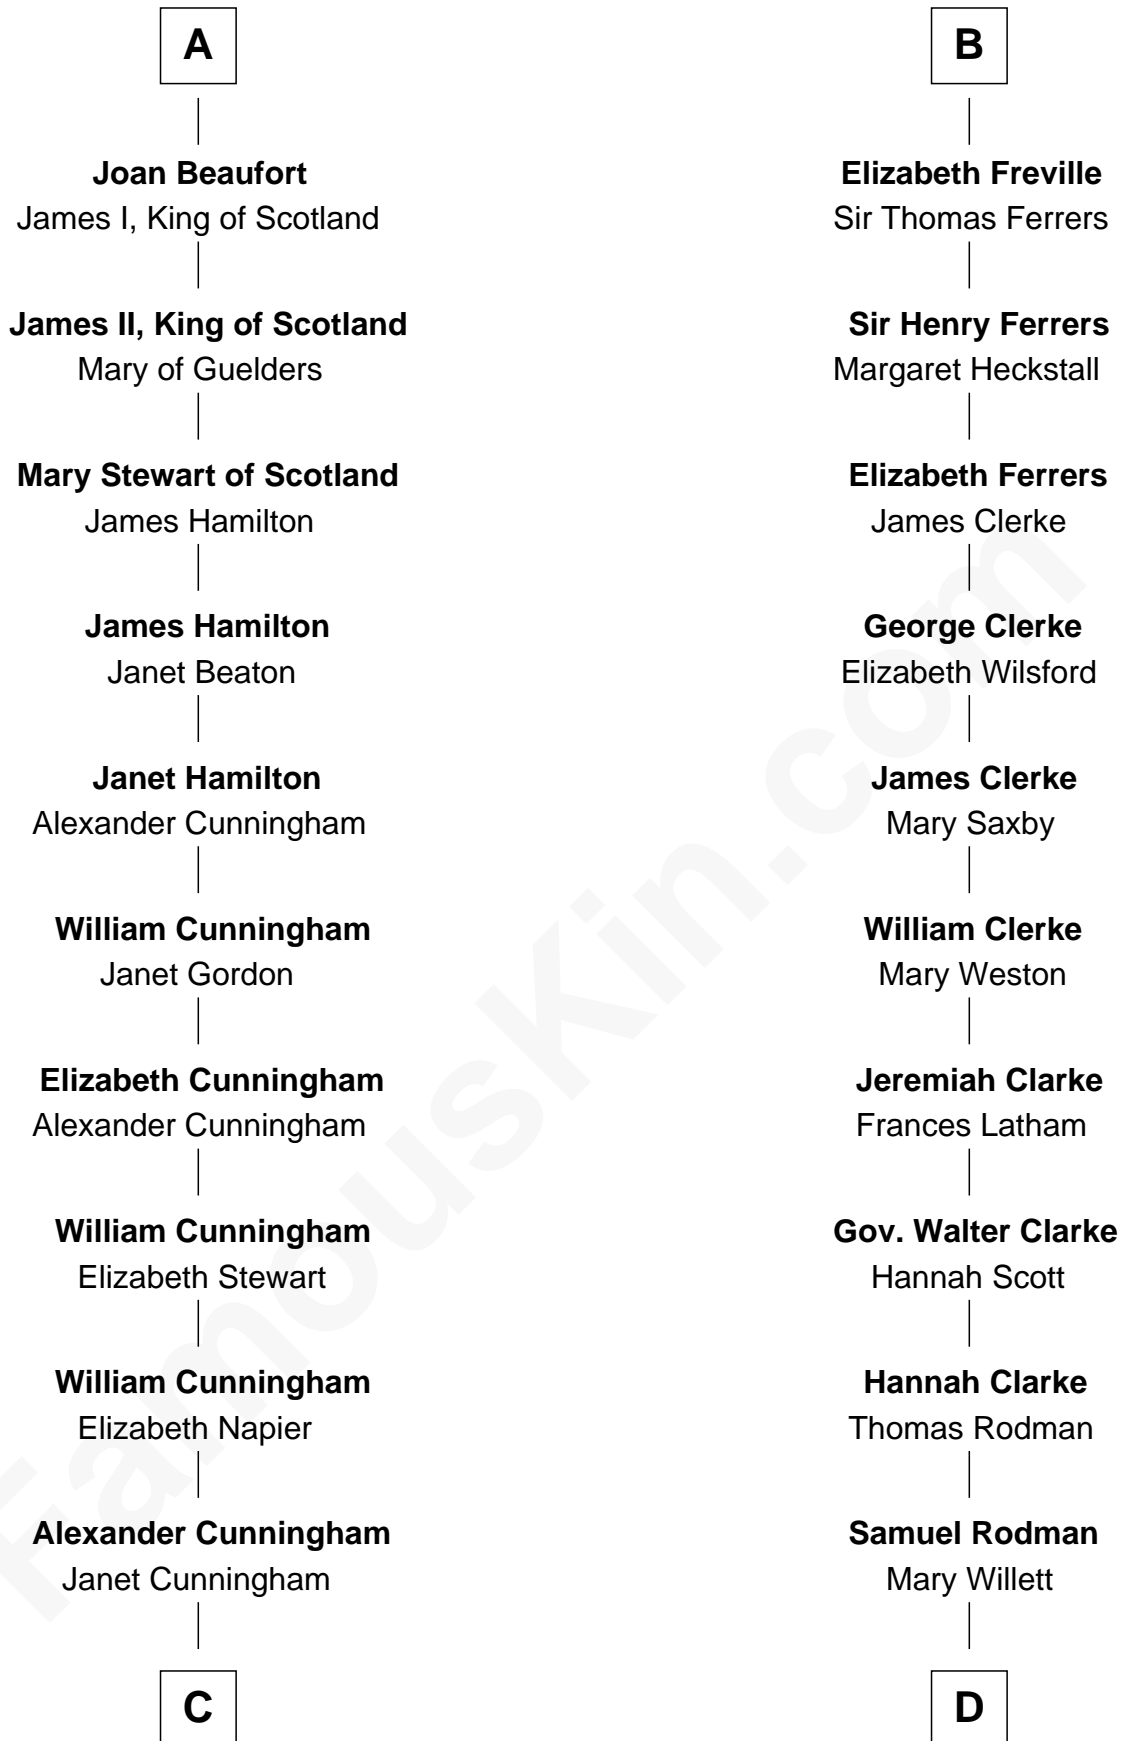

FamousKin.com Relationship Chart of

Alexander Hamilton

1st U.S. Secretary of the Treasury

20th cousin of

Joseph Wharton

Founder of the Wharton School of Business

Sir William Longespee

Ela of Salisbury

Margaret de Holand
Sir John Beaufort

A

Ida Longespee
Sir William de Beauchamp

Beatrice de Beauchamp
Thomas FitzOtto

Maud FitzThomas
John de Botetourte

Thomas de Botetourte
Joan de Somery

John de Botetourte
Joyce la Zouche de Mortimer

Joyce de Botetourte
Sir Baldwin Freville

Sir Baldwin Freville
Maude le Scrope

B

C

Rebecca Cunningham

John Hamilton

Alexander Hamilton

Elizabeth Pollock