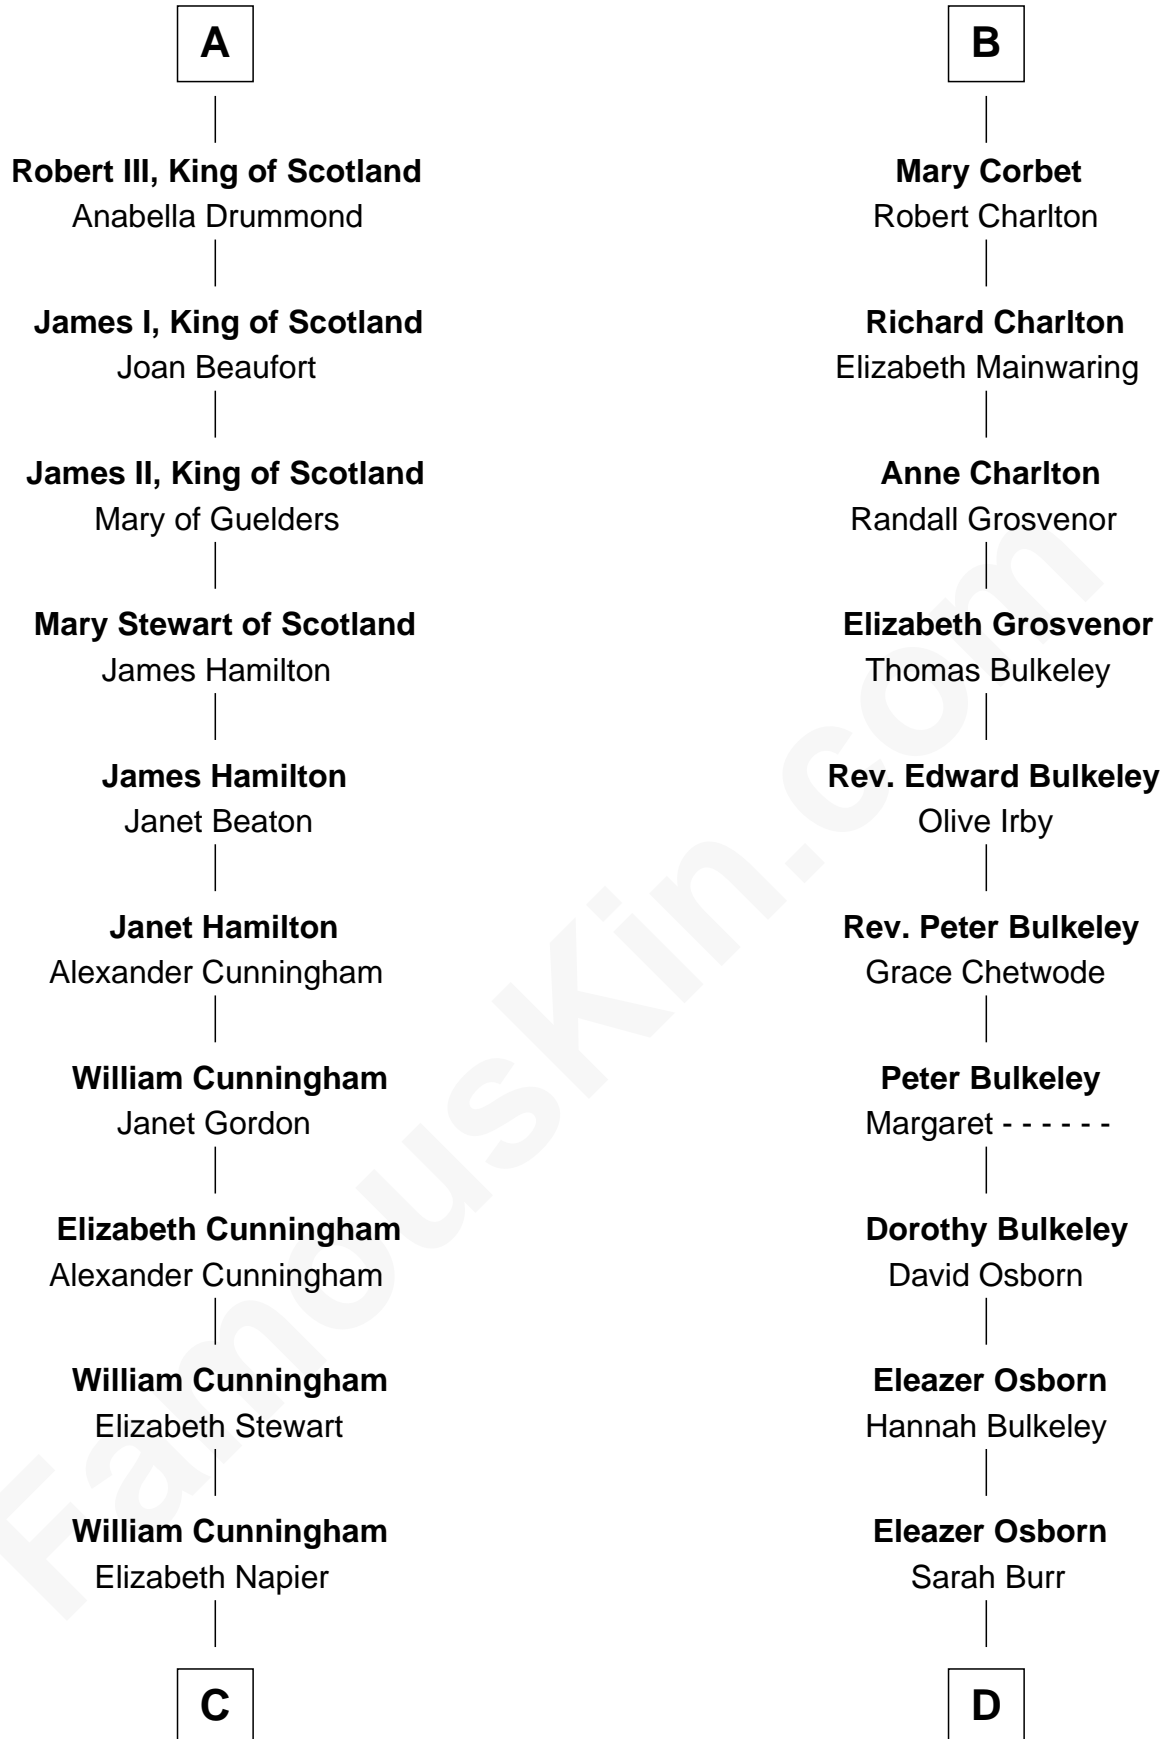

FamousKin.com Relationship Chart of

Alexander Hamilton

1st U.S. Secretary of the Treasury

19th cousin 2 times removed of

Jay Gould

American Railroad "Robber Baron"

C

Alexander Cunningham

Janet Cunningham

Rebecca Cunningham

John Hamilton

Alexander Hamilton

Elizabeth Pollock

James A. Hamilton

Rachel Fawcett

Alexander Hamilton

1st U.S. Secretary of the Treasury

D

Anna Osborn

Abraham Gould

John Burr Gould

Mary More

Jay Gould

"Robber Baron"