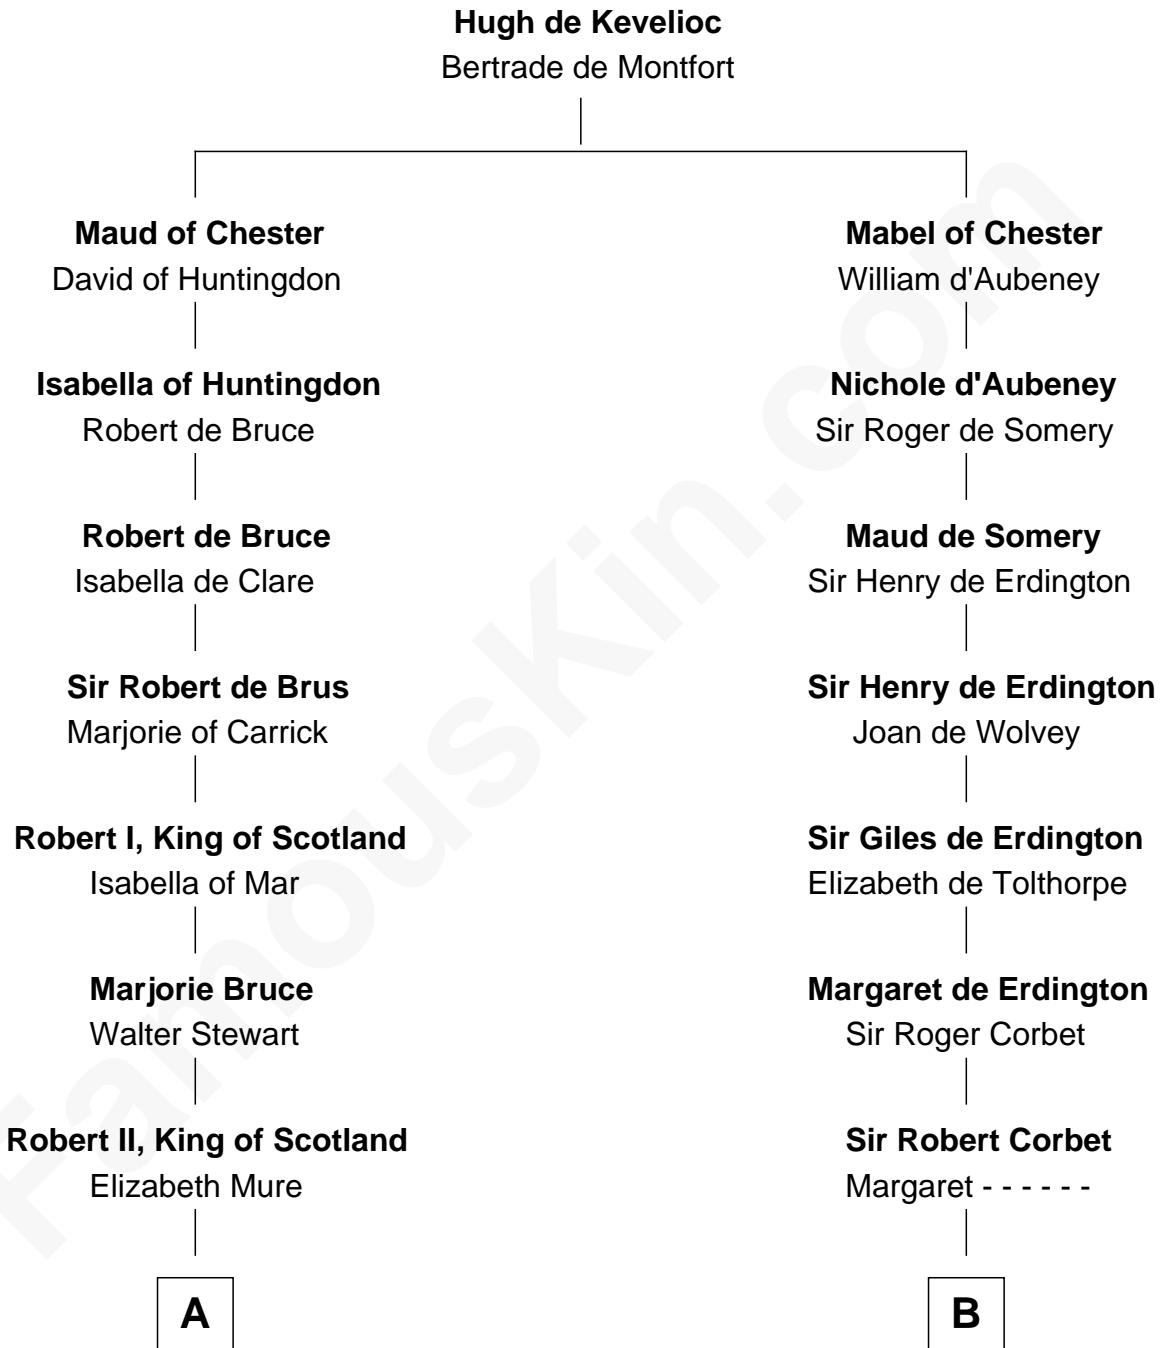

FamousKin.com Relationship Chart of

Alexander Hamilton

1st U.S. Secretary of the Treasury

19th cousin 2 times removed of

Jay Gould

American Railroad "Robber Baron"

C

Alexander Cunningham

Janet Cunningham

Rebecca Cunningham

John Hamilton

Alexander Hamilton

Elizabeth Pollock

James A. Hamilton

Rachel Fawcett

Alexander Hamilton

1st U.S. Secretary of the Treasury

D

Anna Osborn

Abraham Gould

John Burr Gould

Mary More

Jay Gould

"Robber Baron"