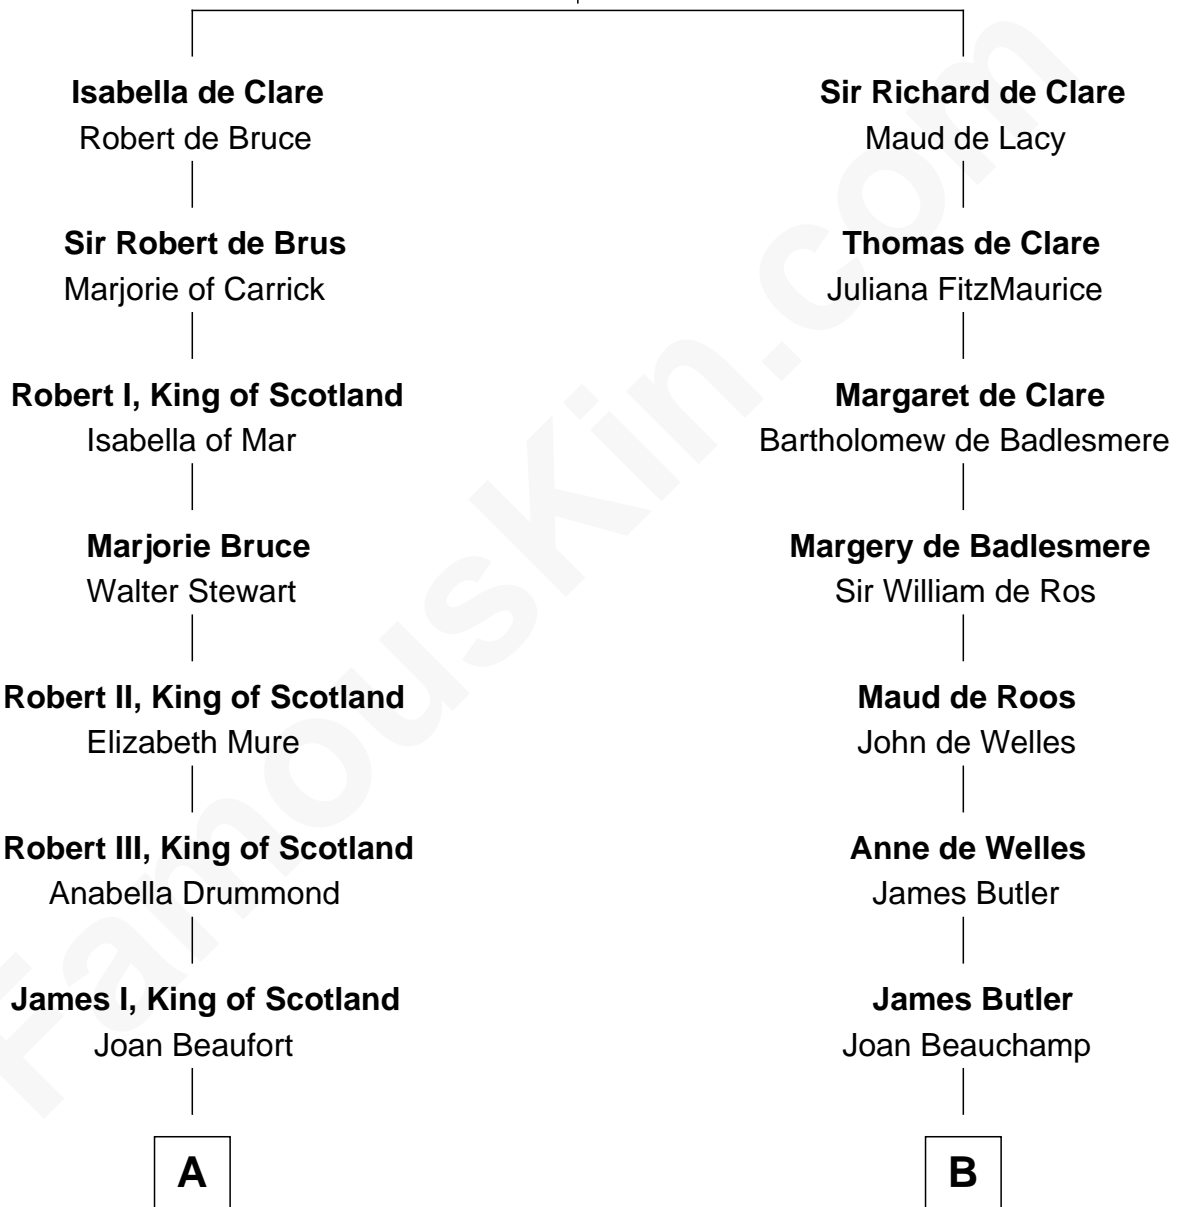

# FamousKin.com Relationship Chart of

**Alexander Hamilton**

*1st U.S. Secretary of the Treasury*

19th cousin 1 time removed of

**Jay Gould**

*American Railroad "Robber Baron"*

**Gilbert de Clare**

Isabel Marshal

**C**

**Alexander Hamilton**

Elizabeth Pollock

**James A. Hamilton**

Rachel Fawcett

**Alexander Hamilton**

*1st U.S. Secretary of the Treasury*

**D**

**Eleazer Osborn**

Sarah Burr

**Anna Osborn**

Abraham Gould

**John Burr Gould**

Mary More

**Jay Gould**

*"Robber Baron"*