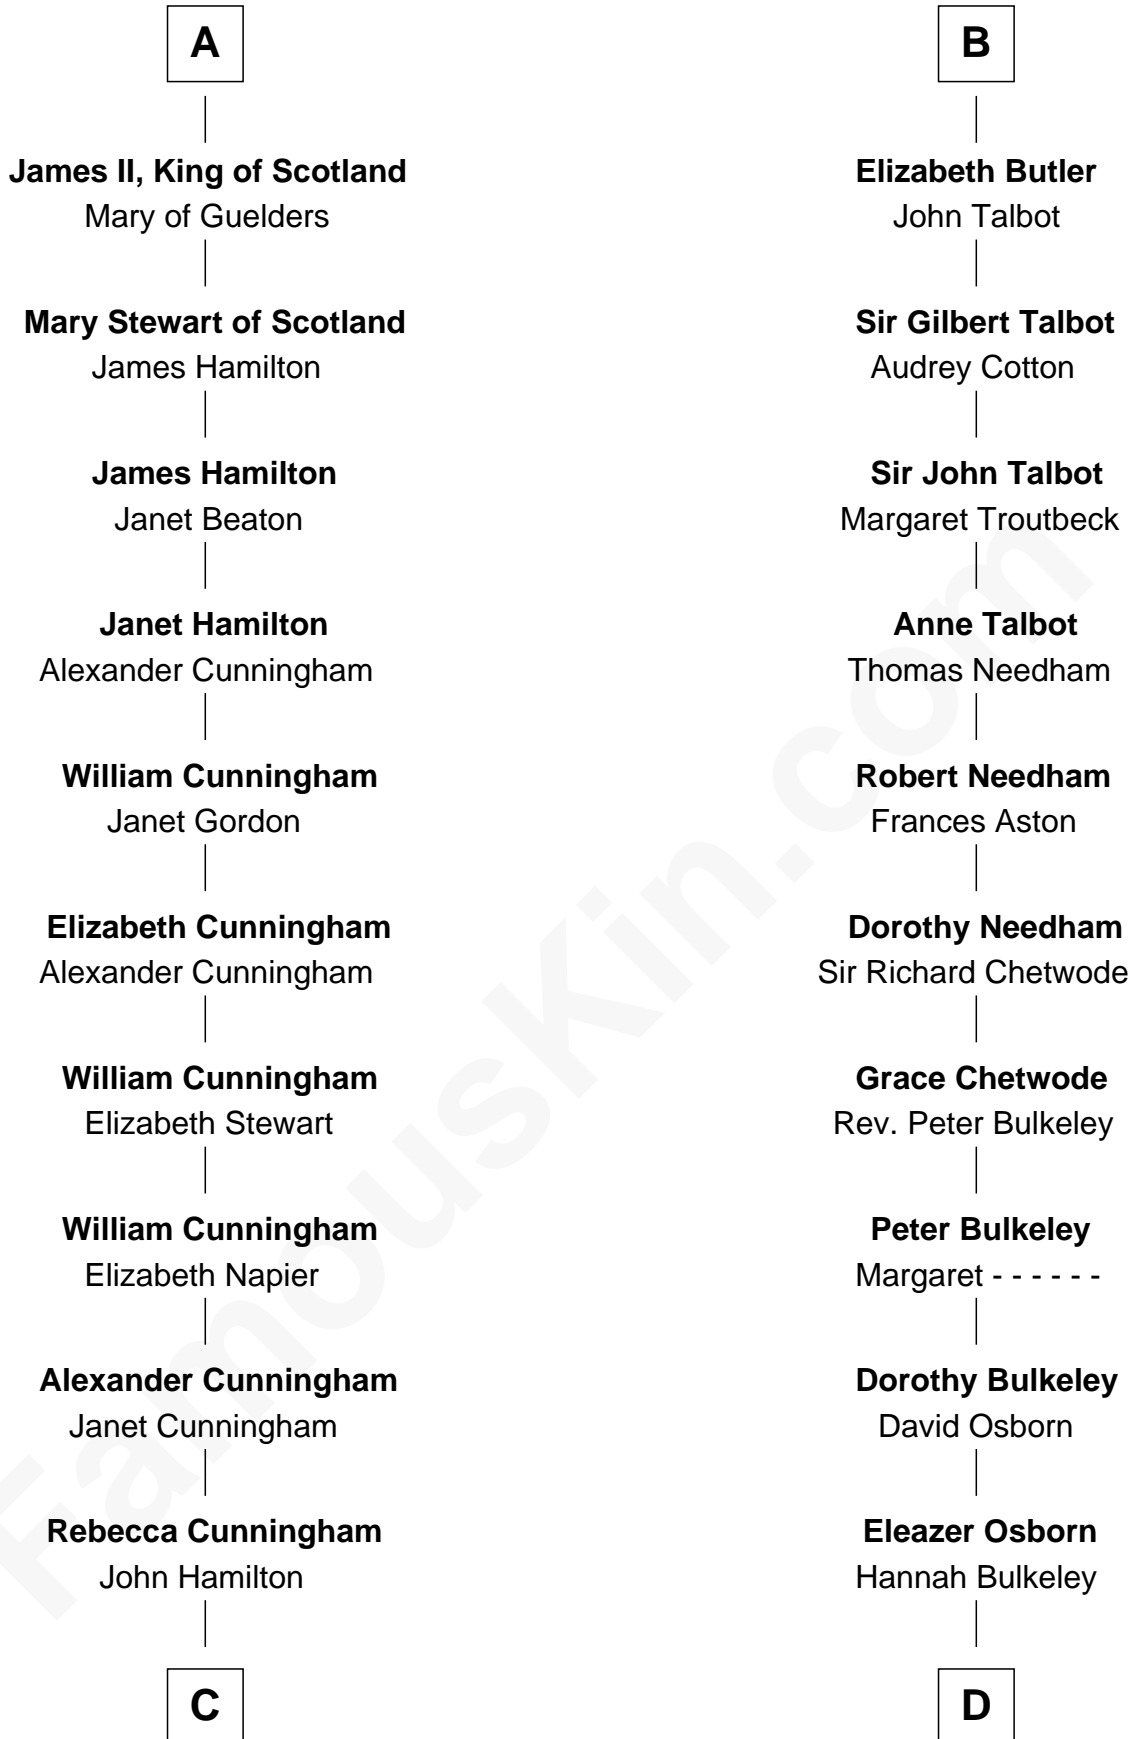

# FamousKin.com Relationship Chart of

**Alexander Hamilton**

*1st U.S. Secretary of the Treasury*

19th cousin 1 time removed of

**Jay Gould**

*American Railroad "Robber Baron"*

**Gilbert de Clare**

Isabel Marshal

**C**

**Alexander Hamilton**

Elizabeth Pollock

**James A. Hamilton**

Rachel Fawcett

**Alexander Hamilton**

*1st U.S. Secretary of the Treasury*

**D**

**Eleazer Osborn**

Sarah Burr

**Anna Osborn**

Abraham Gould

**John Burr Gould**

Mary More

**Jay Gould**

*"Robber Baron"*