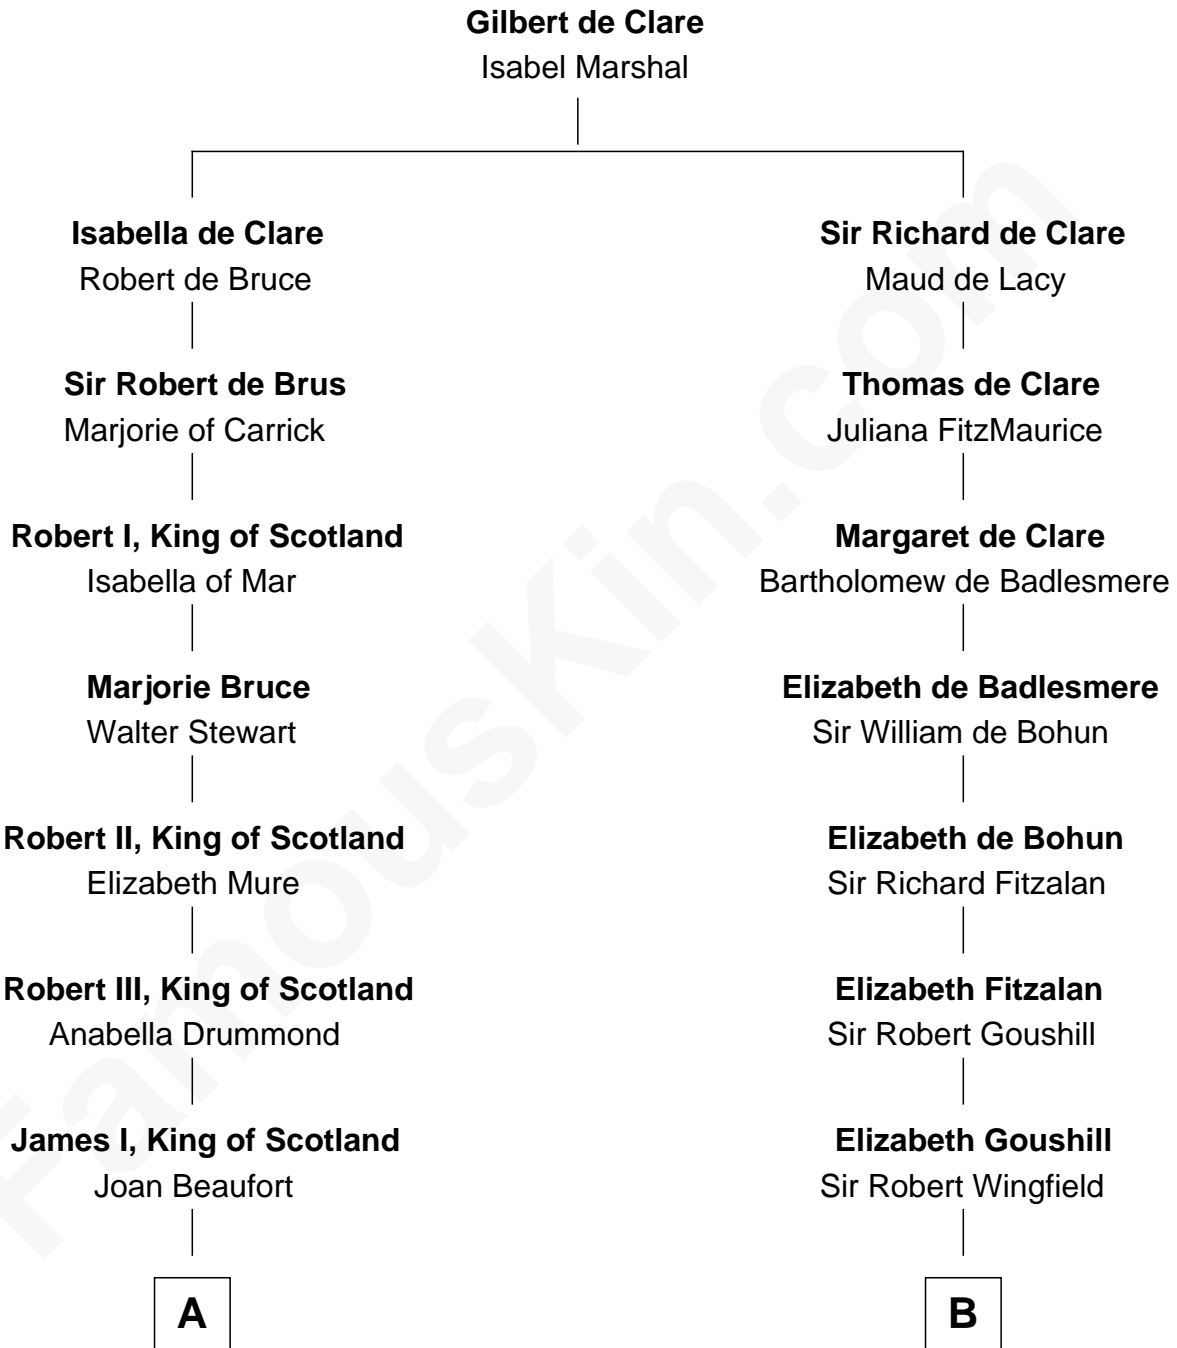

# FamousKin.com Relationship Chart of

**Alexander Hamilton**

*1st U.S. Secretary of the Treasury*

19th cousin 1 time removed of

**William Marsh Rice**

*Founder of Rice University*

**C**

**Alexander Hamilton**

Elizabeth Pollock

**James A. Hamilton**

Rachel Fawcett

**Alexander Hamilton**

*1st U.S. Secretary of the Treasury*

**D**

**Hannah Holbrook**

Urban Bates

**Sarah Bates**

David Rice

**David Rice**

Patty Hall

**William Marsh Rice**

*Founder of Rice University*

FamousKin.com