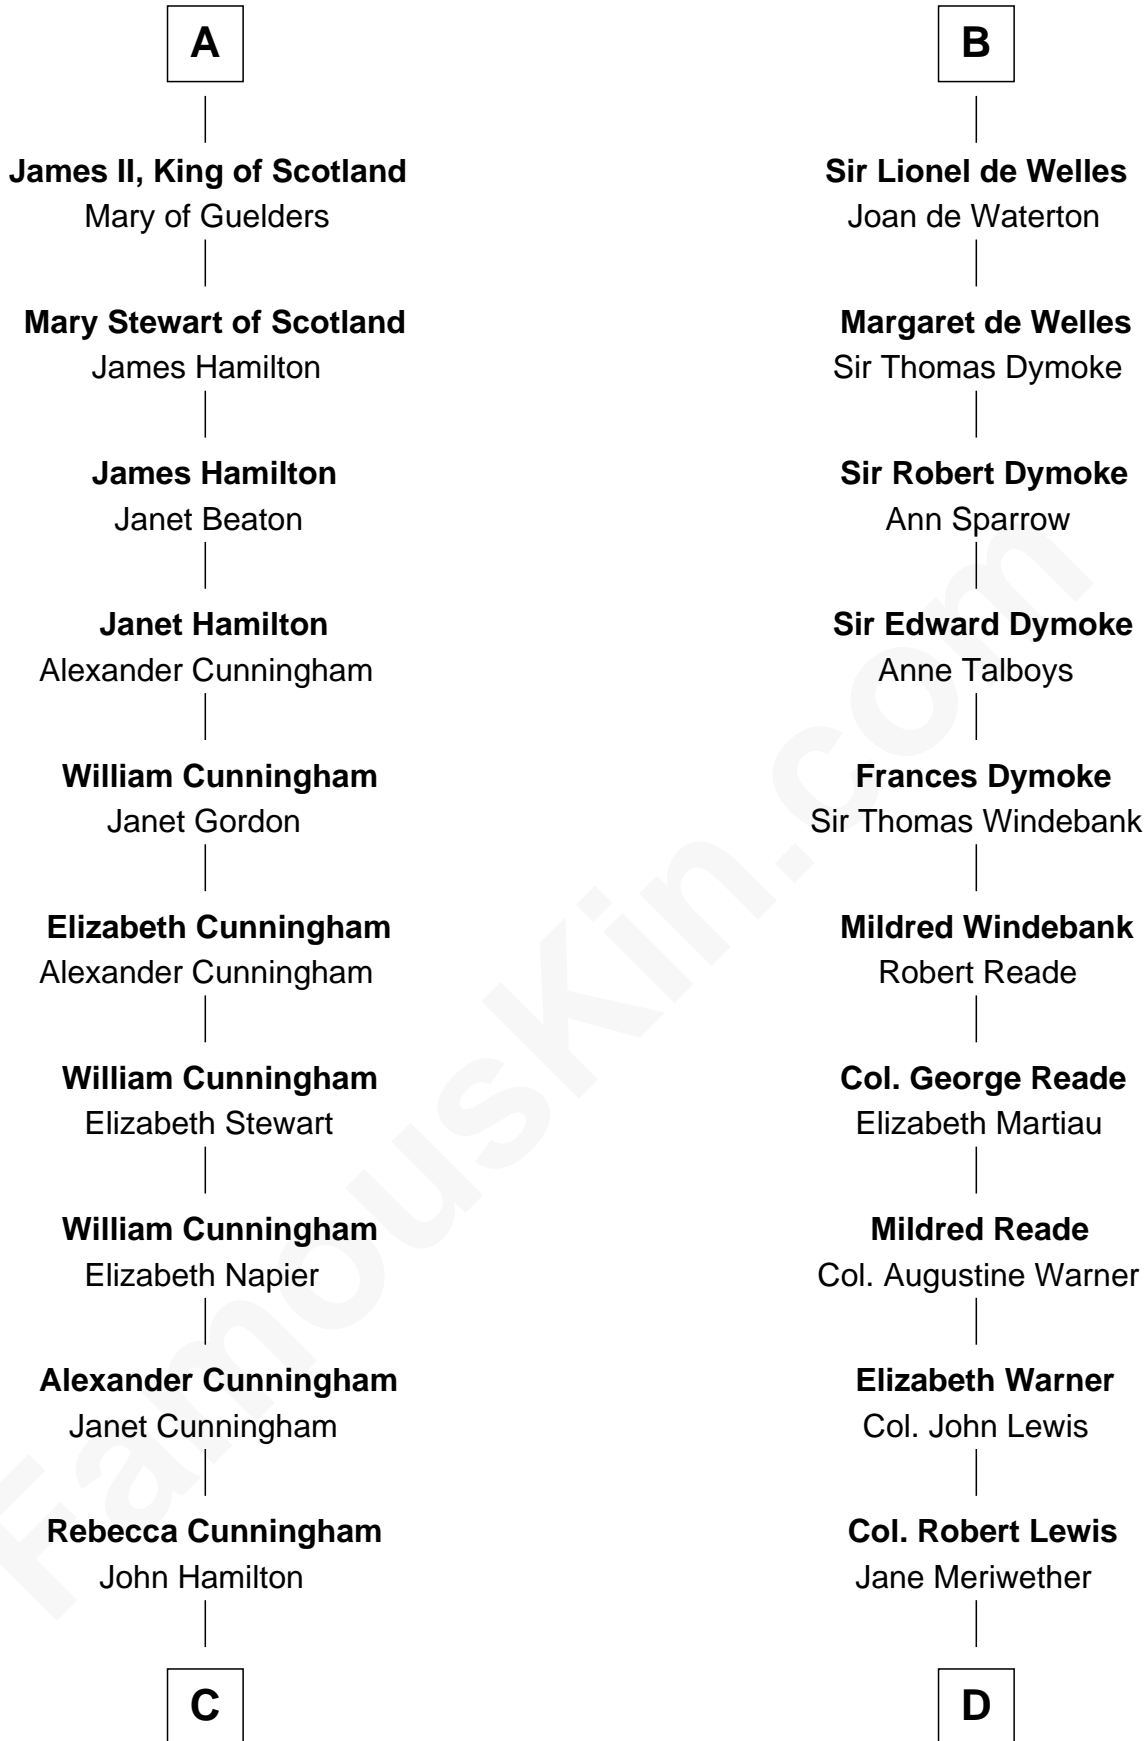

# FamousKin.com Relationship Chart of

**Alexander Hamilton**

*1st U.S. Secretary of the Treasury*

18th cousin 1 time removed of

**Meriwether Lewis**

*Lewis and Clark Expedition*

**C**

**Alexander Hamilton**

Elizabeth Pollock

**James A. Hamilton**

Rachel Fawcett

**Alexander Hamilton**

*1st U.S. Secretary of the Treasury*

**D**

**William Lewis**

Lucy Meriwether

**Meriwether Lewis**

*Lewis and Clark Expedition*

FamousKin.com