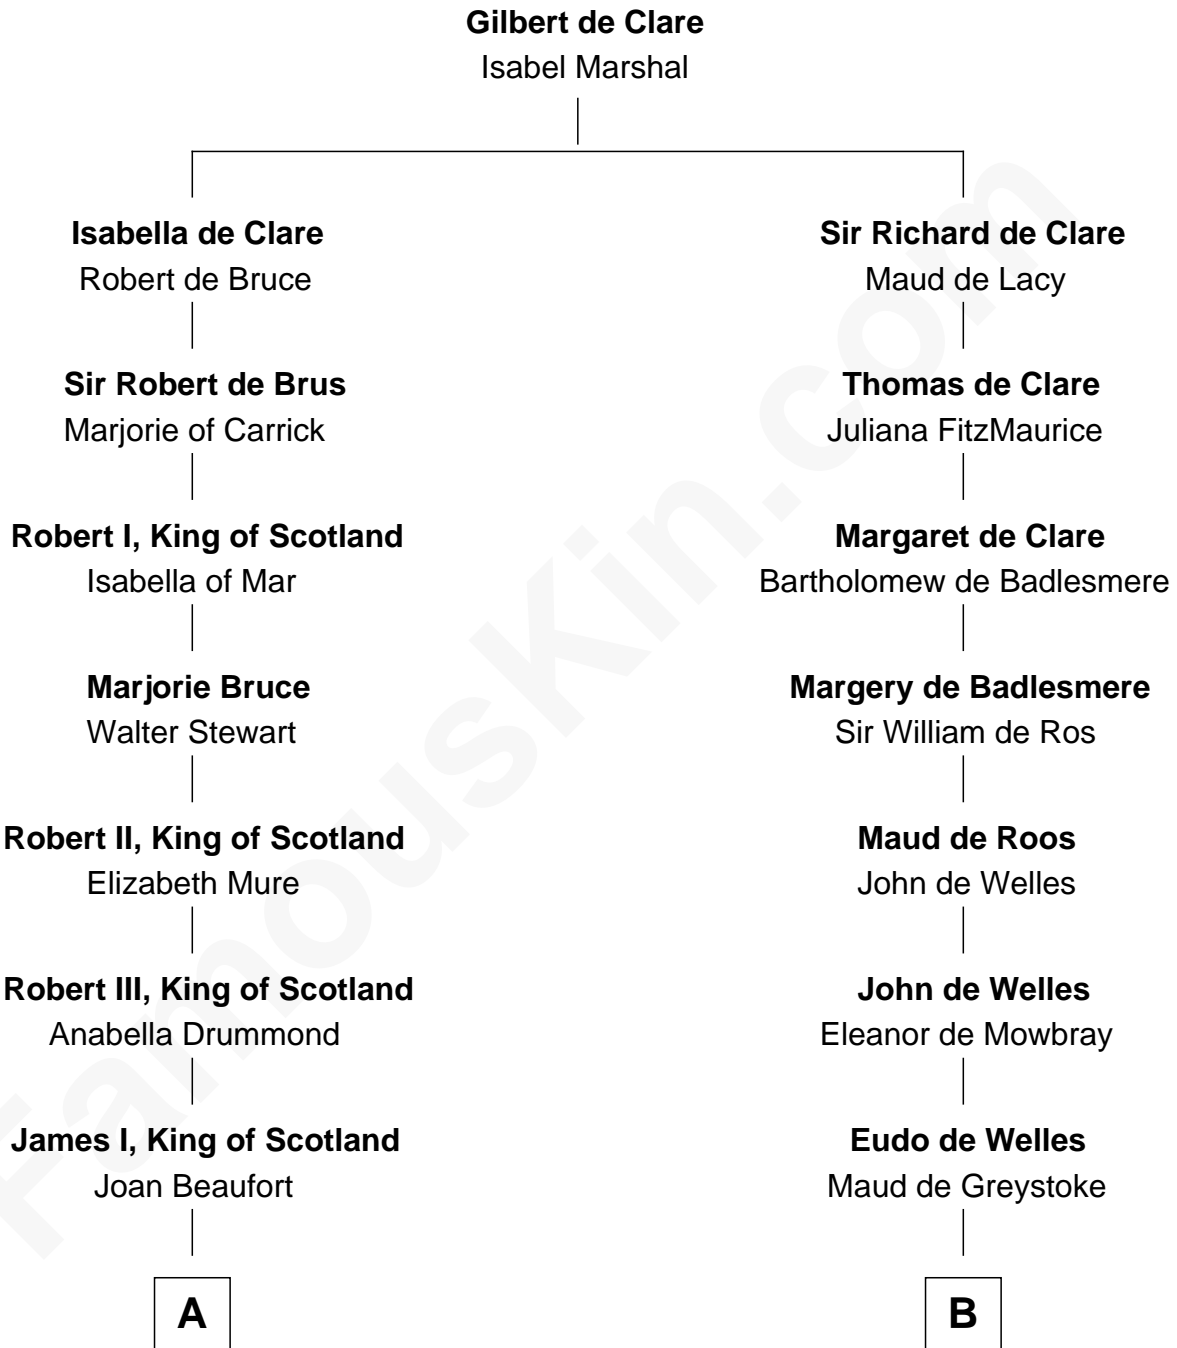

# FamousKin.com Relationship Chart of

**Alexander Hamilton**

*1st U.S. Secretary of the Treasury*

18th cousin 1 time removed of

**Meriwether Lewis**

*Lewis and Clark Expedition*

**C**

**Alexander Hamilton**

Elizabeth Pollock

**James A. Hamilton**

Rachel Fawcett

**Alexander Hamilton**

*1st U.S. Secretary of the Treasury*

**D**

**William Lewis**

Lucy Meriwether

**Meriwether Lewis**

*Lewis and Clark Expedition*

FamousKin.com