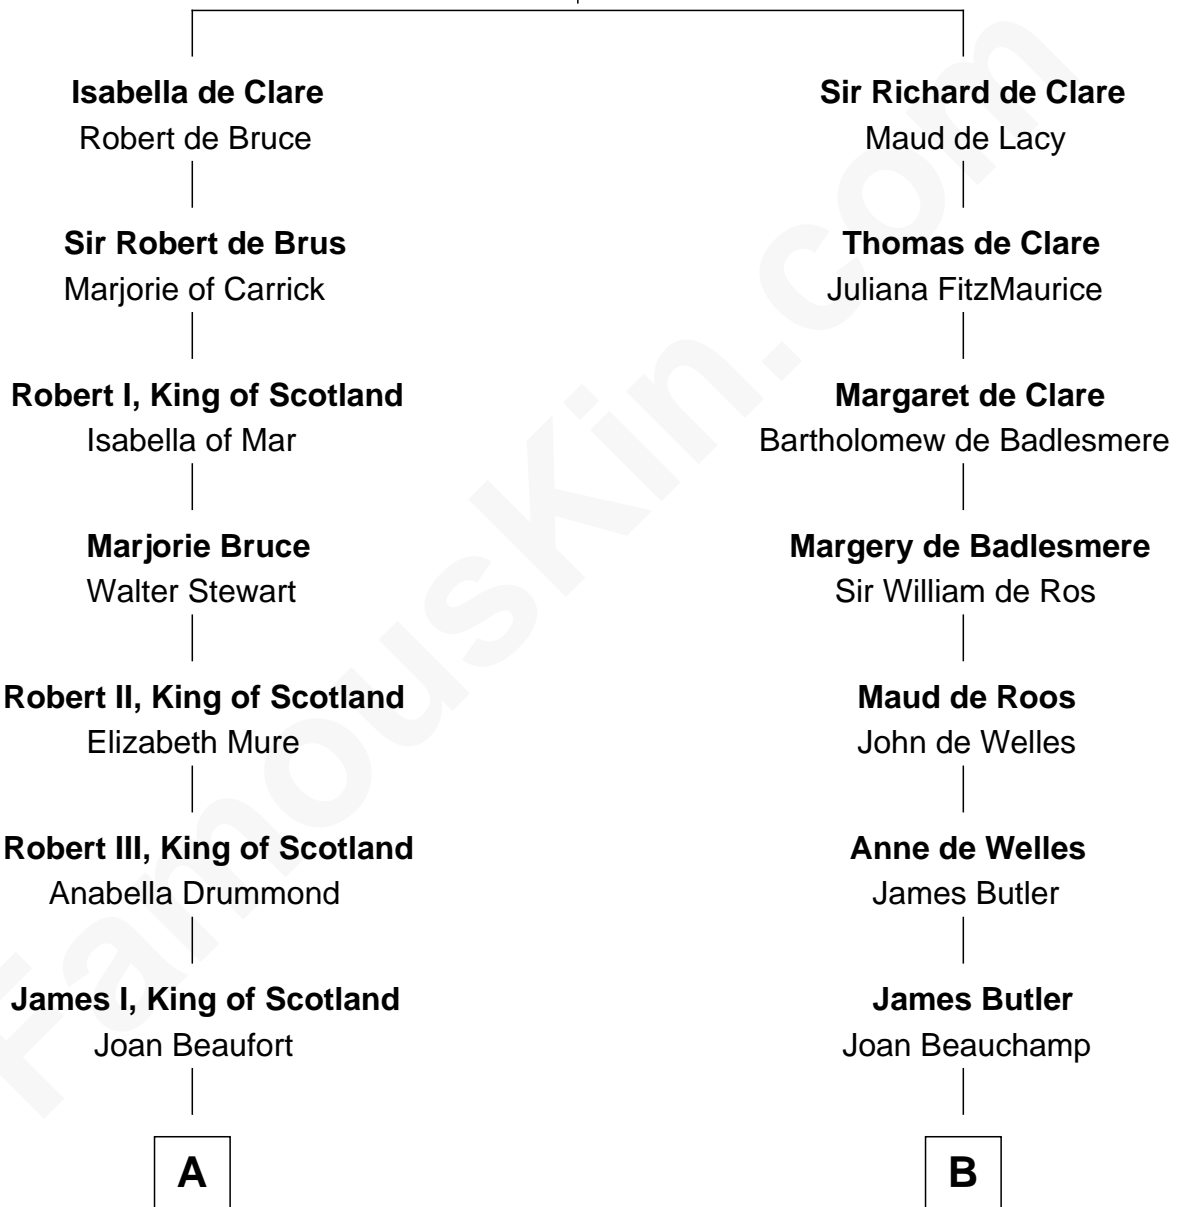

FamousKin.com Relationship Chart of

Alexander Hamilton

1st U.S. Secretary of the Treasury

19th cousin 2 times removed of

Olivia De Havilland

Movie Actress

Gilbert de Clare

Isabel Marshal

C

Alexander Hamilton

Elizabeth Pollock

James A. Hamilton

Rachel Fawcett

Alexander Hamilton

1st U.S. Secretary of the Treasury

D

Richard Molesworth

Catherine Cobb

John Molesworth

Louise Tomkyns

Margaret Letitia Molesworth

Charles Richard De Havilland

Walter Augustus De Havilland

Lillian Augusta Ruse