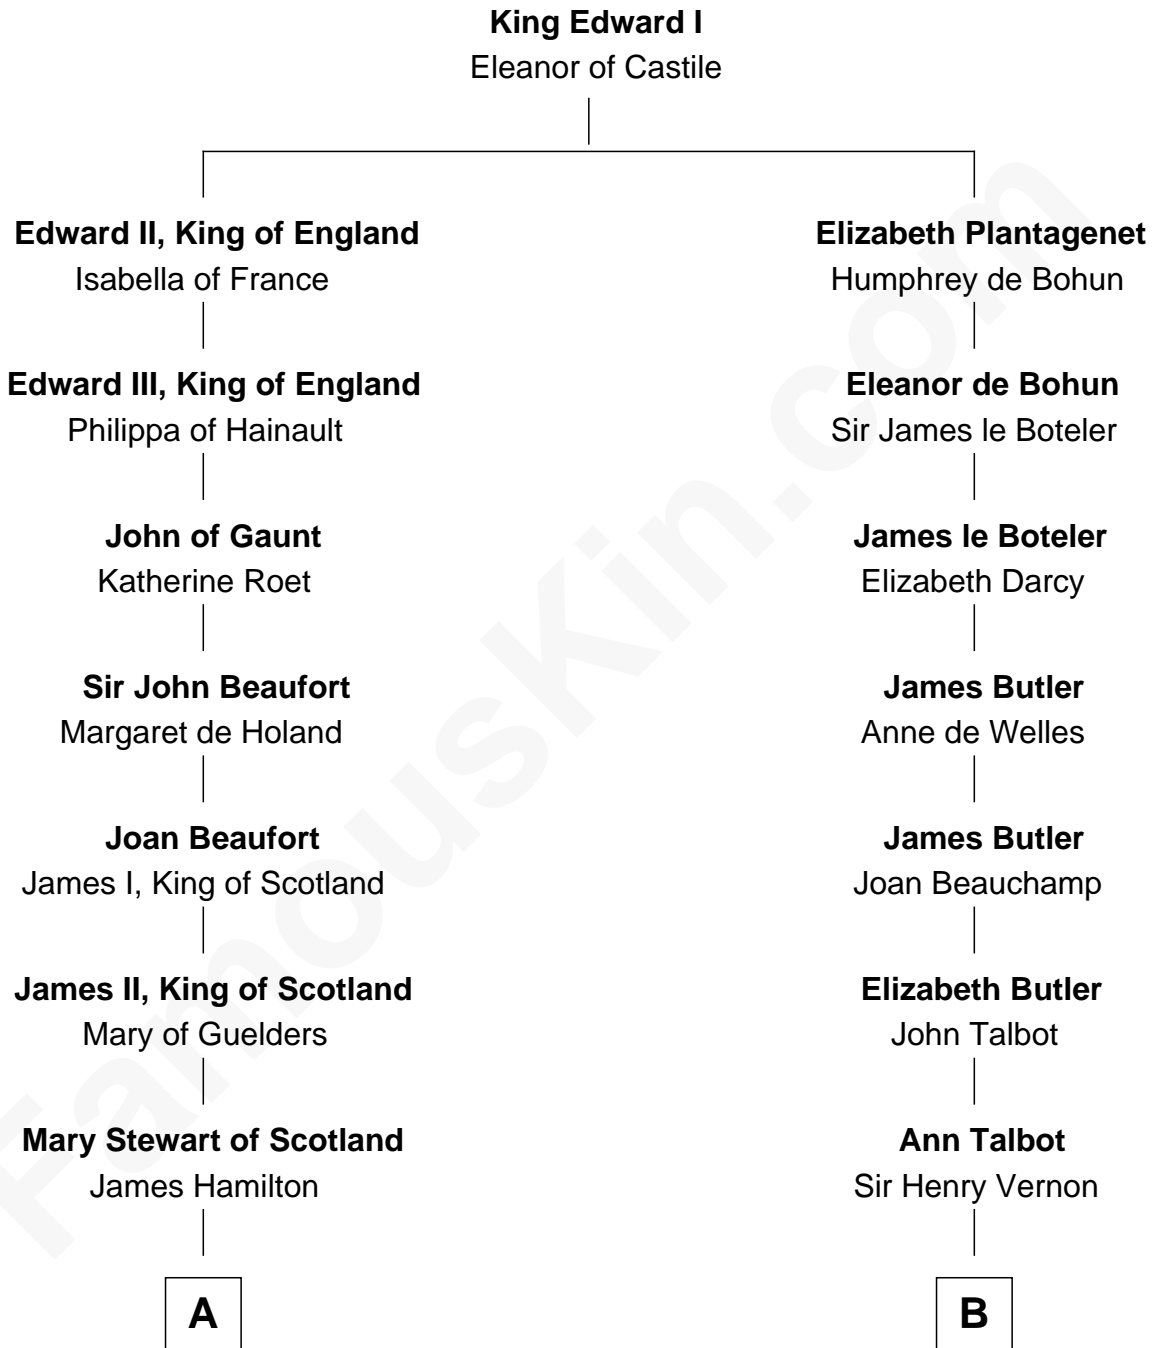

FamousKin.com Relationship Chart of

Alexander Hamilton

1st U.S. Secretary of the Treasury

17th cousin 2 times removed of

Joan Fontaine

Movie Actress

C

—
Margaret Letitia Molesworth
Charles Richard De Havilland

—
Walter Augustus De Havilland
Lillian Augusta Ruse

—
Joan Fontaine
Movie Actress

FamousKin.com