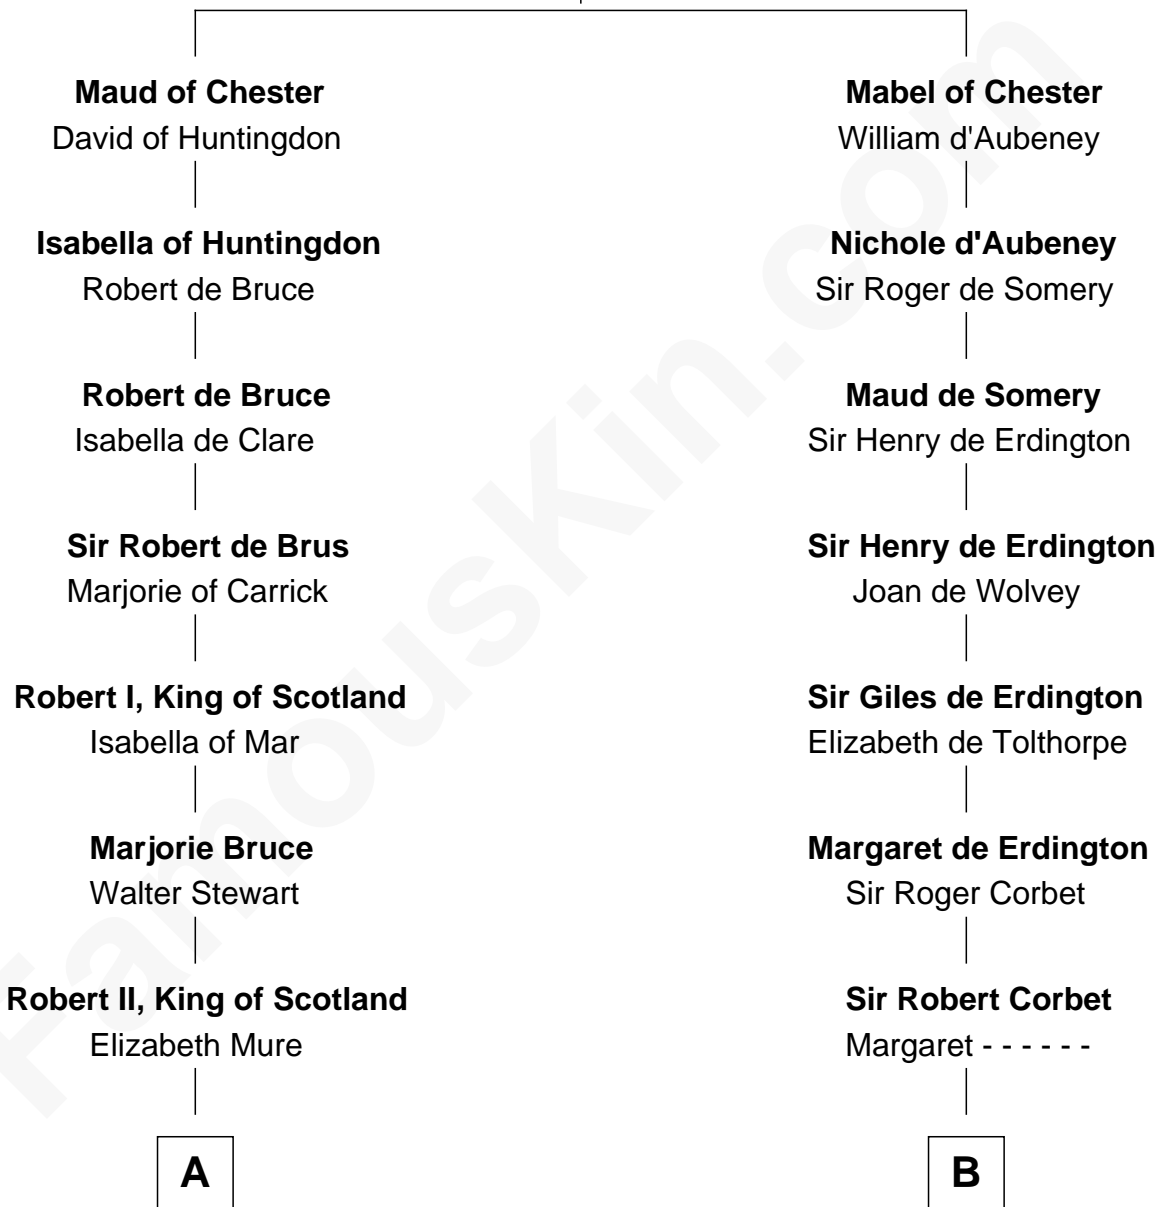

FamousKin.com Relationship Chart of

Alexander Hamilton

1st U.S. Secretary of the Treasury

21st cousin of

Joan Fontaine

Movie Actress

Hugh de Kevelioc
Bertrade de Montfort

C

Alexander Cunningham

Janet Cunningham

Rebecca Cunningham

John Hamilton

Alexander Hamilton

Elizabeth Pollock

James A. Hamilton

Rachel Fawcett