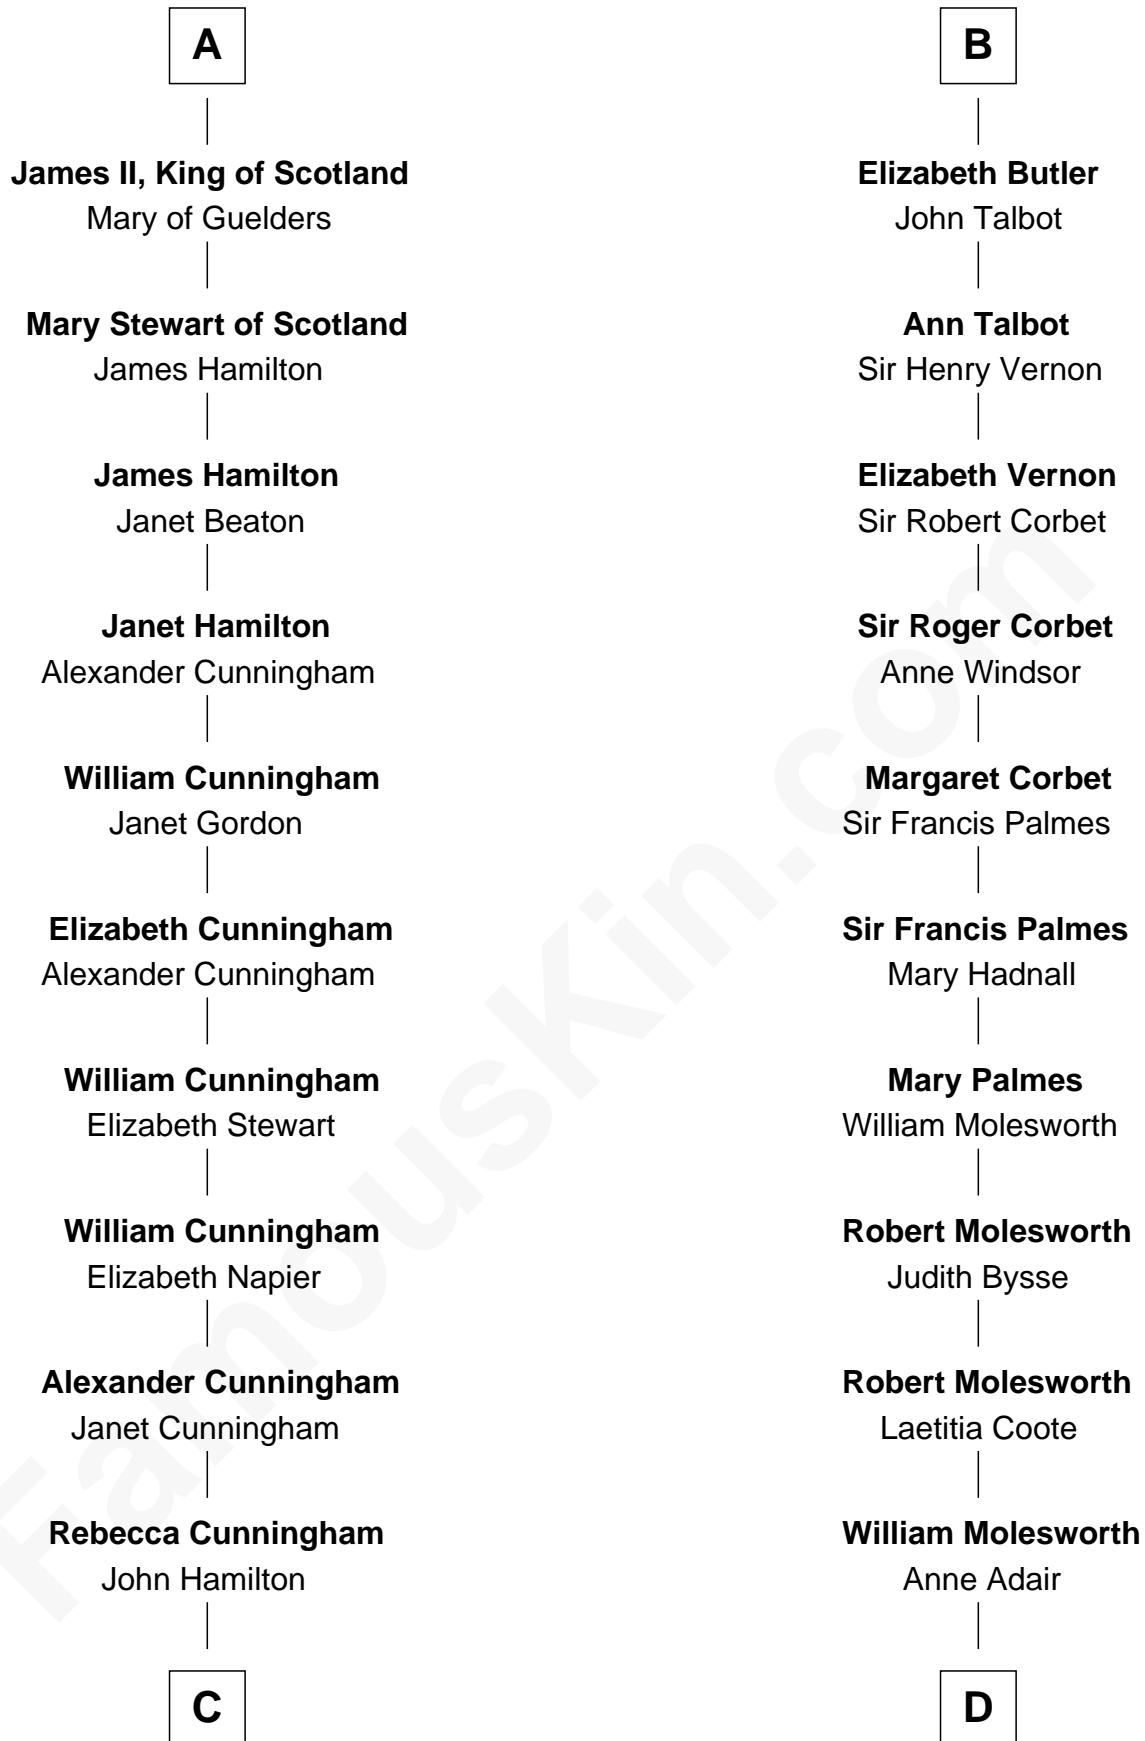

# FamousKin.com Relationship Chart of

**Alexander Hamilton**

*1st U.S. Secretary of the Treasury*

**19th cousin 2 times removed of**

**Joan Fontaine**

*Movie Actress*

**Gilbert de Clare**

Isabel Marshal

**C**

**Alexander Hamilton**

Elizabeth Pollock

**James A. Hamilton**

Rachel Fawcett

**Alexander Hamilton**

*1st U.S. Secretary of the Treasury*

**D**

**Richard Molesworth**

Catherine Cobb

**John Molesworth**

Louise Tomkyns

**Margaret Letitia Molesworth**

Charles Richard De Havilland

**Walter Augustus De Havilland**

Lillian Augusta Ruse