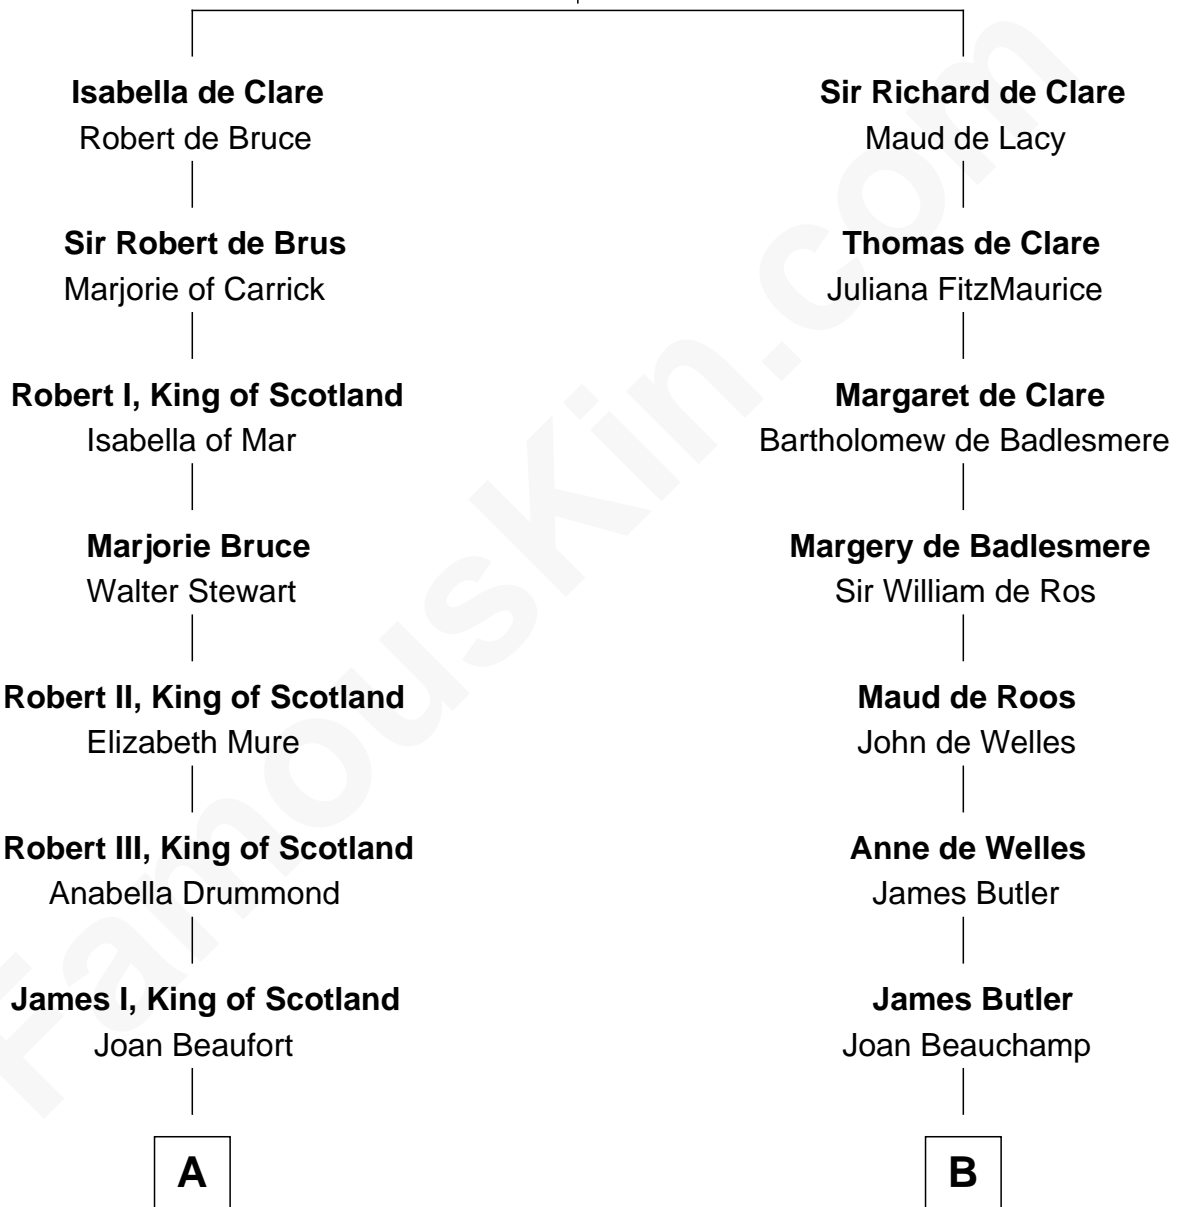

# FamousKin.com Relationship Chart of

**Alexander Hamilton**

*1st U.S. Secretary of the Treasury*

**19th cousin 2 times removed of**

**Joan Fontaine**

*Movie Actress*

**Gilbert de Clare**

Isabel Marshal

**C**

**Alexander Hamilton**

Elizabeth Pollock

**James A. Hamilton**

Rachel Fawcett

**Alexander Hamilton**

*1st U.S. Secretary of the Treasury*

**D**

**Richard Molesworth**

Catherine Cobb

**John Molesworth**

Louise Tomkyns

**Margaret Letitia Molesworth**

Charles Richard De Havilland

**Walter Augustus De Havilland**

Lillian Augusta Ruse