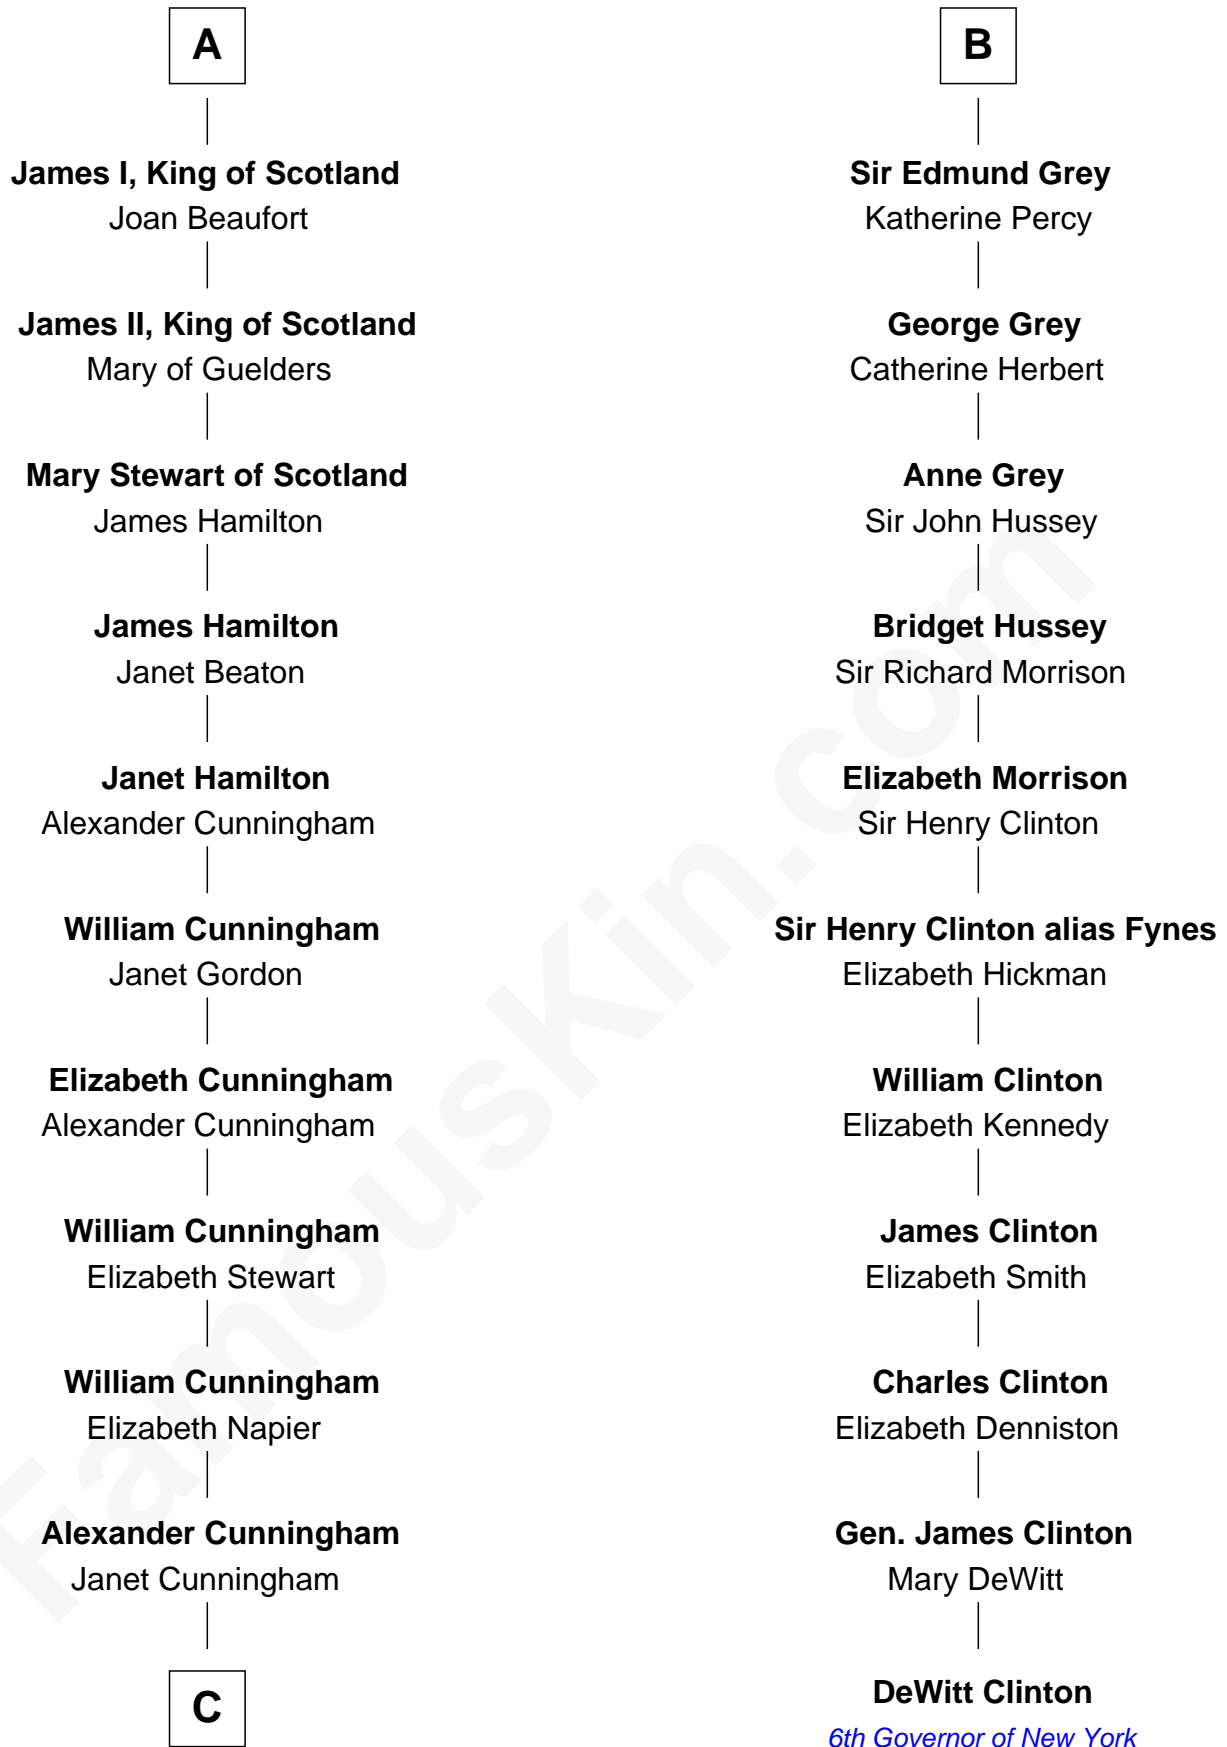

## Relationship Chart of

### Alexander Hamilton

1st U.S. Secretary of the Treasury

17th cousin 3 times removed of

**DeWitt Clinton**

6th Governor of New York

**C**

Rebecca Cunningham

John Hamilton