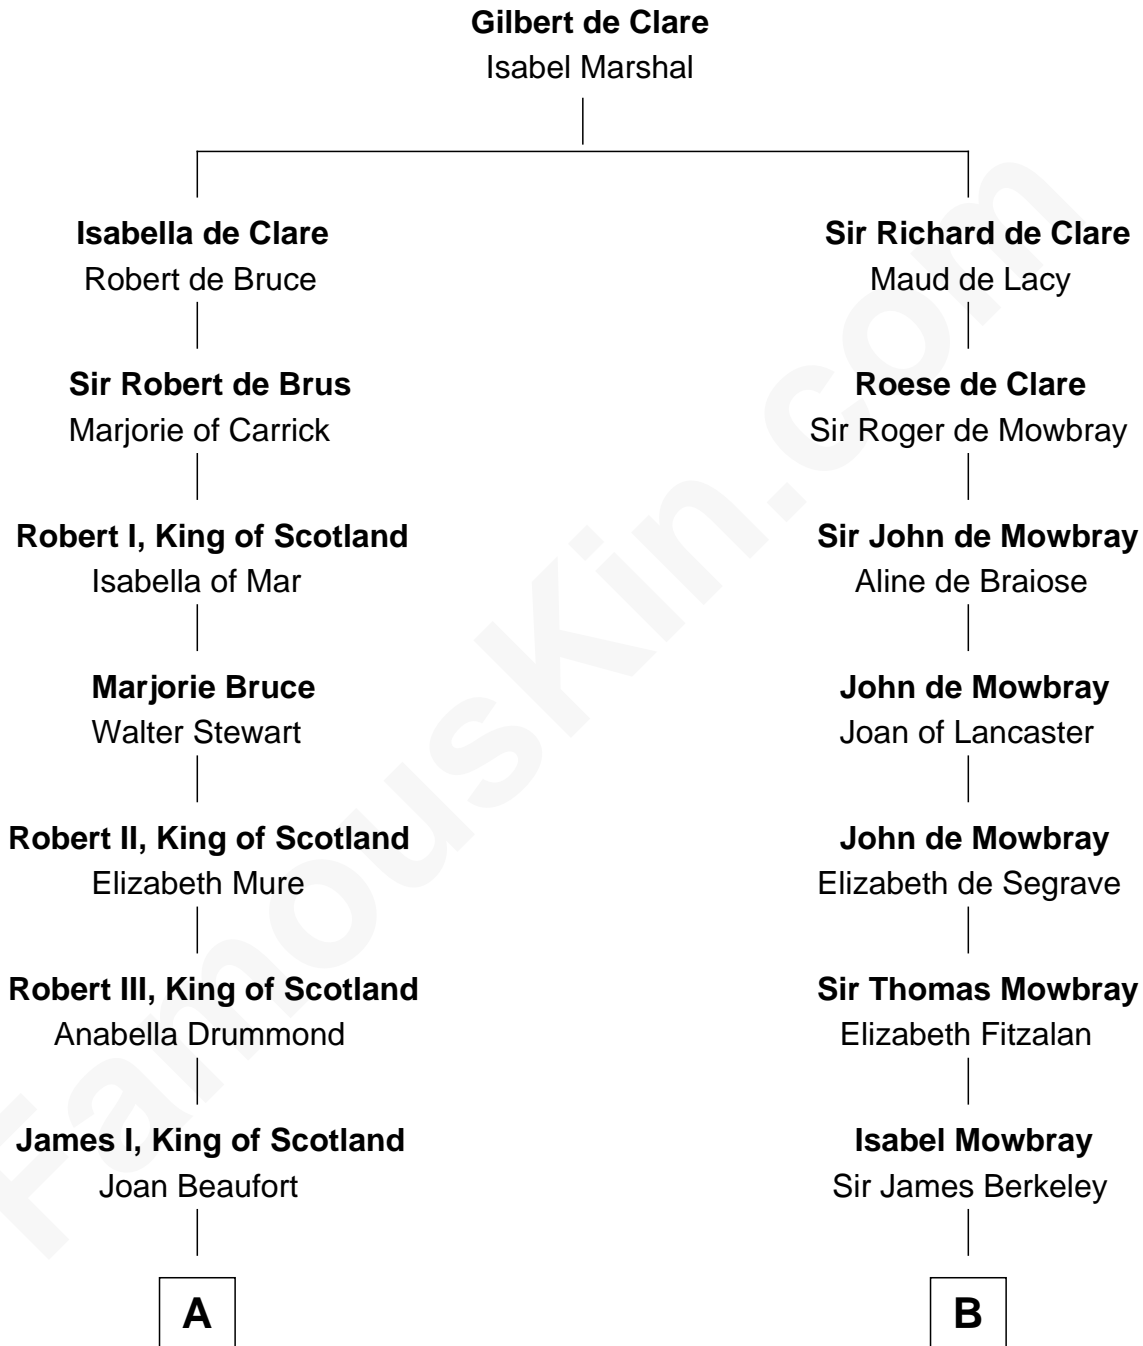

FamousKin.com

Relationship Chart of

Alexander Hamilton

1st U.S. Secretary of the Treasury

18th cousin 1 time removed of

Lt. Gen. James Brudenell

Leader of the "Charge of the Light Brigade"

C

Alexander Hamilton

Elizabeth Pollock

James A. Hamilton

Rachel Fawcett

Alexander Hamilton

1st U.S. Secretary of the Treasury

D

Robert Brudenell