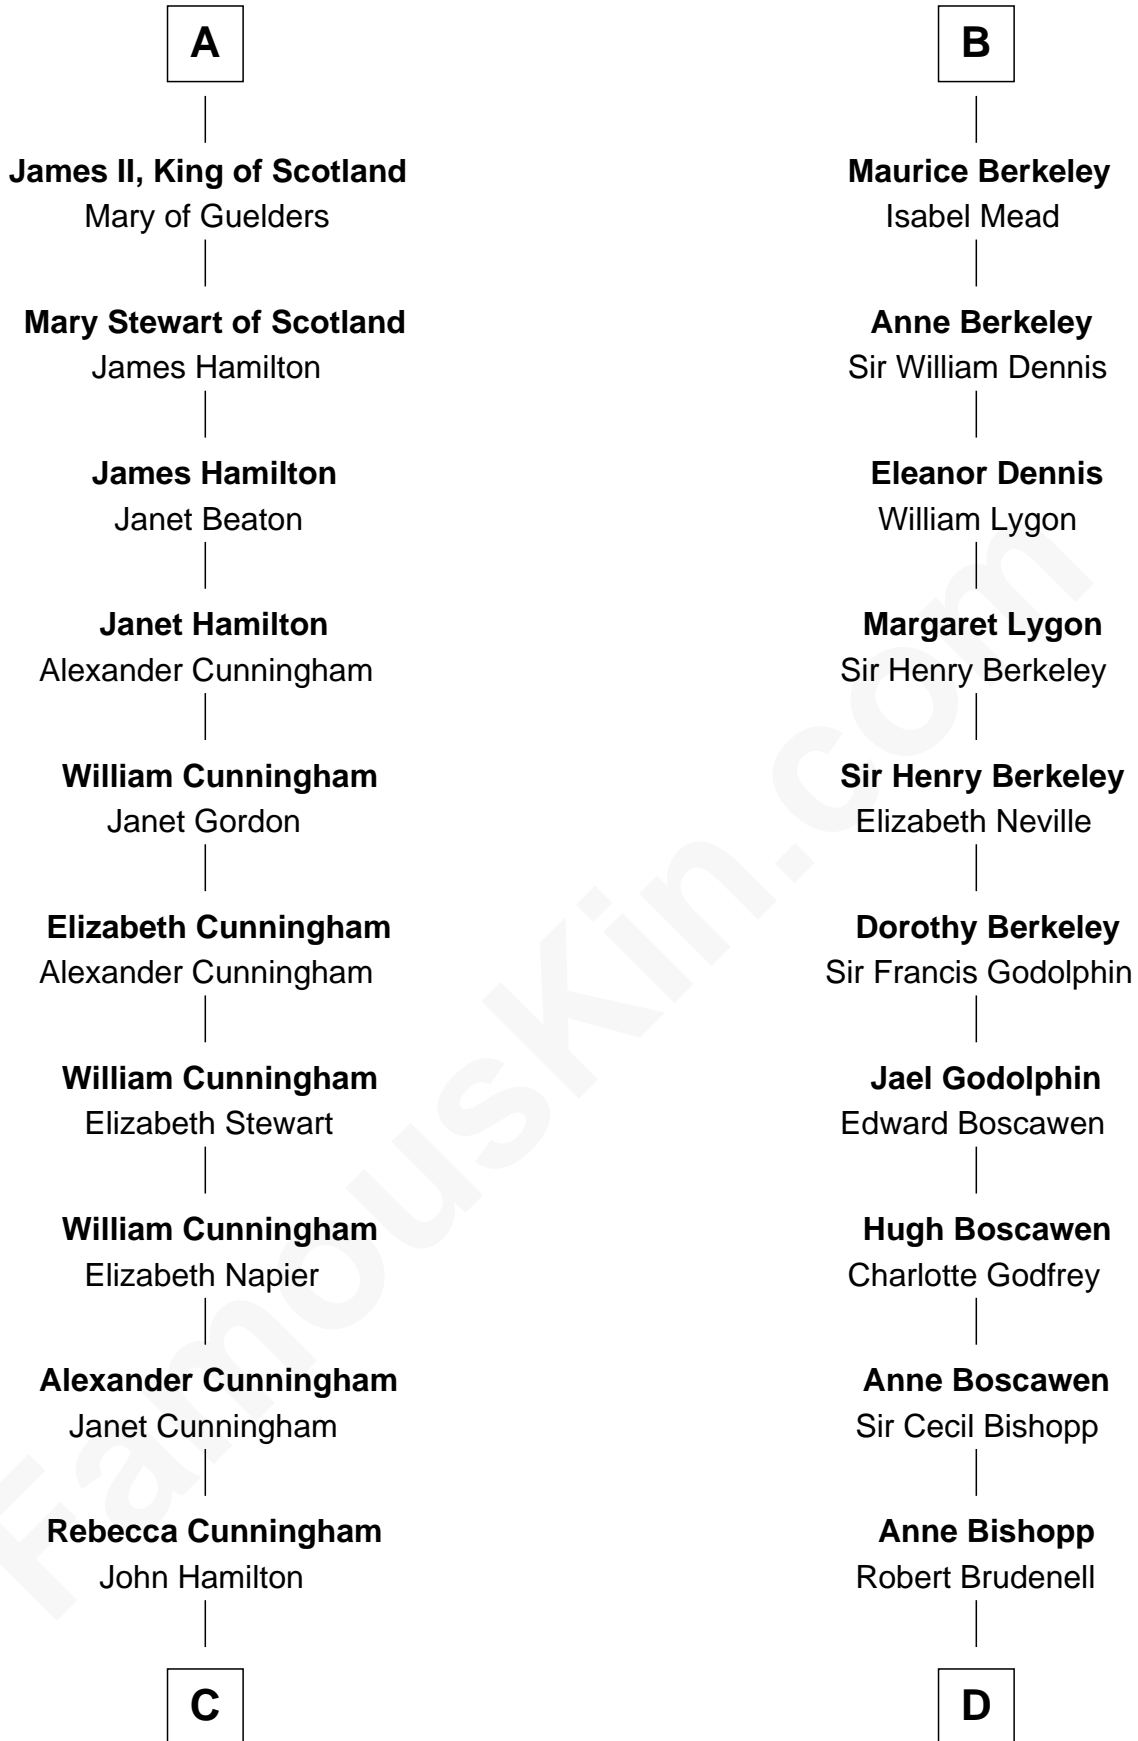

FamousKin.com

Relationship Chart of

Alexander Hamilton

1st U.S. Secretary of the Treasury

18th cousin 1 time removed of

Lt. Gen. James Brudenell

Leader of the "Charge of the Light Brigade"

C

Alexander Hamilton

Elizabeth Pollock

James A. Hamilton

Rachel Fawcett

Alexander Hamilton

1st U.S. Secretary of the Treasury

D

Robert Brudenell