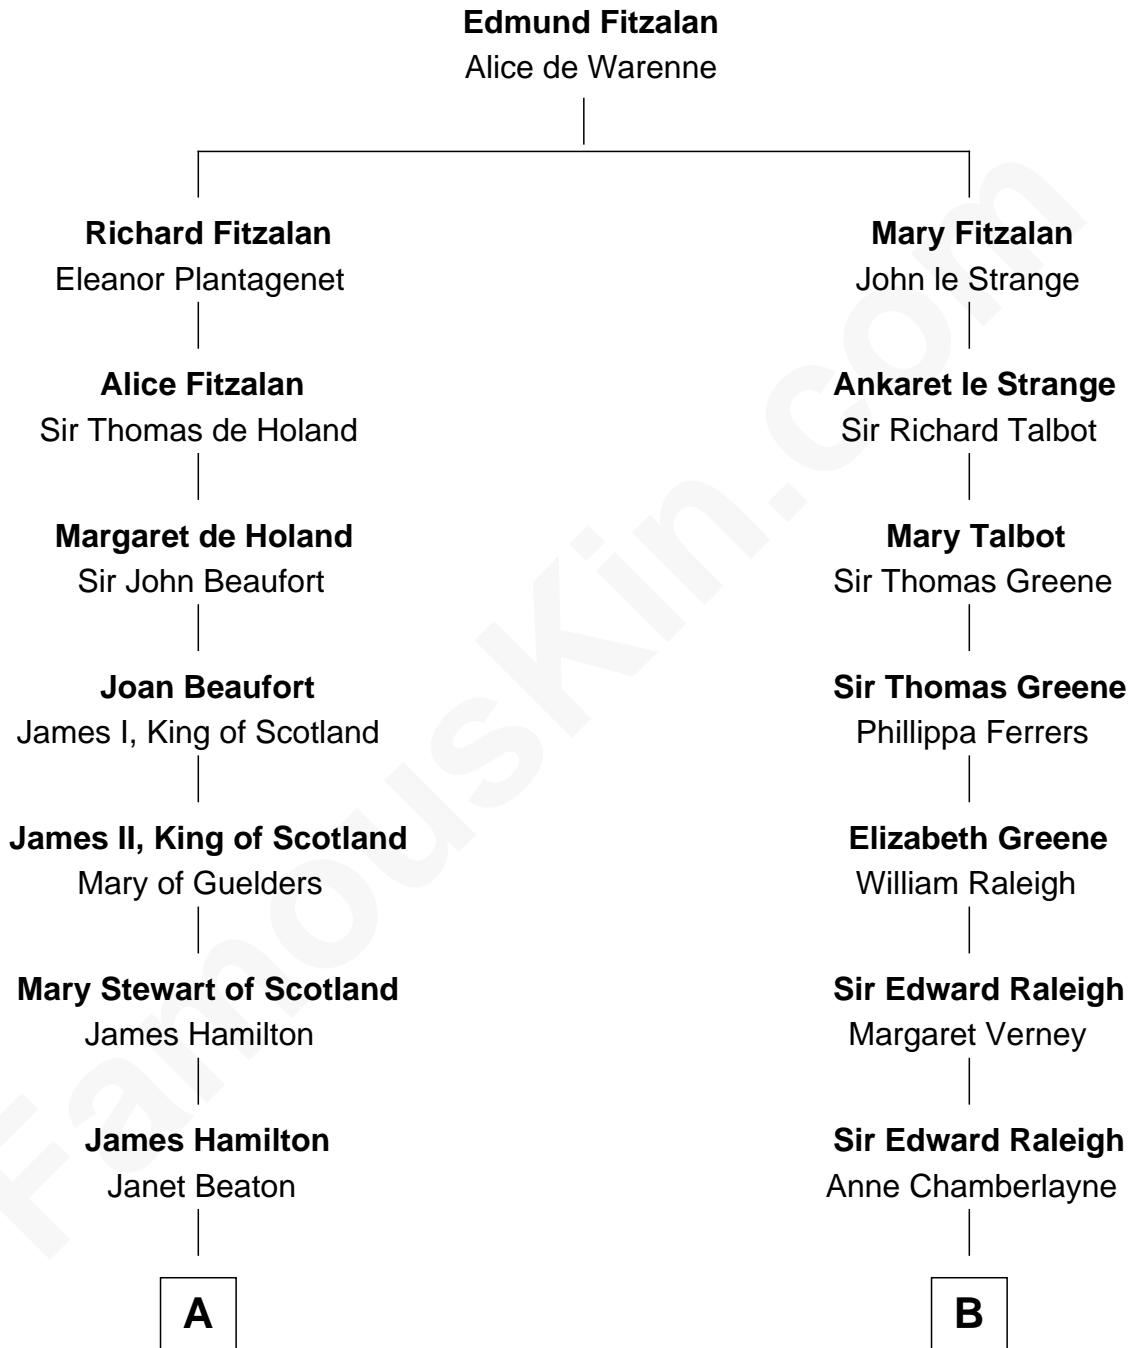

# FamousKin.com Relationship Chart of

**Alexander Hamilton**

*1st U.S. Secretary of the Treasury*

**16th cousin 5 times removed of**

**Erskine Childers**

*4th President of Ireland*

**C**

**Mary Butler Bass**

Elisha Smith

**Cordelia Miller Smith**

William Robert Pearmain

**Margaret Cushing Pearmain**

Dr. Hamilton Osgood

**Mary Alden Osgood**

Erskine Childers

**Erskine Childers**

*4th President of Ireland*