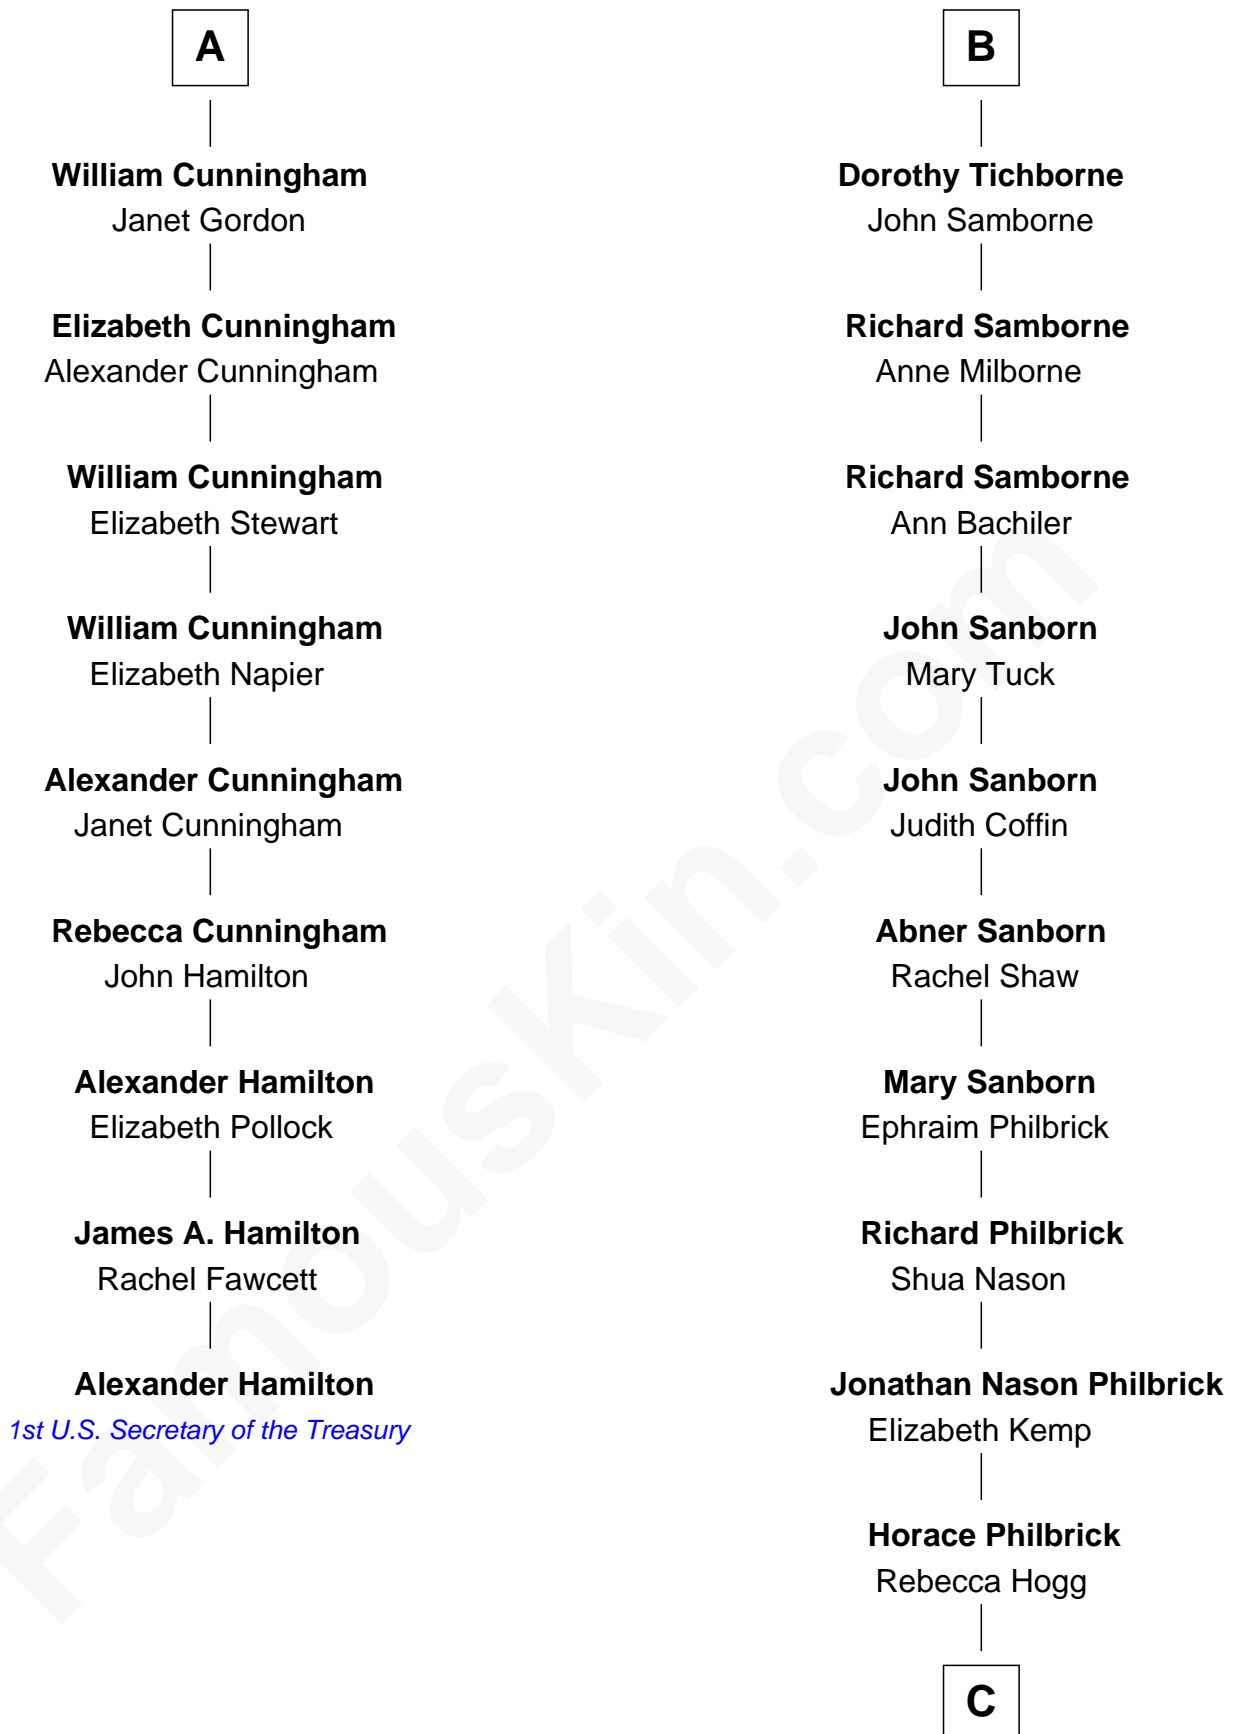

FamousKin.com Relationship Chart of

Alexander Hamilton

1st U.S. Secretary of the Treasury

15th cousin 6 times removed of

Nathaniel Philbrick

Author of In the Heart of the Sea

C

Horace R. Philbrick
Susan Rebecca Furnald

Charles H. Philbrick
Anna Louise Dunlap

Clarence Horace Philbrick
Mary Fredrika Koopman

Thomas L. Philbrick
Marianne Dennis

Nathaniel Philbrick
Author, [In the Heart of the Sea](#)