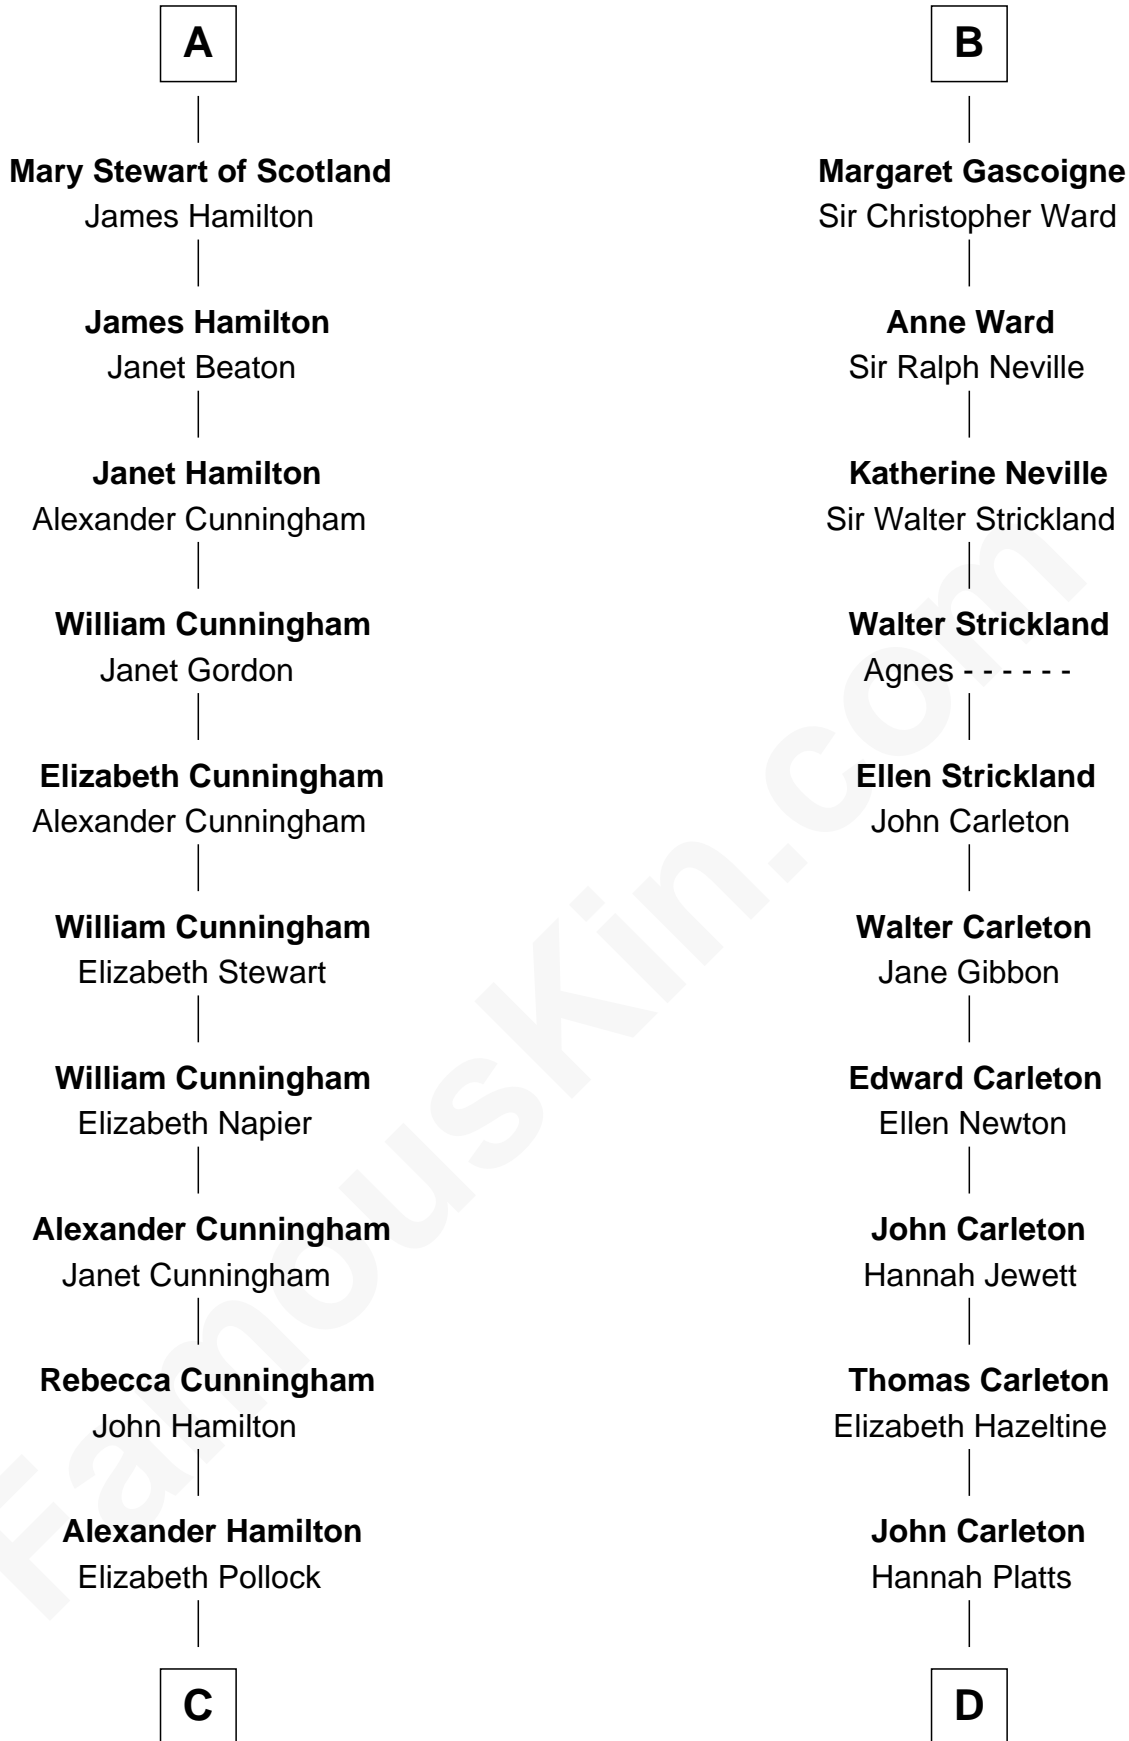

FamousKin.com Relationship Chart of

Alexander Hamilton

1st U.S. Secretary of the Treasury

18th cousin 2 times removed of

Charles A. Pillsbury

Co-Founder of C.A. Pillsbury Co.

C

James A. Hamilton

Rachel Fawcett

Alexander Hamilton

1st U.S. Secretary of the Treasury

D

Moses Carleton

Margaret Sprake

Henry Carleton

Polly Greeley