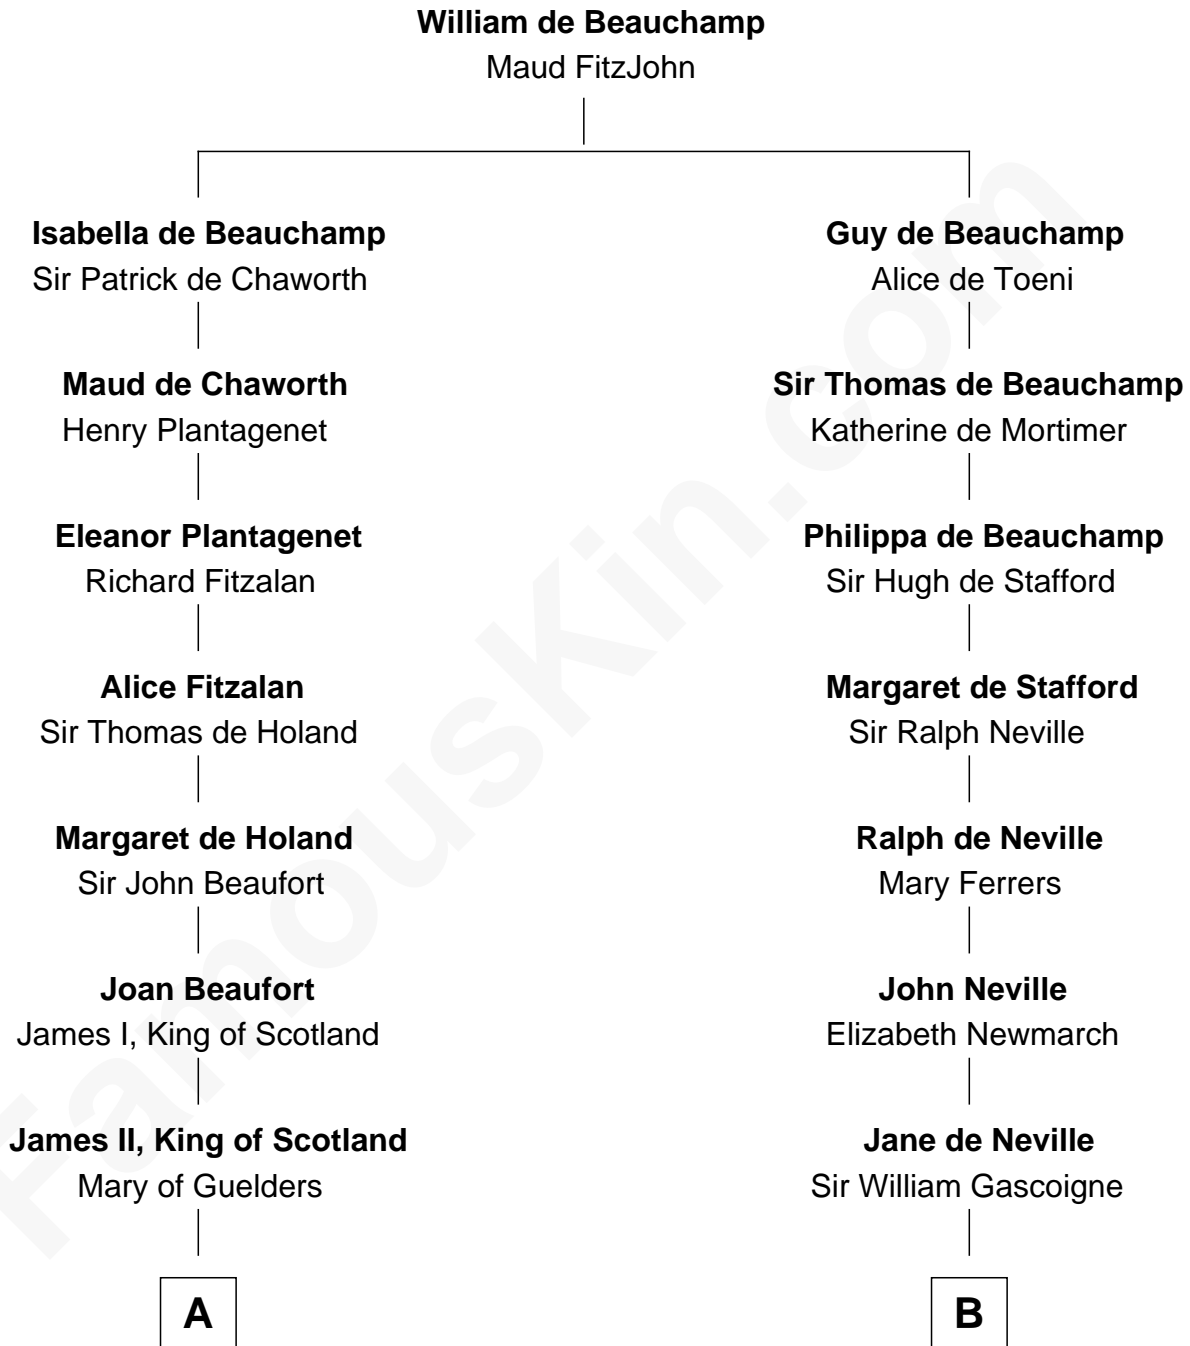

FamousKin.com Relationship Chart of

Alexander Hamilton

1st U.S. Secretary of the Treasury

18th cousin 2 times removed of

Charles A. Pillsbury

Co-Founder of C.A. Pillsbury Co.

C

James A. Hamilton

Rachel Fawcett

Alexander Hamilton

1st U.S. Secretary of the Treasury

D

Moses Carleton

Margaret Sprake

Henry Carleton

Polly Greeley