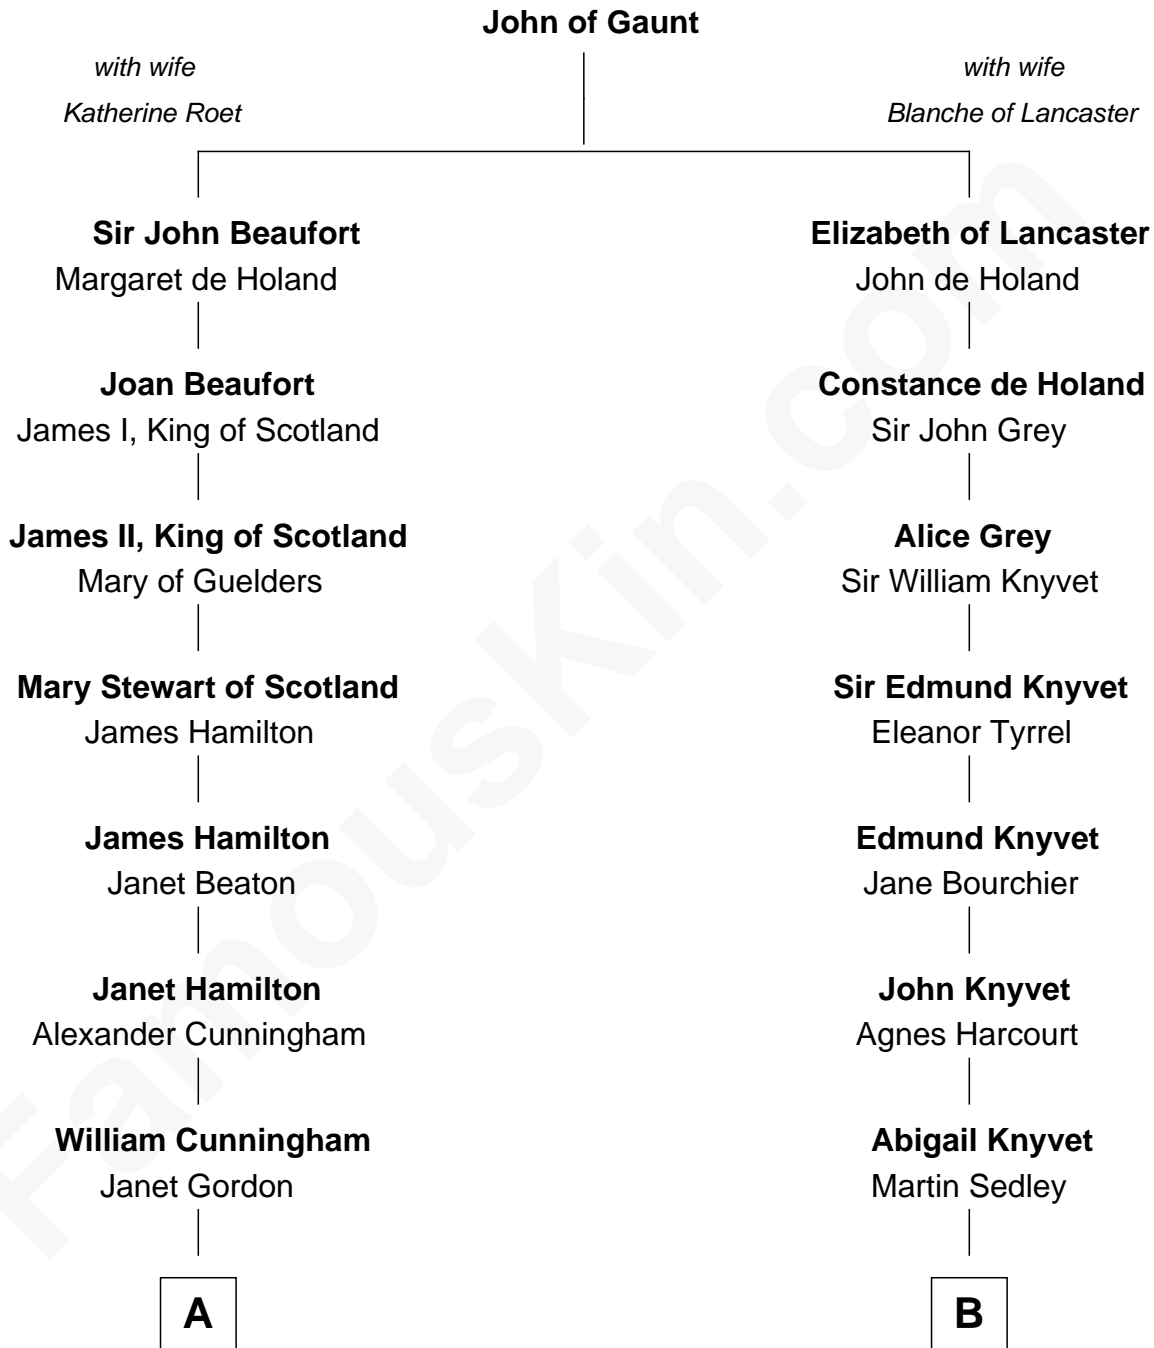

# FamousKin.com Relationship Chart of

**Alexander Hamilton**

*1st U.S. Secretary of the Treasury*

**14th cousin 6 times removed of**

**Carly Fiorina**

*CEO of Hewlett-Packard*

C

**John Walker Weber**

Maude Graves

**Cara Carleton Weber**

Harold Marvin Sneed

**Joseph Tyree Sneed**

Madelon Montross Juergens

**Carly Fiorina**

*CEO of Hewlett-Packard*