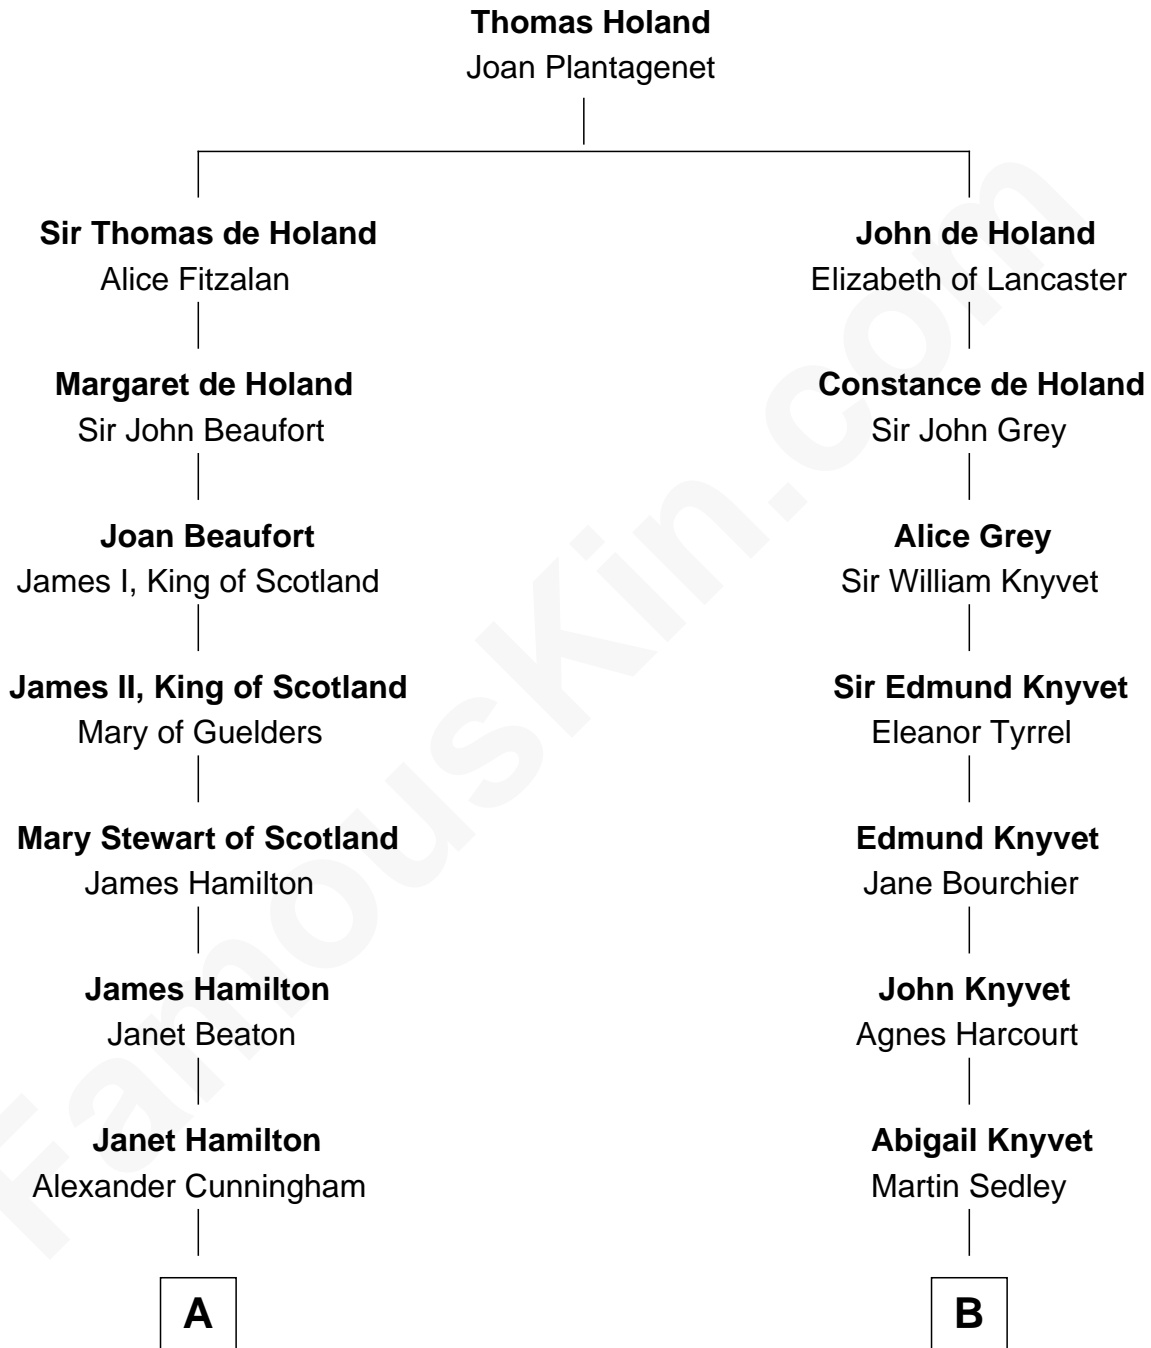

FamousKin.com Relationship Chart of

Alexander Hamilton

1st U.S. Secretary of the Treasury

15th cousin 5 times removed of

Carly Fiorina

CEO of Hewlett-Packard

C

John Walker Weber

Maude Graves

Cara Carleton Weber

Harold Marvin Sneed

Joseph Tyree Sneed

Madelon Montross Juergens

Carly Fiorina

CEO of Hewlett-Packard