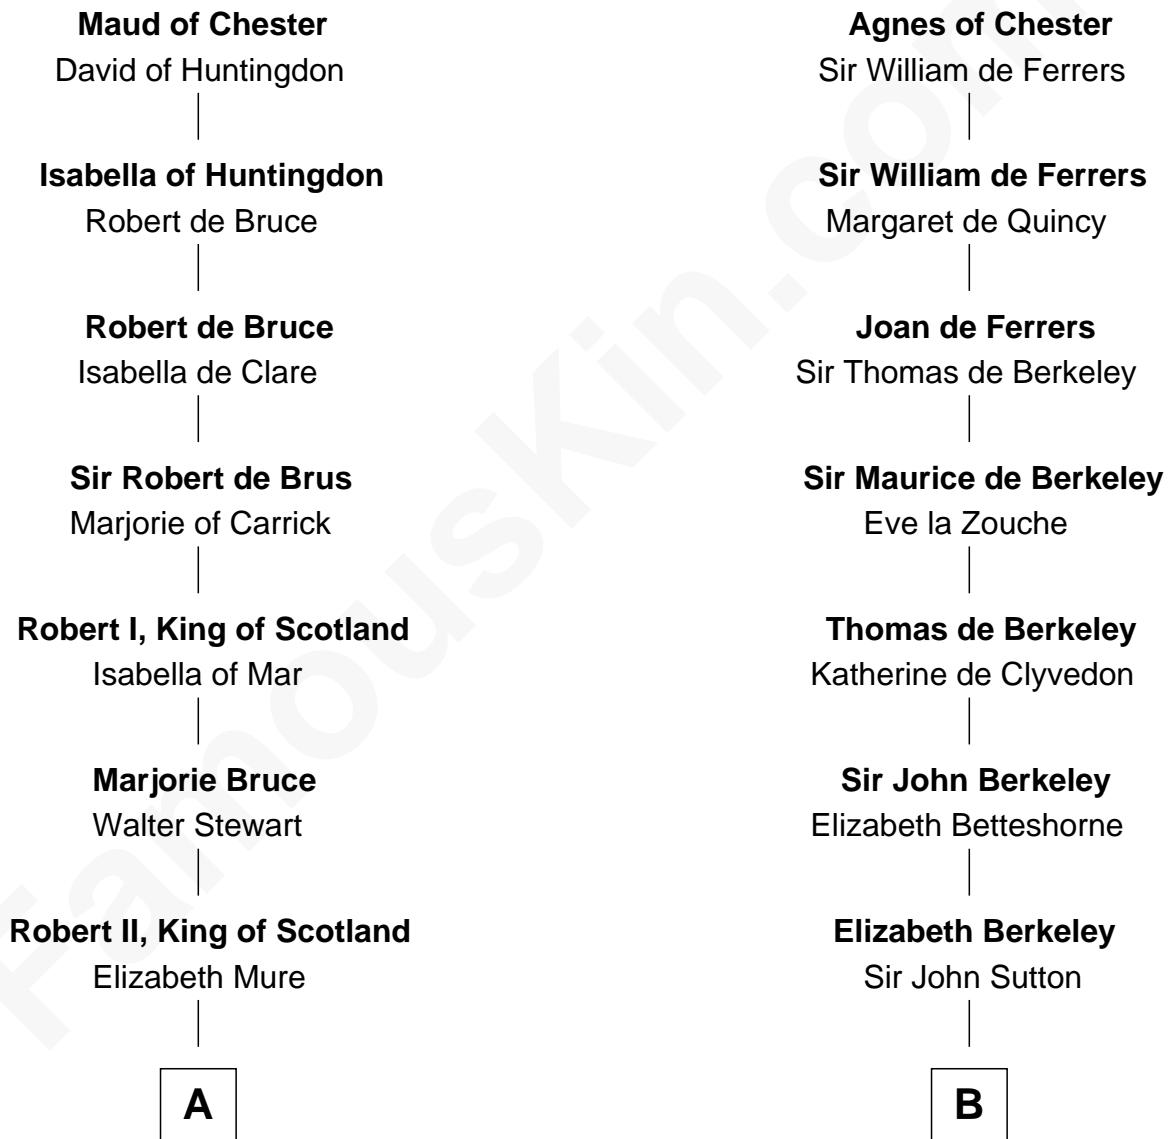

FamousKin.com Relationship Chart of

Alexander Hamilton

1st U.S. Secretary of the Treasury

20th cousin 1 time removed of

Melvyn Douglas

Movie Actor

Hugh de Kevelioc
Bertrade de Montfort

C

Alexander Cunningham
Janet Cunningham

Rebecca Cunningham
John Hamilton

Alexander Hamilton
Elizabeth Pollock

James A. Hamilton
Rachel Fawcett

Alexander Hamilton
1st U.S. Secretary of the Treasury

D

Erskine Douglas
Sophia Garrett

Emma Jane Douglas
Col. George Taliaferro Shackelford

Lena Priscilla Shackelford
Edouard Gregory Hesselberg

Melvyn Douglas
Movie Actor

FamousKin.com