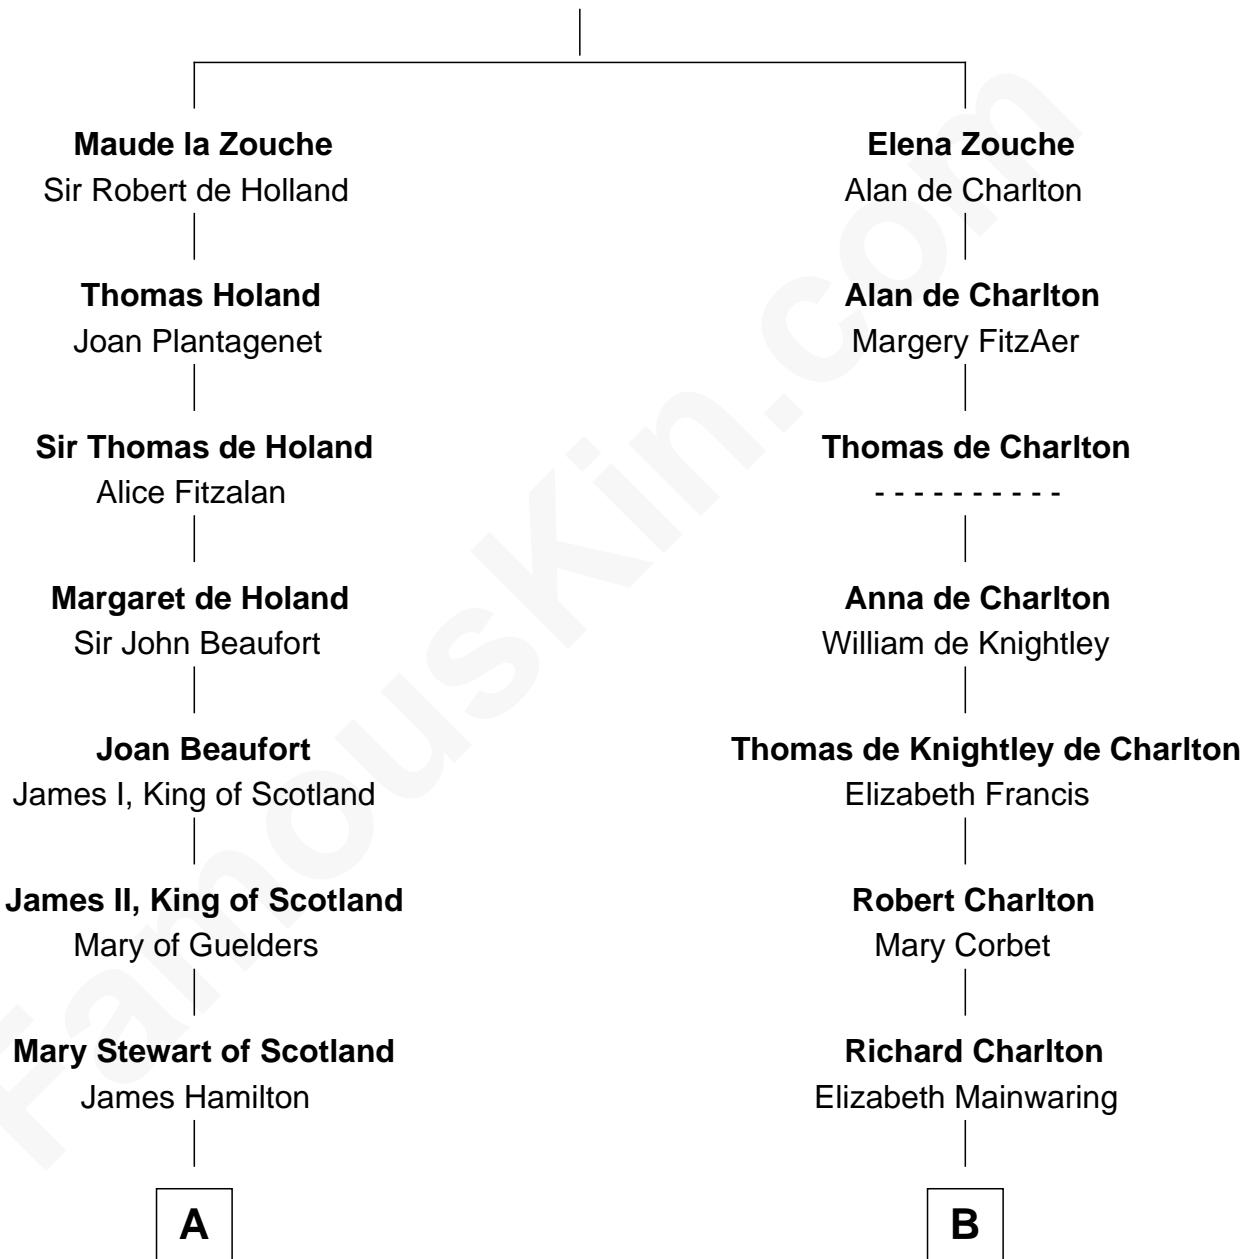

# FamousKin.com Relationship Chart of

**Alexander Hamilton**

*1st U.S. Secretary of the Treasury*

**17th cousin 4 times removed of**

**Sarah Palin**

*9th Governor of Alaska*

**Sir Alan la Zouche**

Eleanor de Segrave

Sarah Sheeran

**Sarah Palin**

*9th Governor of Alaska*