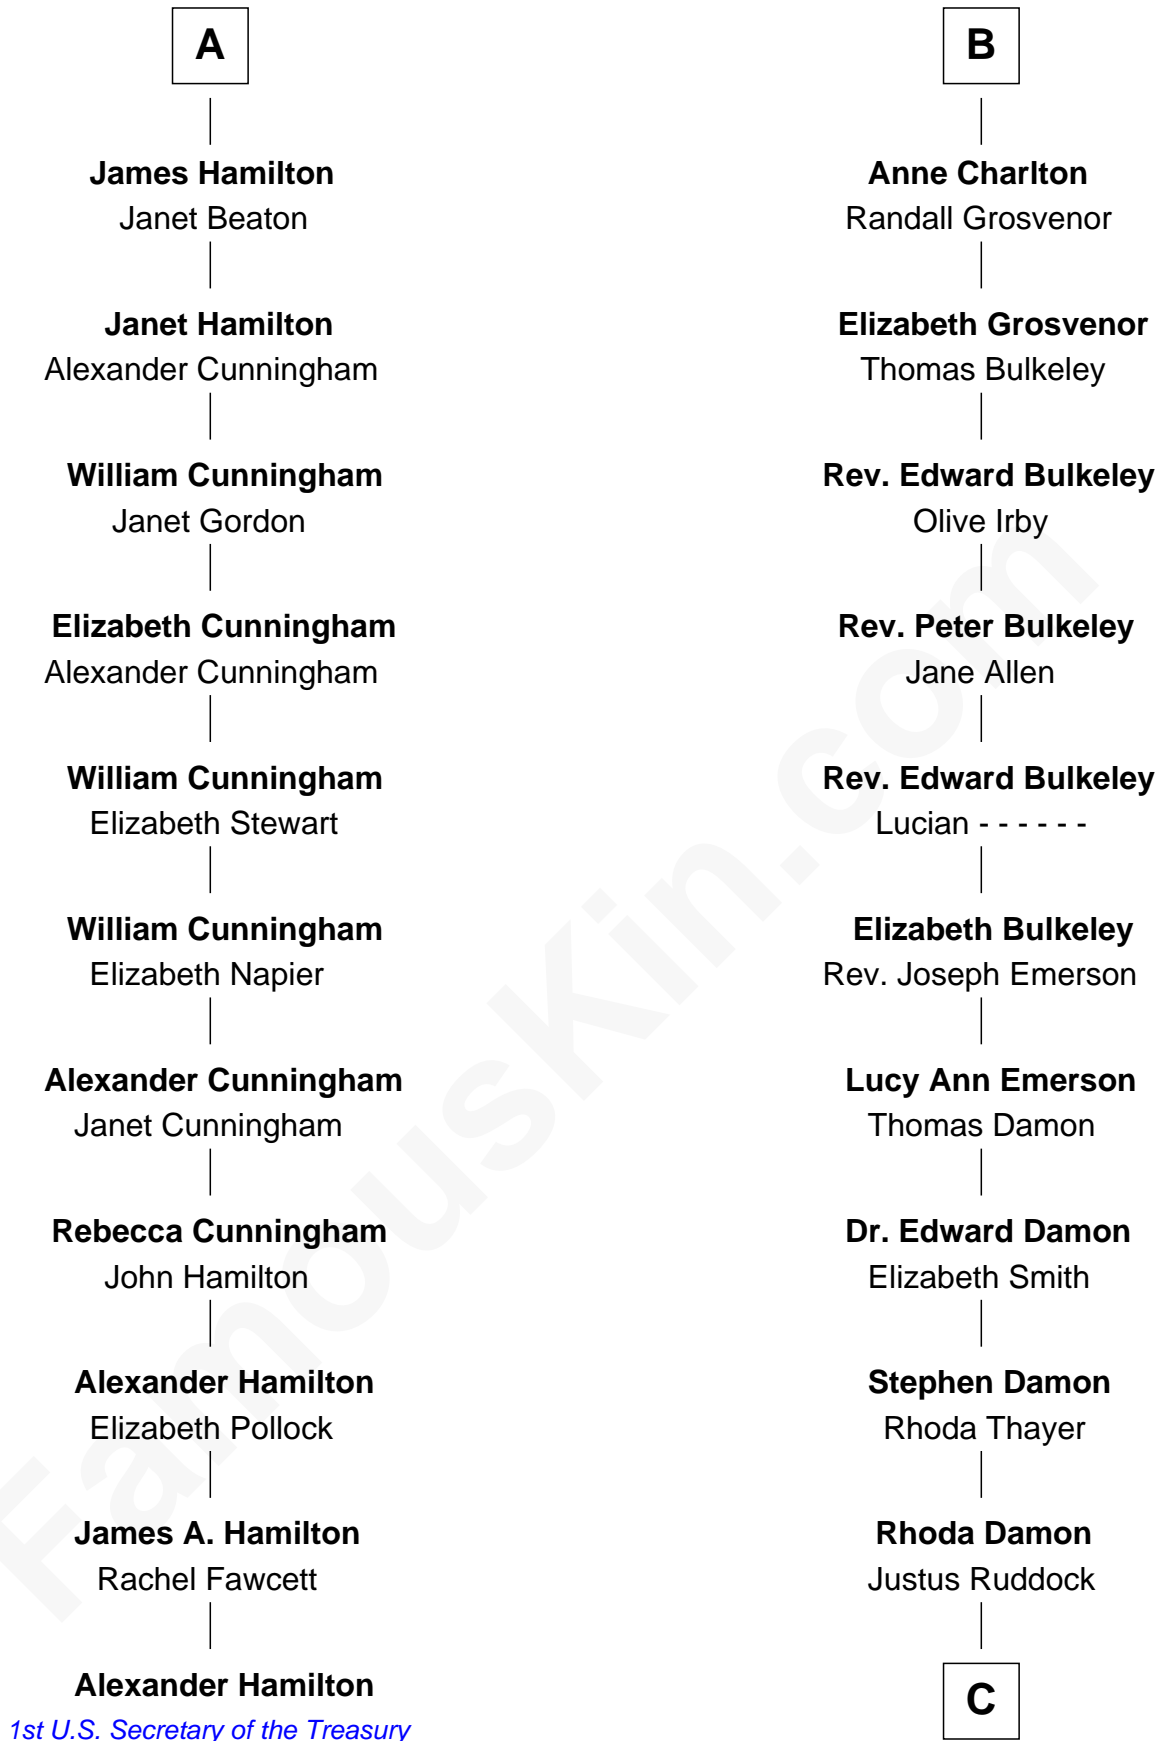

# FamousKin.com Relationship Chart of

**Alexander Hamilton**

*1st U.S. Secretary of the Treasury*

**17th cousin 4 times removed of**

**Sarah Palin**

*9th Governor of Alaska*

**Sir Alan la Zouche**

Eleanor de Segrave

**C**

Thomas S. Ruddock

Maria Nancy Newell

May Belle Ruddock

Henry Charles Brandt

Nellie Marie Brandt

Charles Francis Heath

Charles Richard Heath

Sarah Sheeran

**Sarah Palin**

*9th Governor of Alaska*