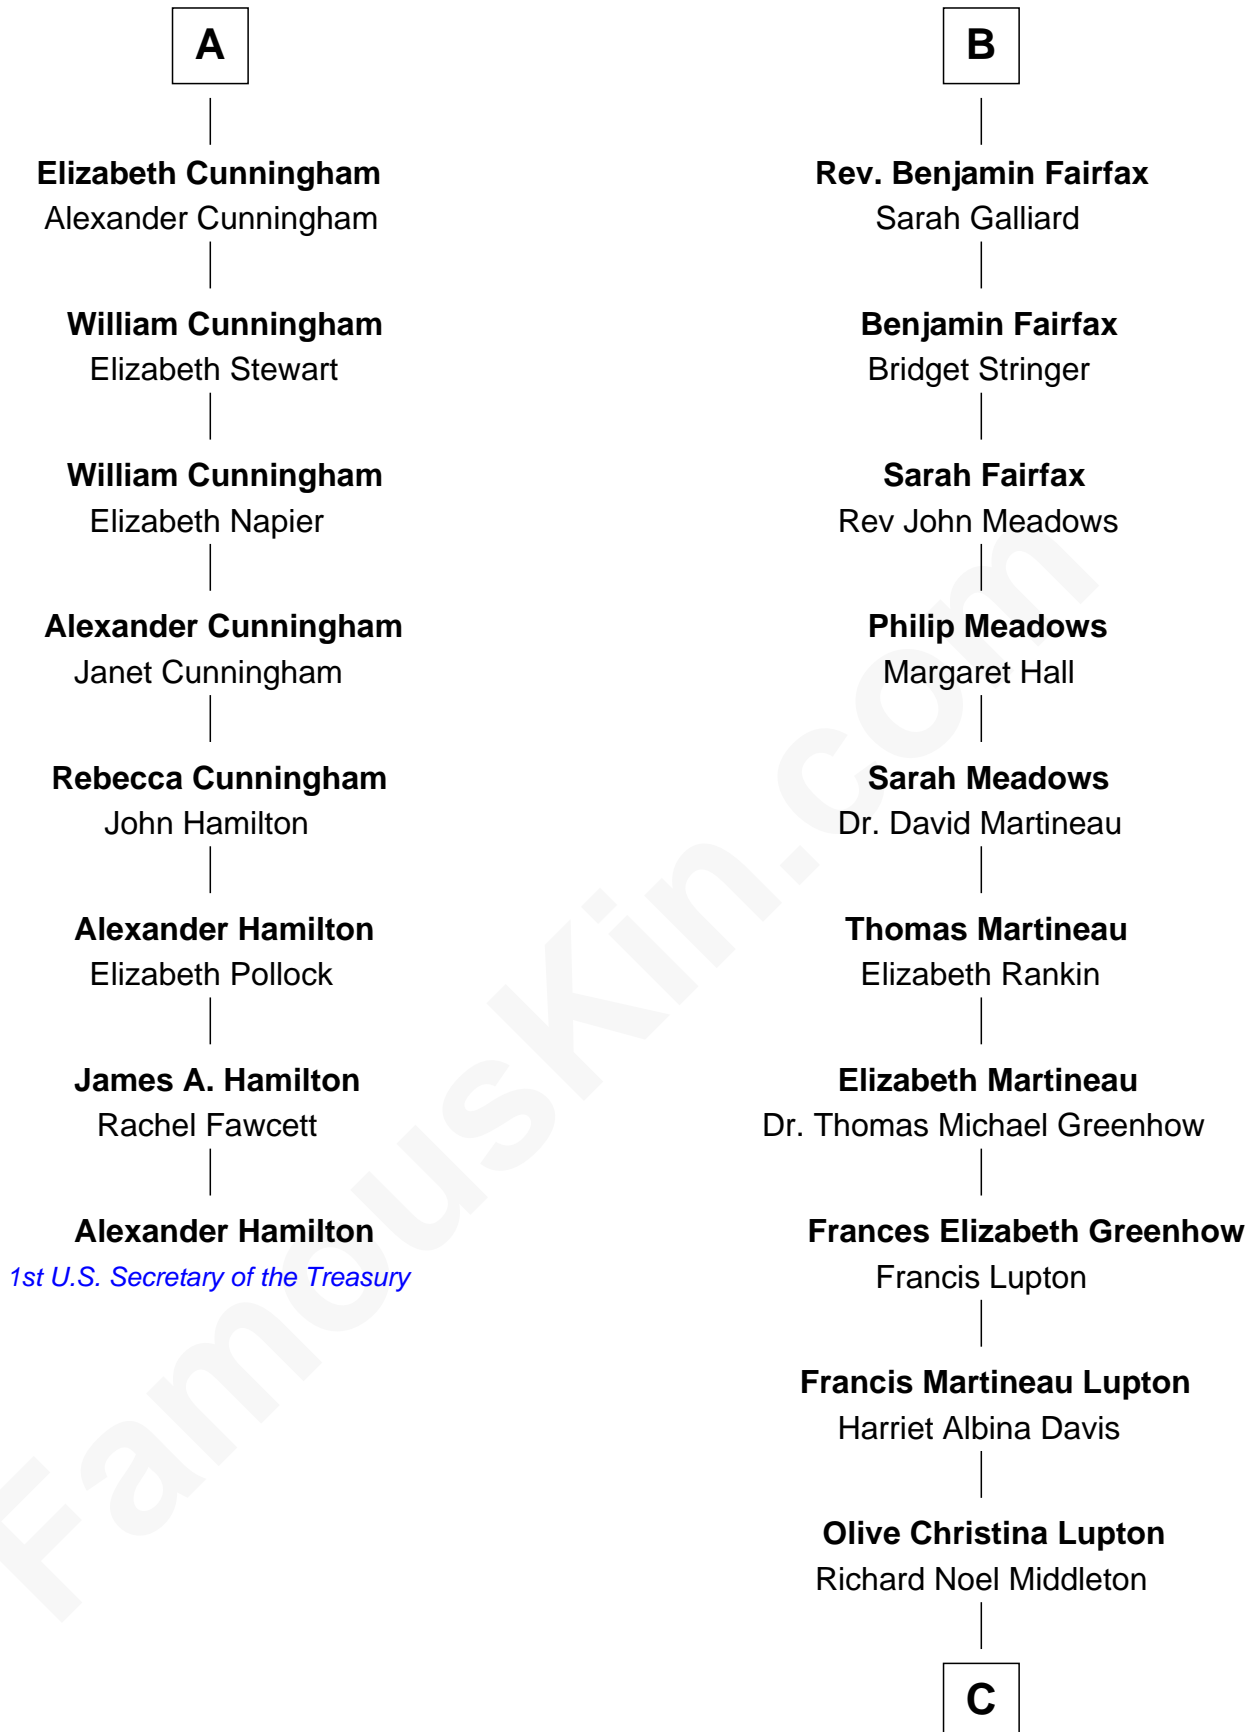

FamousKin.com Relationship Chart of

Alexander Hamilton

1st U.S. Secretary of the Treasury

14th cousin 5 times removed of

Catherine Middleton

Princess of Wales

C

Peter Francis Middleton

Valerie Glassborow

Michael Francis Middleton

Carole Elizabeth Goldsmith

Catherine Middleton

Princess of Wales

FamousKin.com