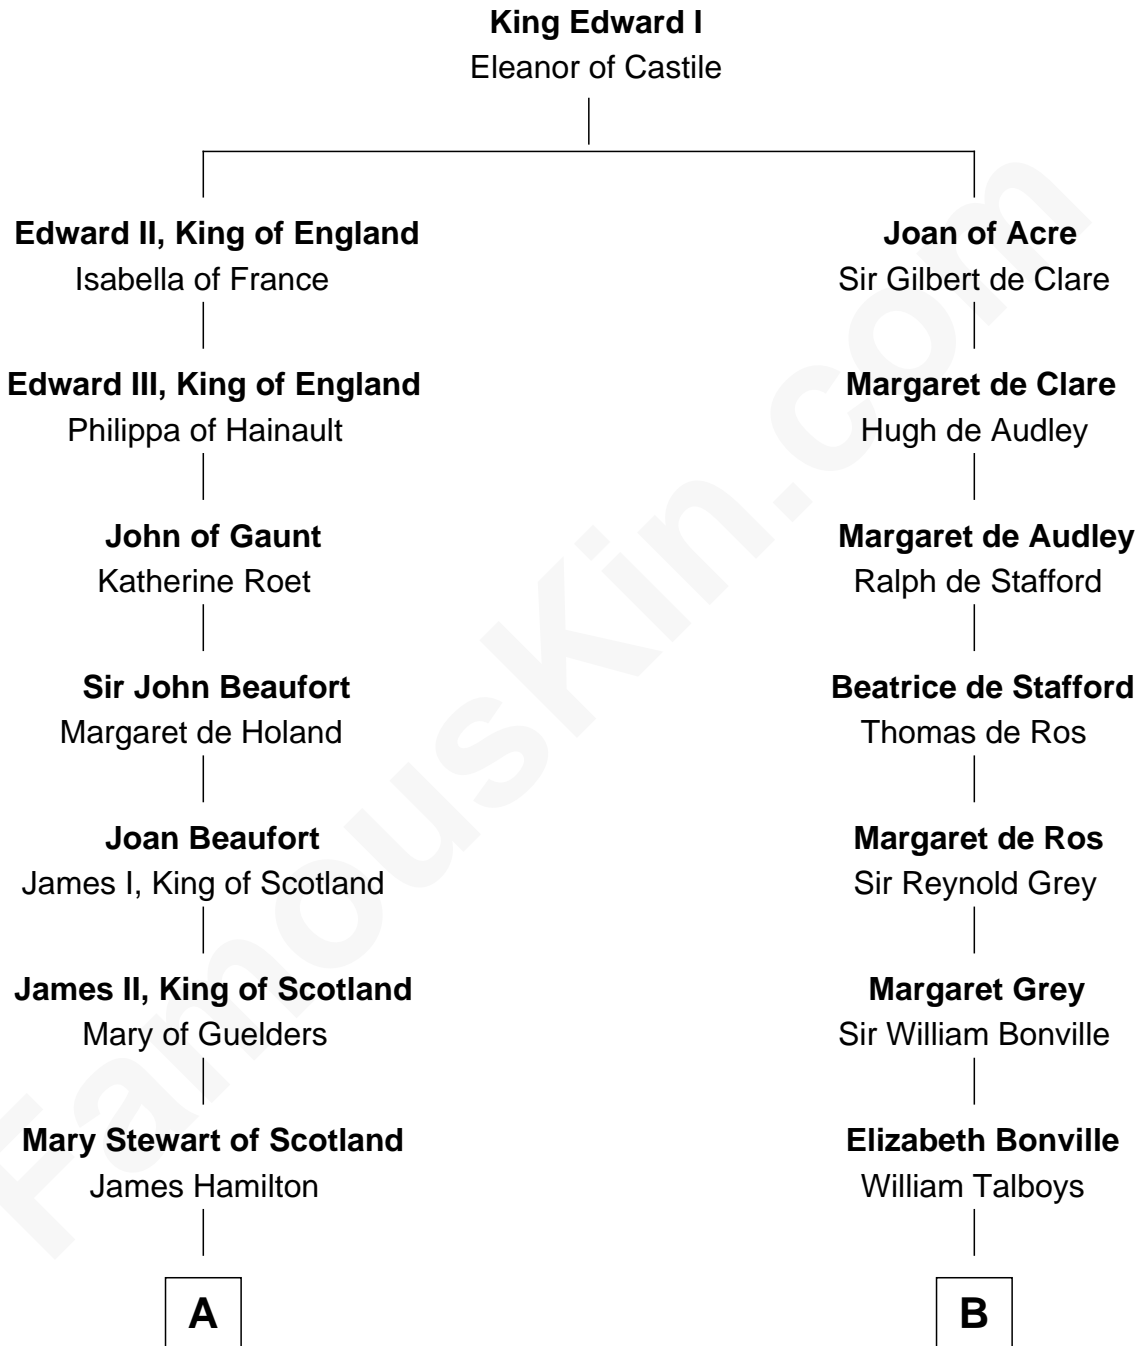

FamousKin.com Relationship Chart of

Alexander Hamilton

1st U.S. Secretary of the Treasury

17th cousin 2 times removed of

William Rufus Day

36th U.S. Secretary of State

C

—
Rufus Paine Spalding

Lucretia A. Swift

—
Emily Swift Spalding

Luther Day

—
William Rufus Day

36th U.S. Secretary of State

FamousKin.com