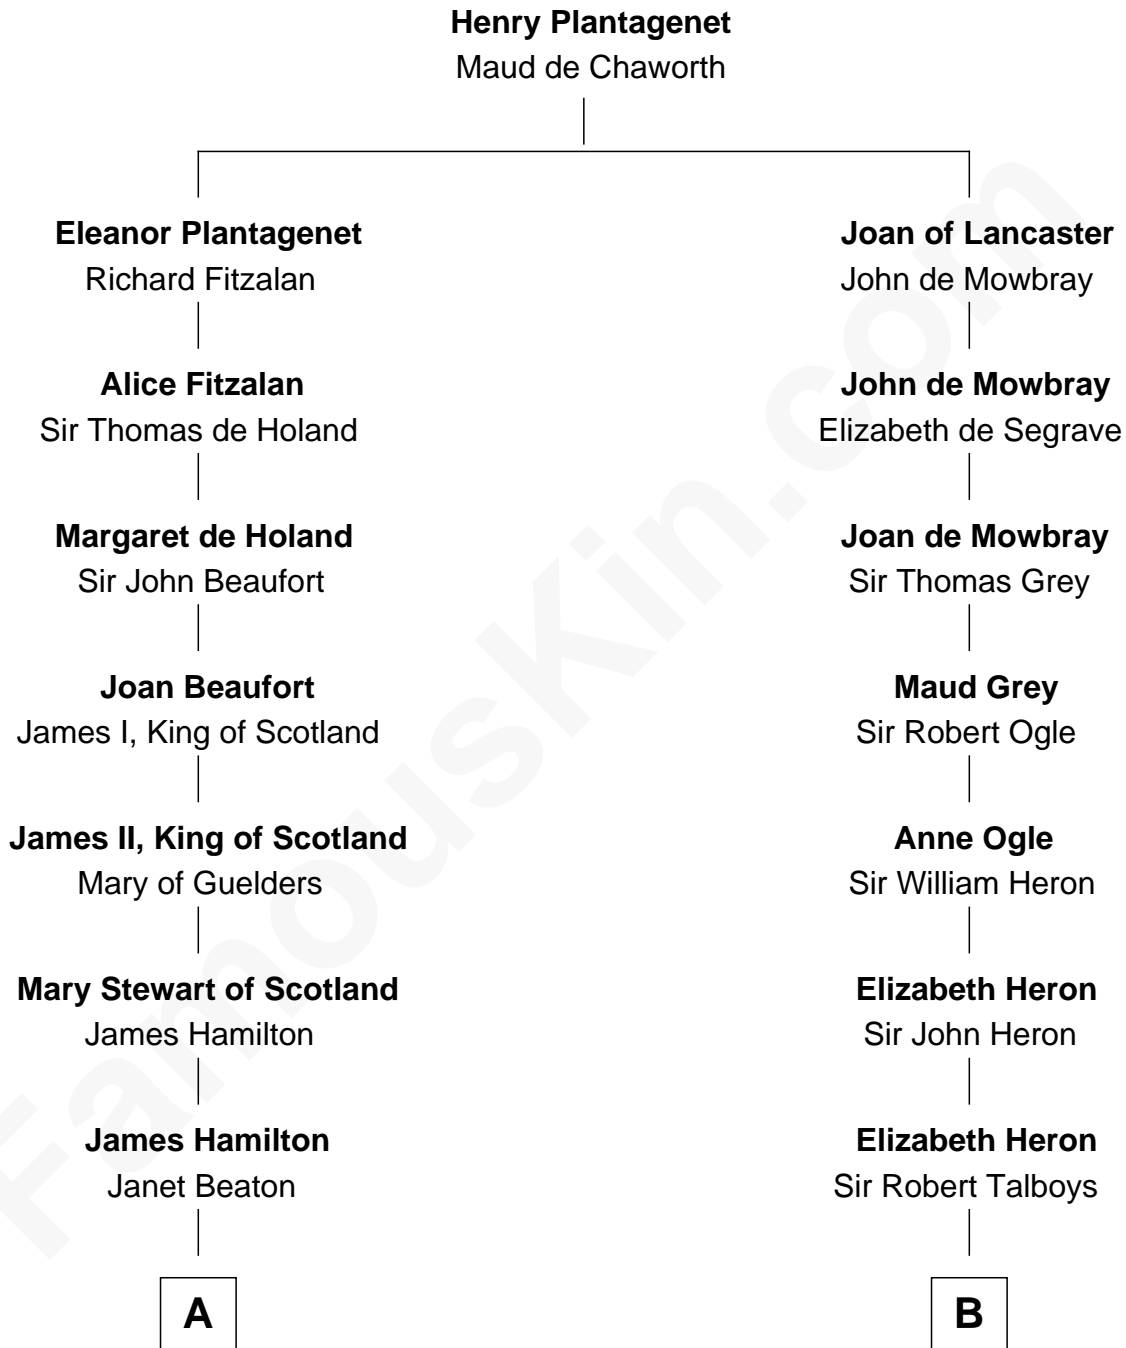

FamousKin.com Relationship Chart of

Alexander Hamilton

1st U.S. Secretary of the Treasury

16th cousin 2 times removed of

William Rufus Day

36th U.S. Secretary of State

C

Emily Swift Spalding

Luther Day

William Rufus Day

36th U.S. Secretary of State

FamousKin.com