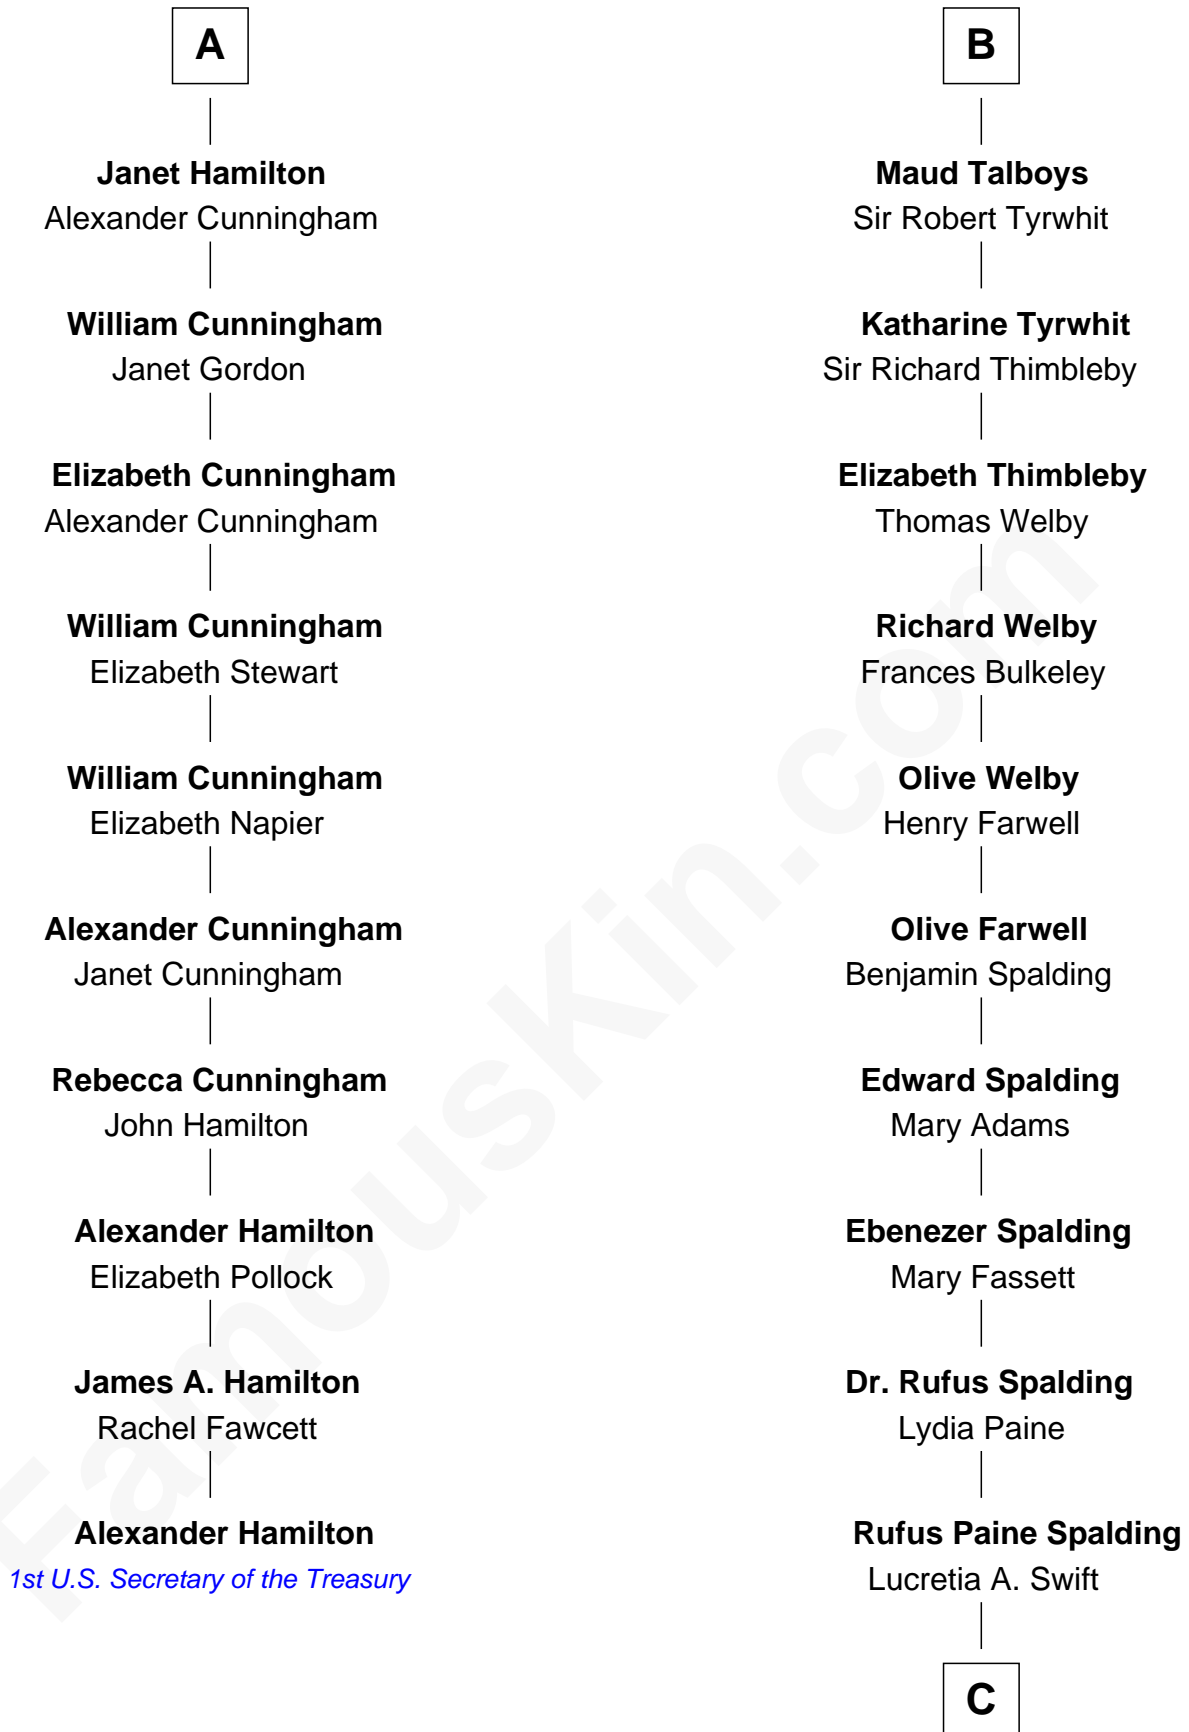

FamousKin.com Relationship Chart of

Alexander Hamilton

1st U.S. Secretary of the Treasury

16th cousin 2 times removed of

William Rufus Day

36th U.S. Secretary of State

C

Emily Swift Spalding

Luther Day

William Rufus Day

36th U.S. Secretary of State

FamousKin.com