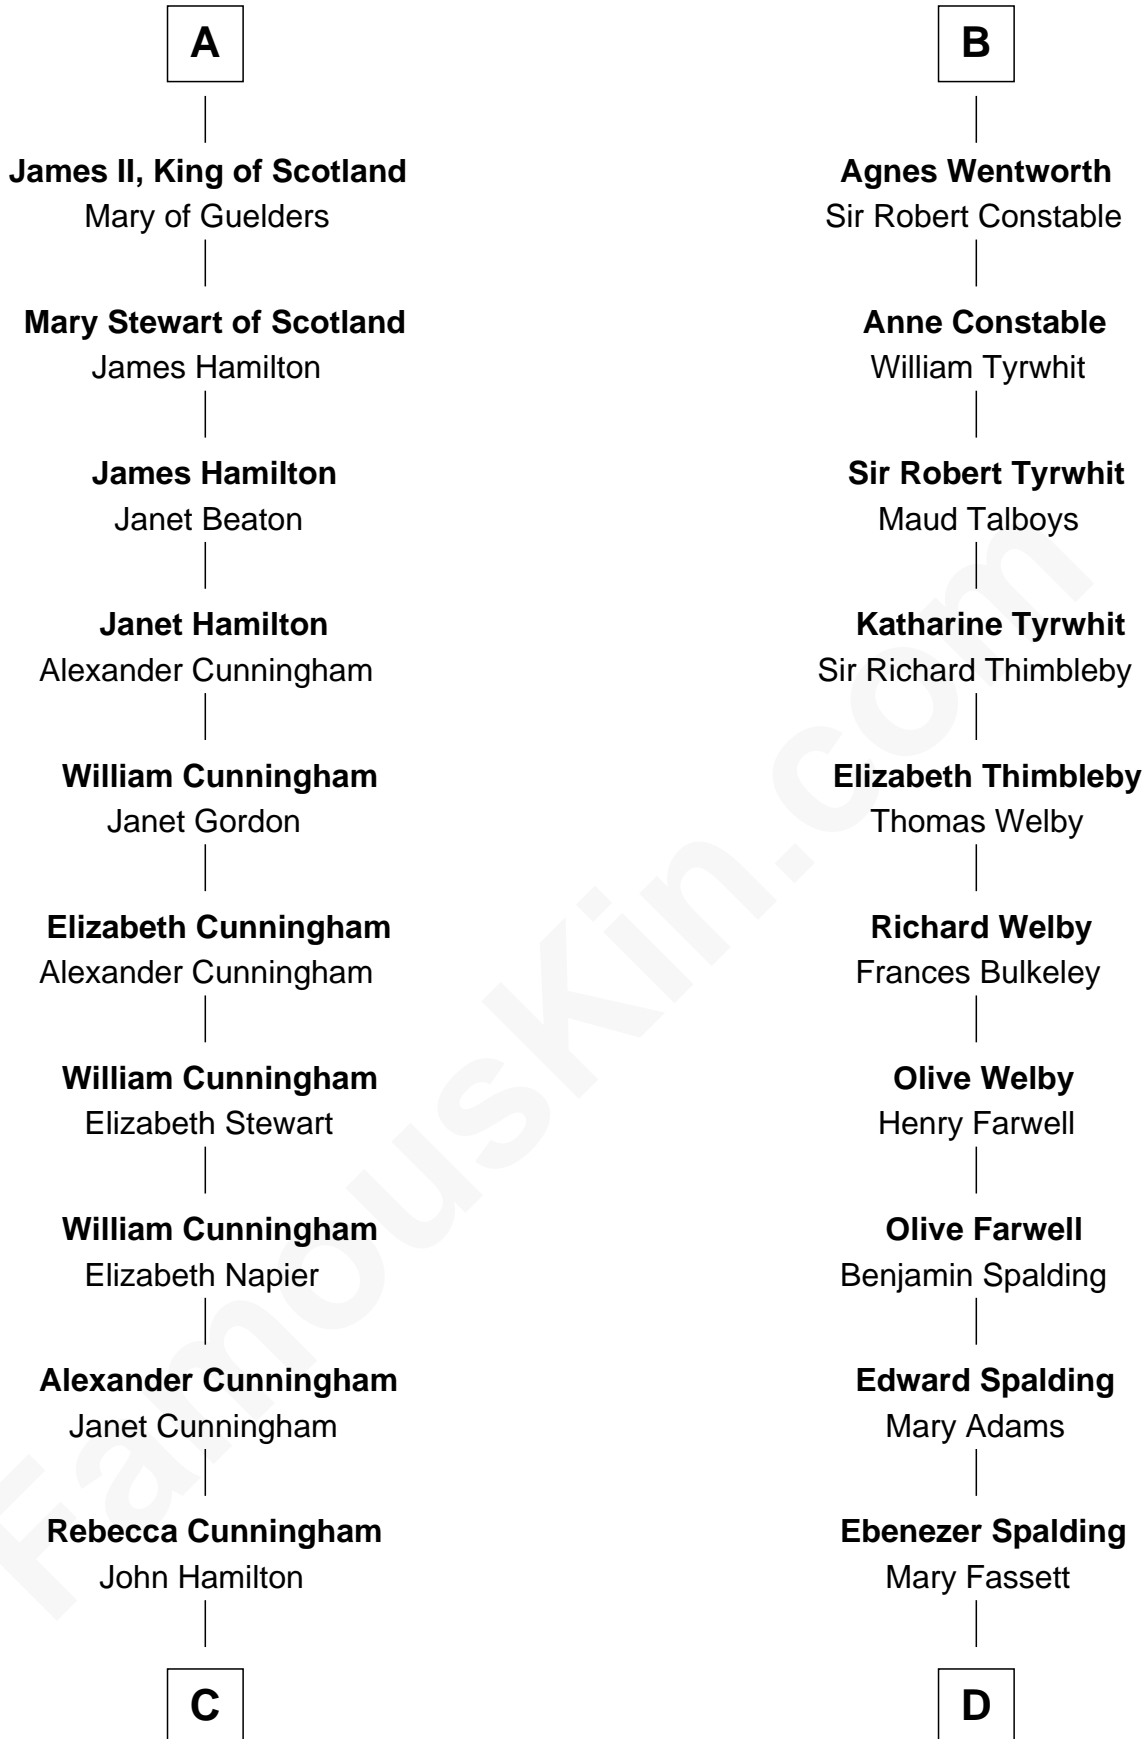

FamousKin.com Relationship Chart of

Alexander Hamilton

1st U.S. Secretary of the Treasury

19th cousin 1 time removed of

William Rufus Day

36th U.S. Secretary of State

Gilbert de Clare

Isabel Marshal

C

Alexander Hamilton

Elizabeth Pollock

James A. Hamilton

Rachel Fawcett

Alexander Hamilton

1st U.S. Secretary of the Treasury

D