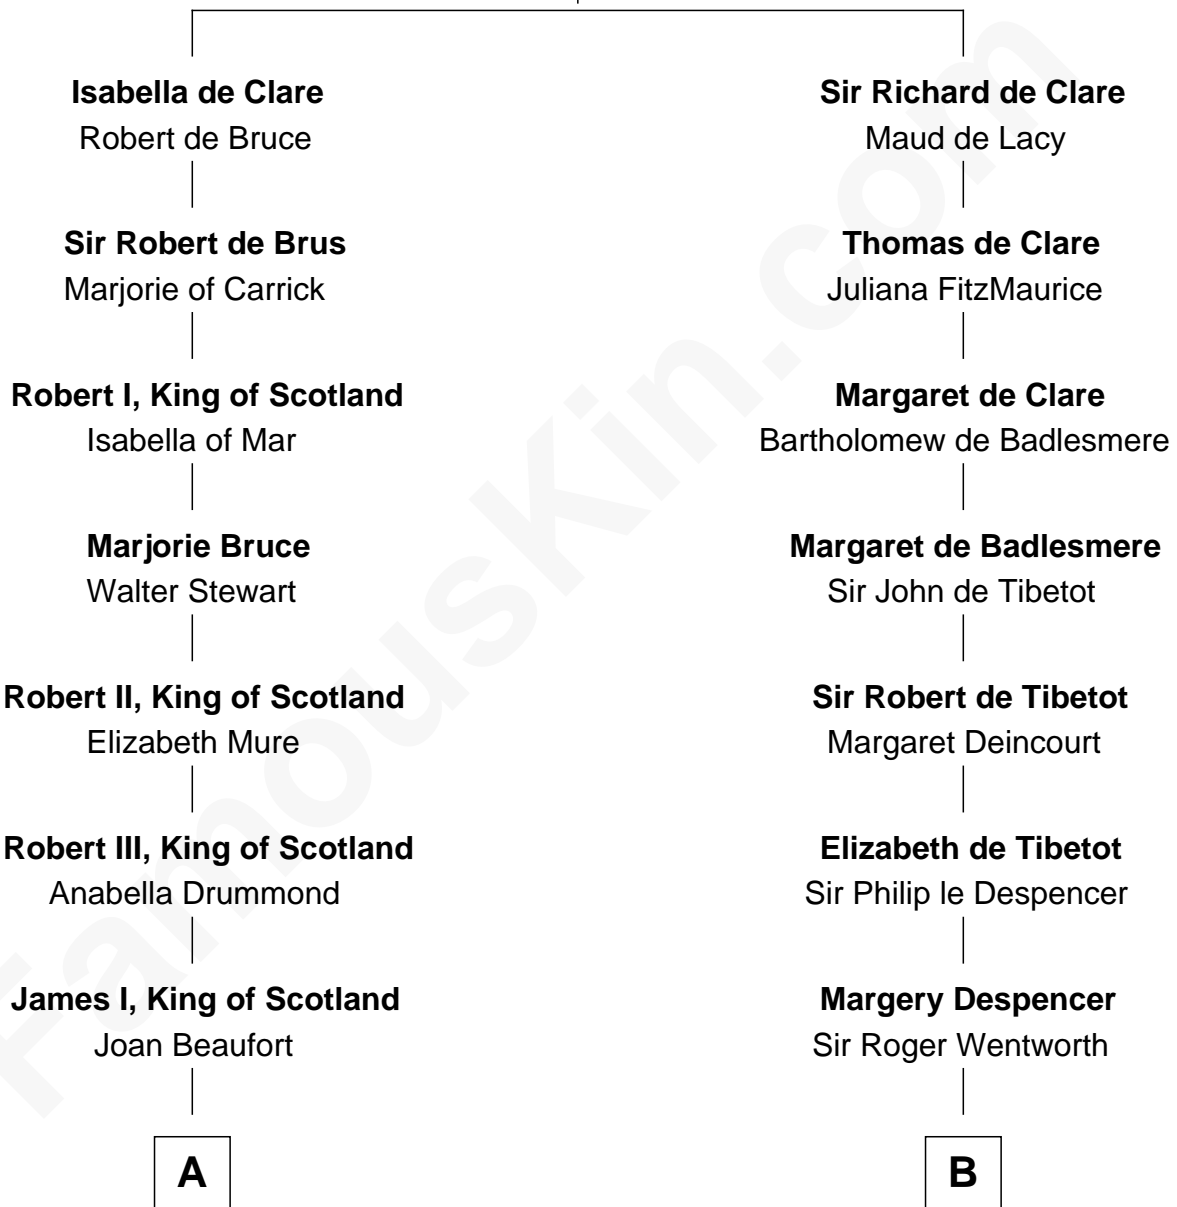

FamousKin.com Relationship Chart of

Alexander Hamilton

1st U.S. Secretary of the Treasury

19th cousin 1 time removed of

William Rufus Day

36th U.S. Secretary of State

Gilbert de Clare

Isabel Marshal

C

Alexander Hamilton

Elizabeth Pollock

James A. Hamilton

Rachel Fawcett

Alexander Hamilton

1st U.S. Secretary of the Treasury

D