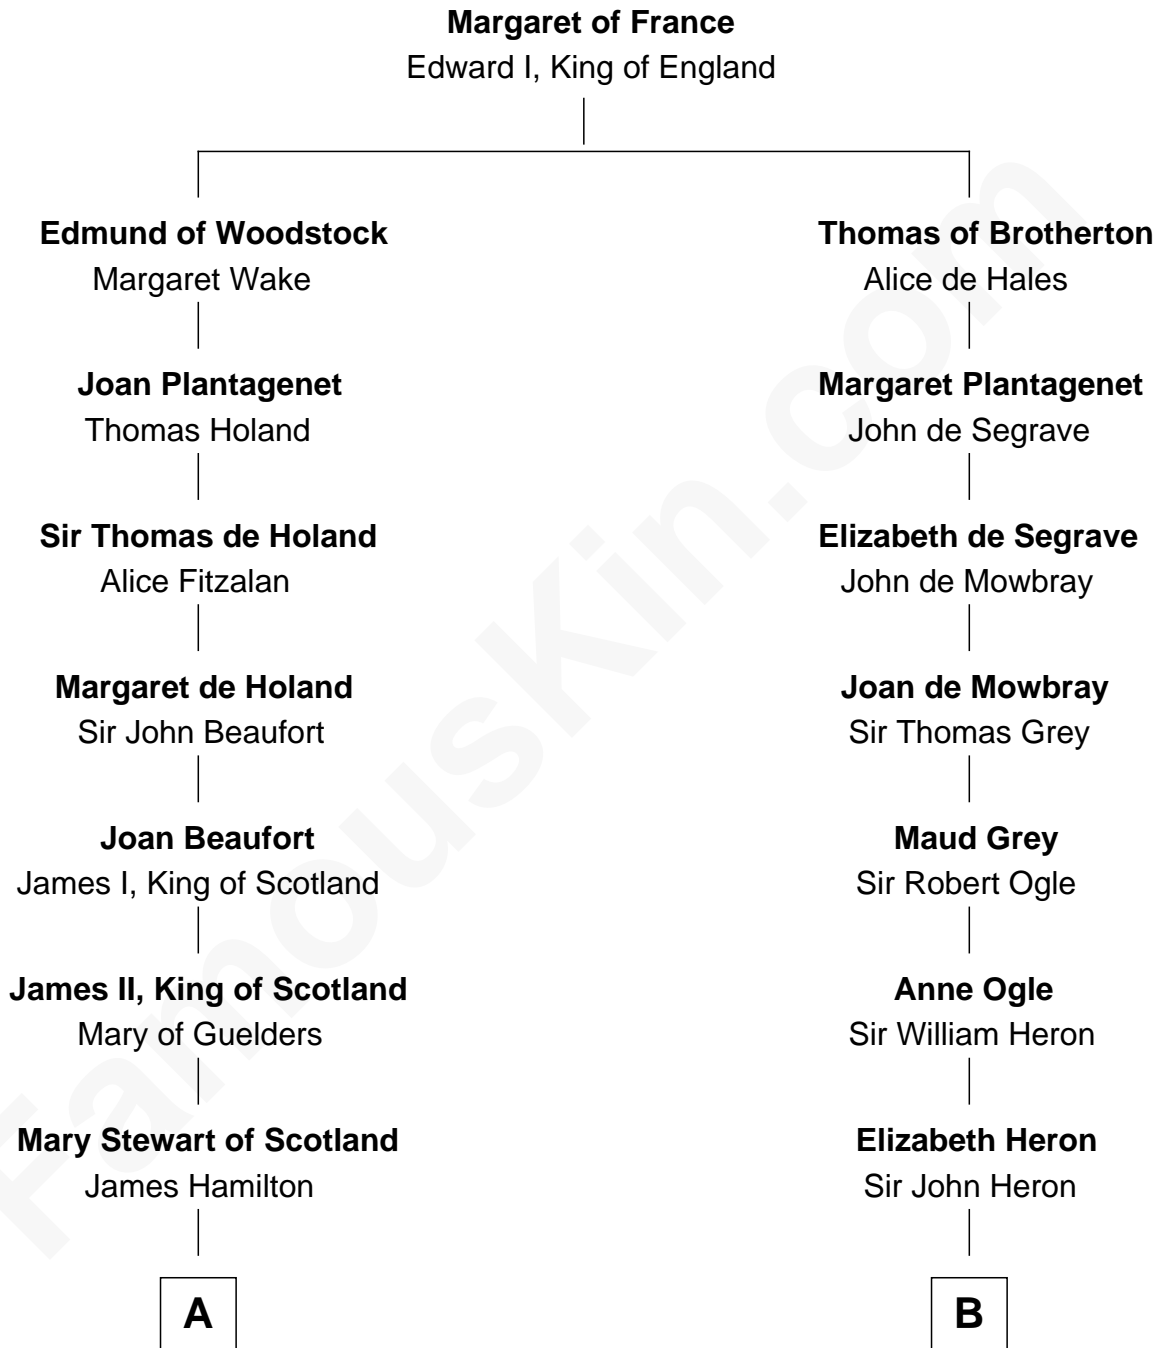

# FamousKin.com Relationship Chart of

**Alexander Hamilton**

*1st U.S. Secretary of the Treasury*

**17th cousin 2 times removed of**

**William Rufus Day**

*36th U.S. Secretary of State*

**C**

—  
**Rufus Paine Spalding**

Lucretia A. Swift

—  
**Emily Swift Spalding**

Luther Day

—  
**William Rufus Day**

*36th U.S. Secretary of State*

FamousKin.com