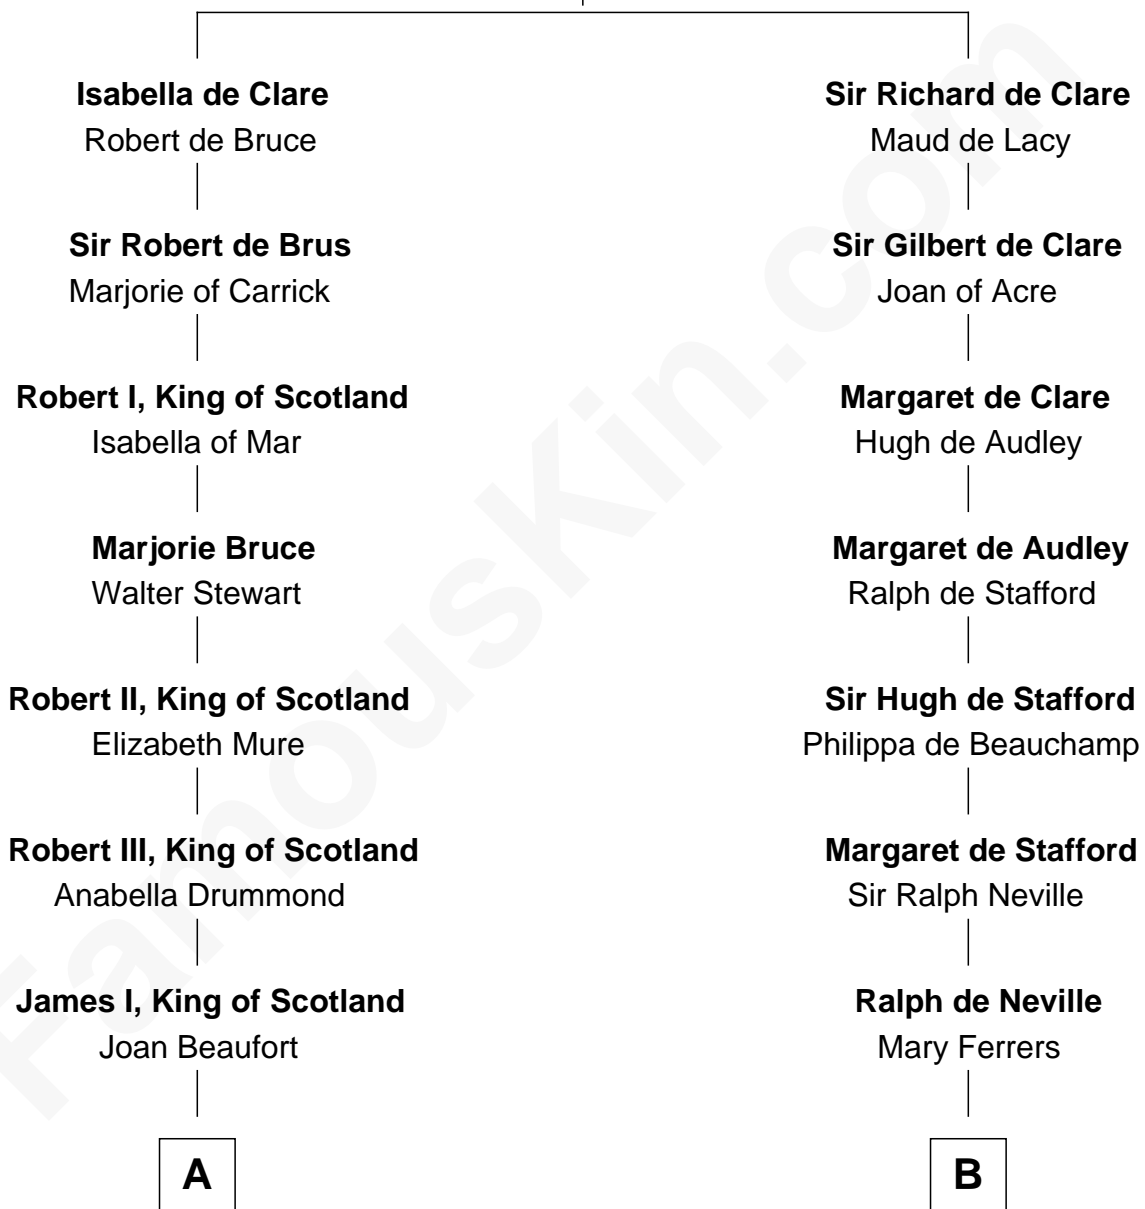

# FamousKin.com Relationship Chart of

**Alexander Hamilton**

*1st U.S. Secretary of the Treasury*

19th cousin of

**Harriet Martineau**

*Author of The Hour and the Man*

**Gilbert de Clare**

Isabel Marshal

**C**

**Alexander Hamilton**

Elizabeth Pollock

**James A. Hamilton**

Rachel Fawcett

**Alexander Hamilton**

*1st U.S. Secretary of the Treasury*

**D**