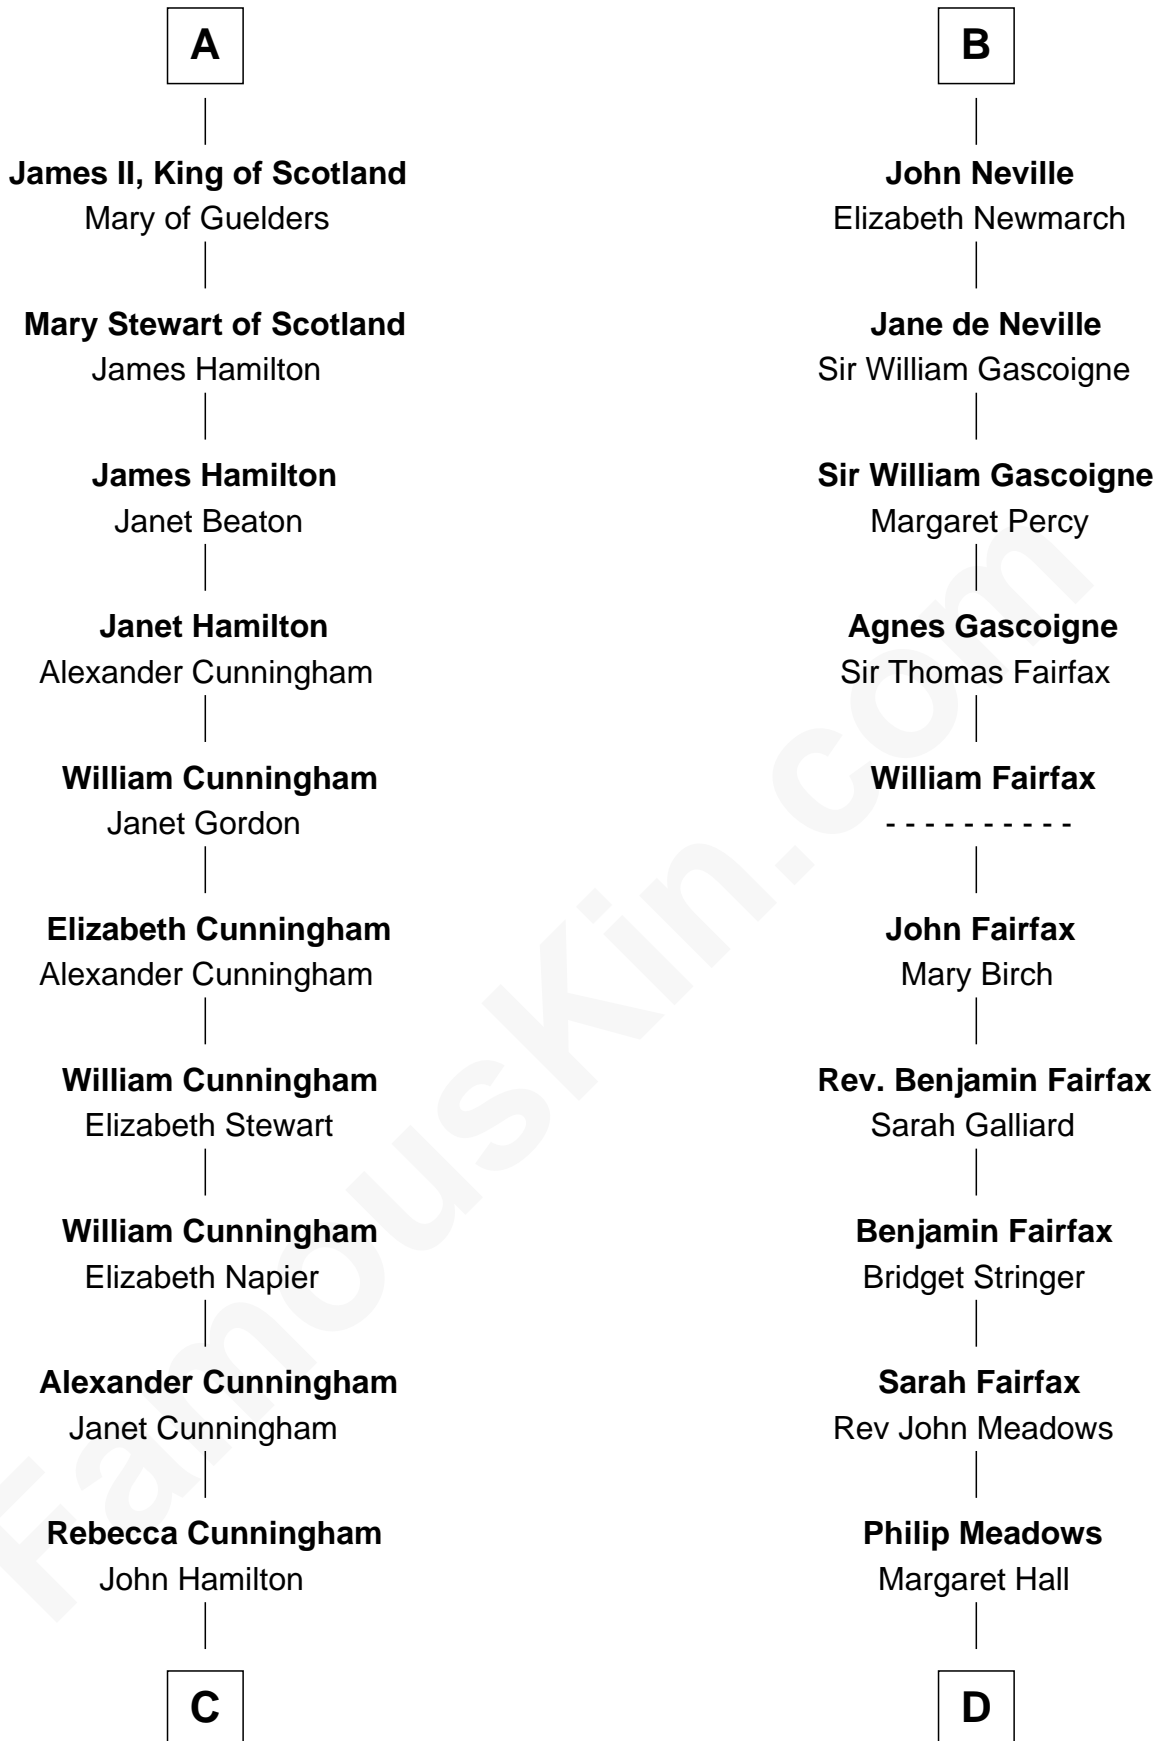

# FamousKin.com Relationship Chart of

**Alexander Hamilton**

*1st U.S. Secretary of the Treasury*

19th cousin of

**Harriet Martineau**

*Author of The Hour and the Man*

**Gilbert de Clare**

Isabel Marshal

**C**

**Alexander Hamilton**

Elizabeth Pollock

**James A. Hamilton**

Rachel Fawcett

**Alexander Hamilton**

*1st U.S. Secretary of the Treasury*

**D**