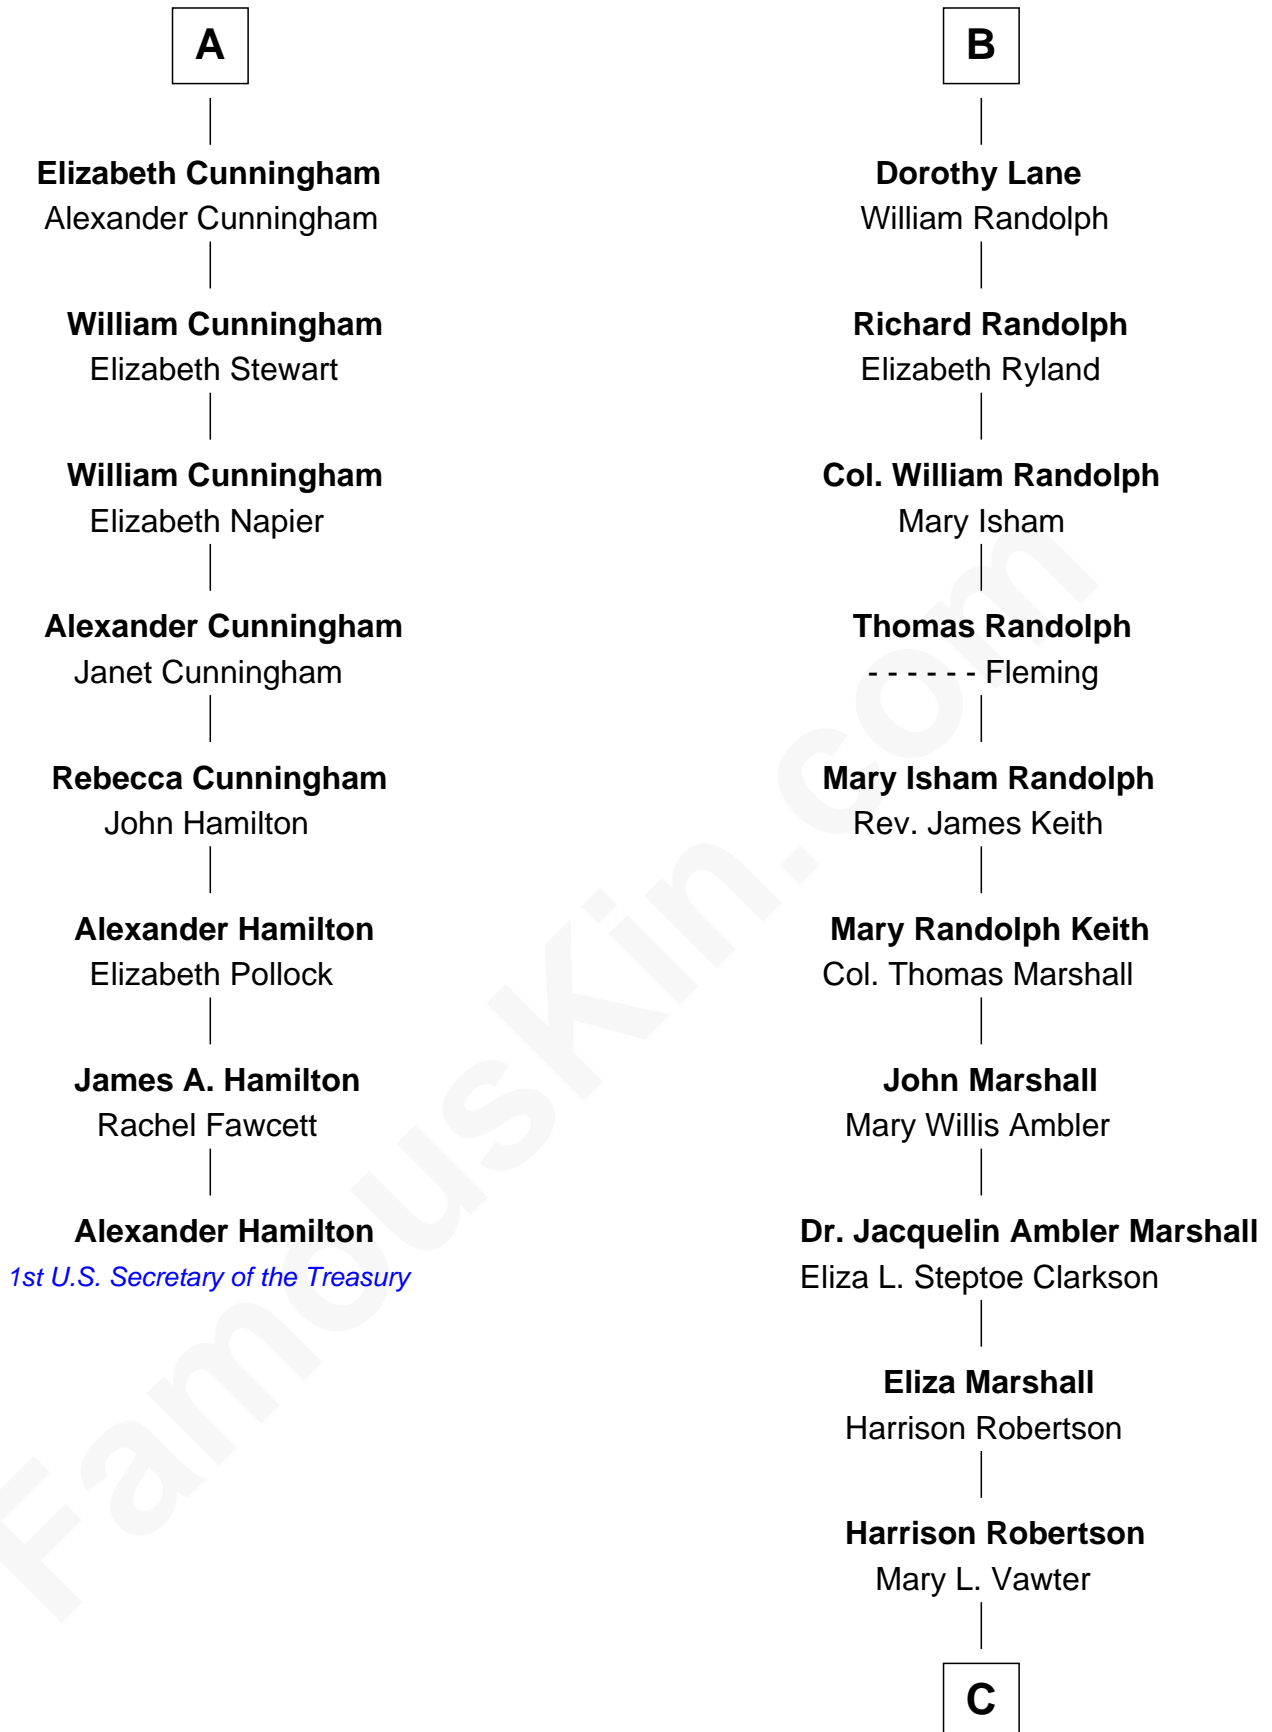

FamousKin.com Relationship Chart of

Alexander Hamilton

1st U.S. Secretary of the Treasury

14th cousin 5 times removed of

Mary Chapin Carpenter

Singer and Songwriter

John of Gaunt

Katherine Roet

C

Harrison Marshall Robertson

Mary MacKenzie

Mary Bowie Robertson

Chapin Carpenter

Mary Chapin Carpenter

Singer and Songwriter

FamousKin.com