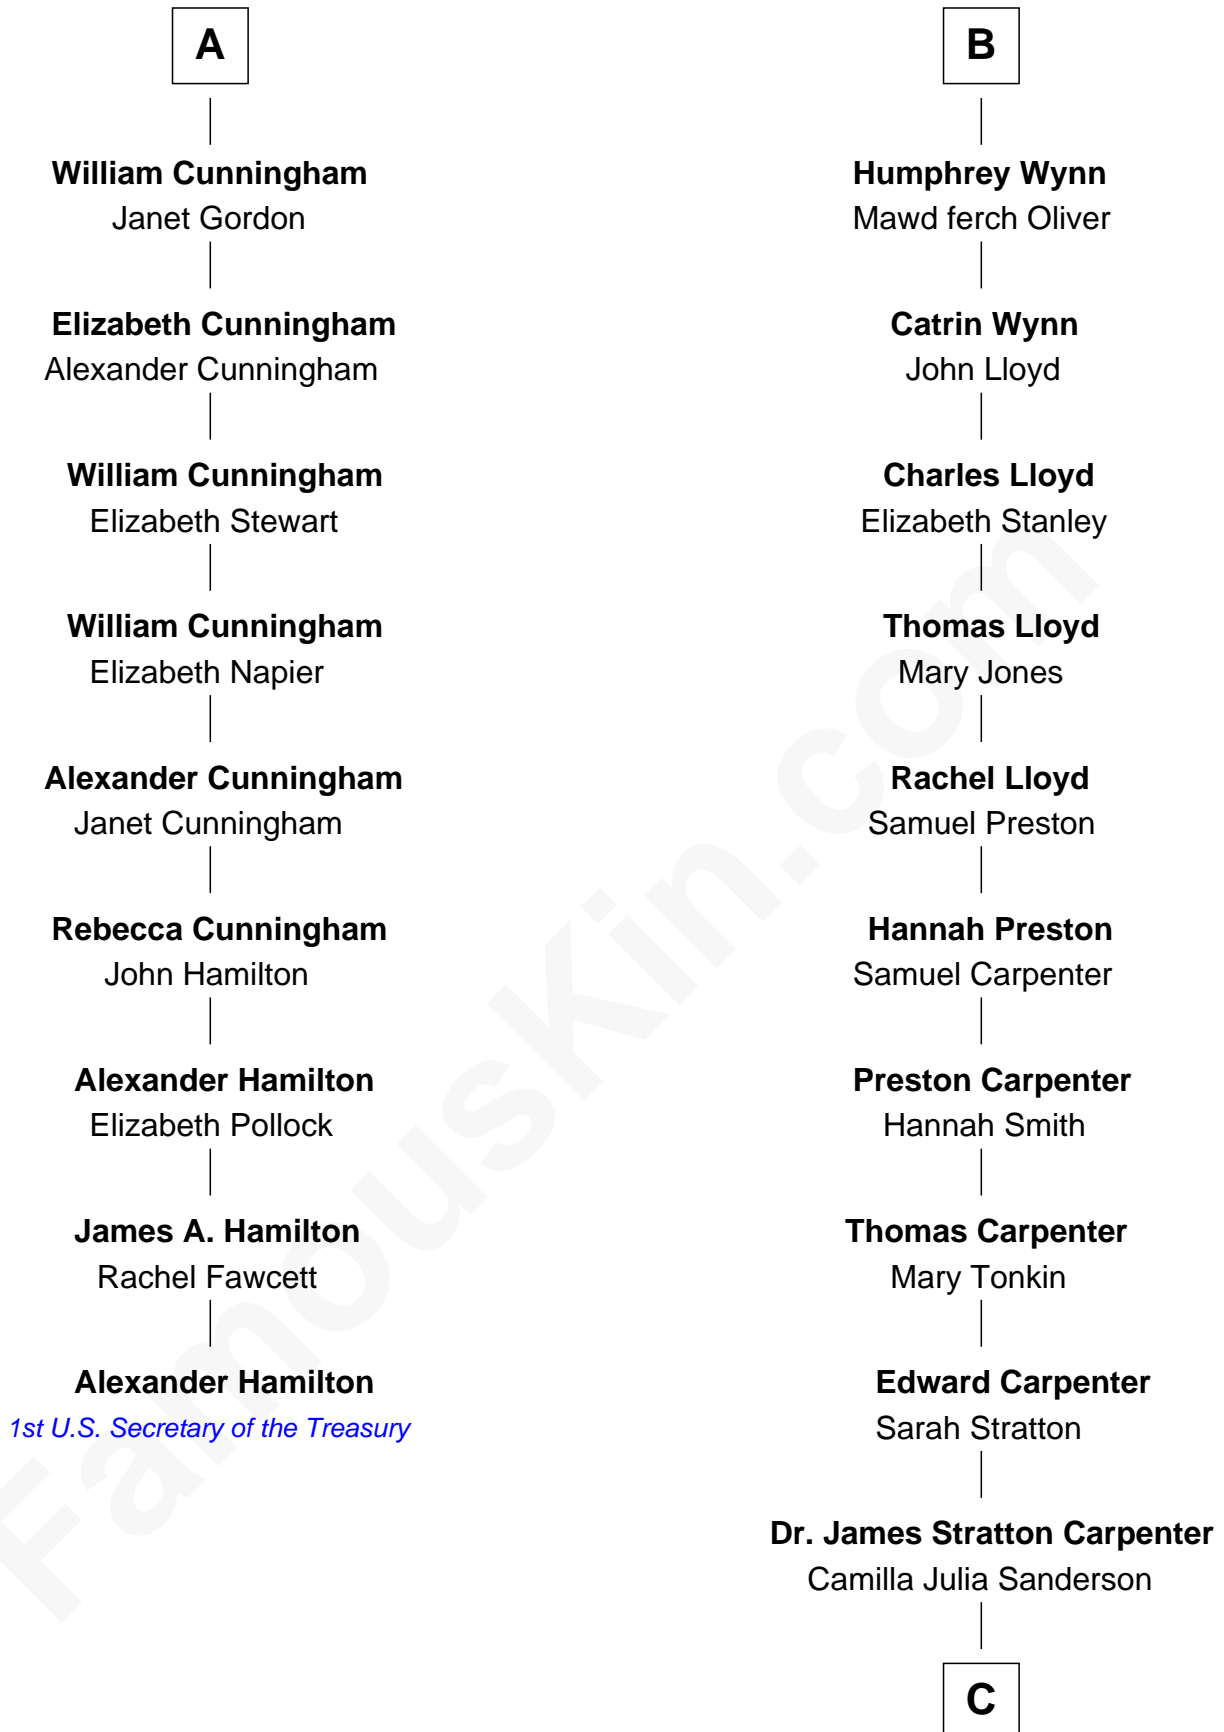

FamousKin.com Relationship Chart of

Alexander Hamilton

1st U.S. Secretary of the Treasury

15th cousin 6 times removed of

Mary Chapin Carpenter

Singer and Songwriter

C

Dr. John Thomas Carpenter

Eliza Adelaide Hill

Dr. James Stratton Carpenter

Lillian Louise Chapin

Chapin Carpenter

Ruth Smythe

Chapin Carpenter

Mary Bowie Robertson

Mary Chapin Carpenter