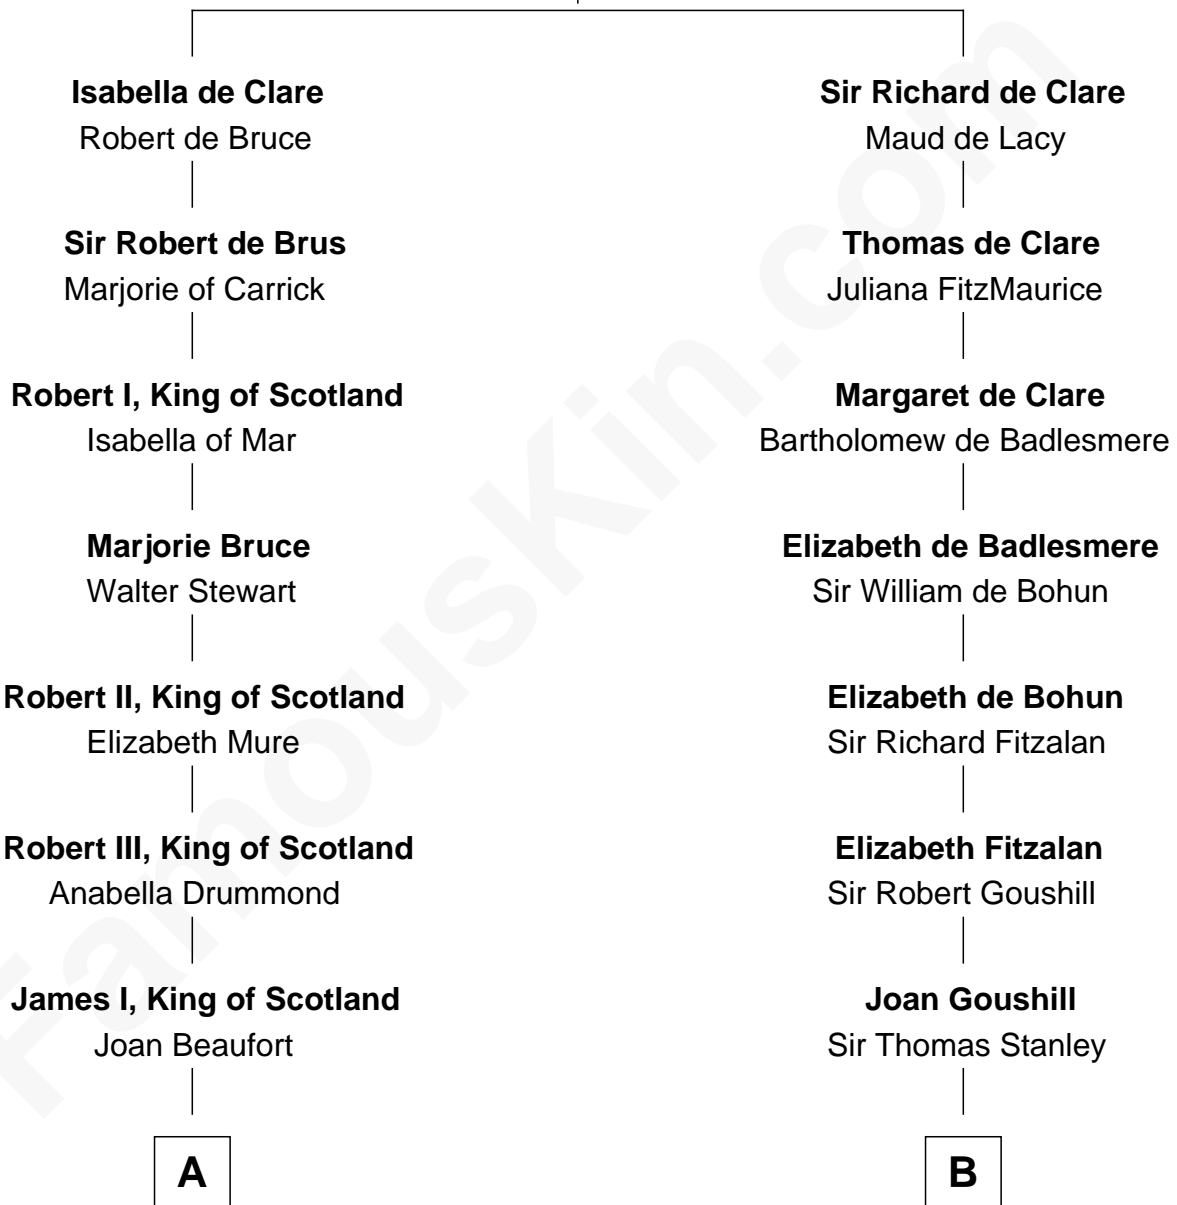

FamousKin.com Relationship Chart of

Alexander Hamilton

1st U.S. Secretary of the Treasury

19th cousin of

Oliver Wendell Holmes, Sr.

American "Fireside" Poet

Gilbert de Clare

Isabel Marshal

C

Alexander Hamilton
Elizabeth Pollock

James A. Hamilton
Rachel Fawcett

Alexander Hamilton
1st U.S. Secretary of the Treasury

D

Oliver Wendell
Mary Jackson

Sarah Wendell
Rev. Abiel Holmes

Oliver Wendell Holmes, Sr.
American "Fireside" Poet