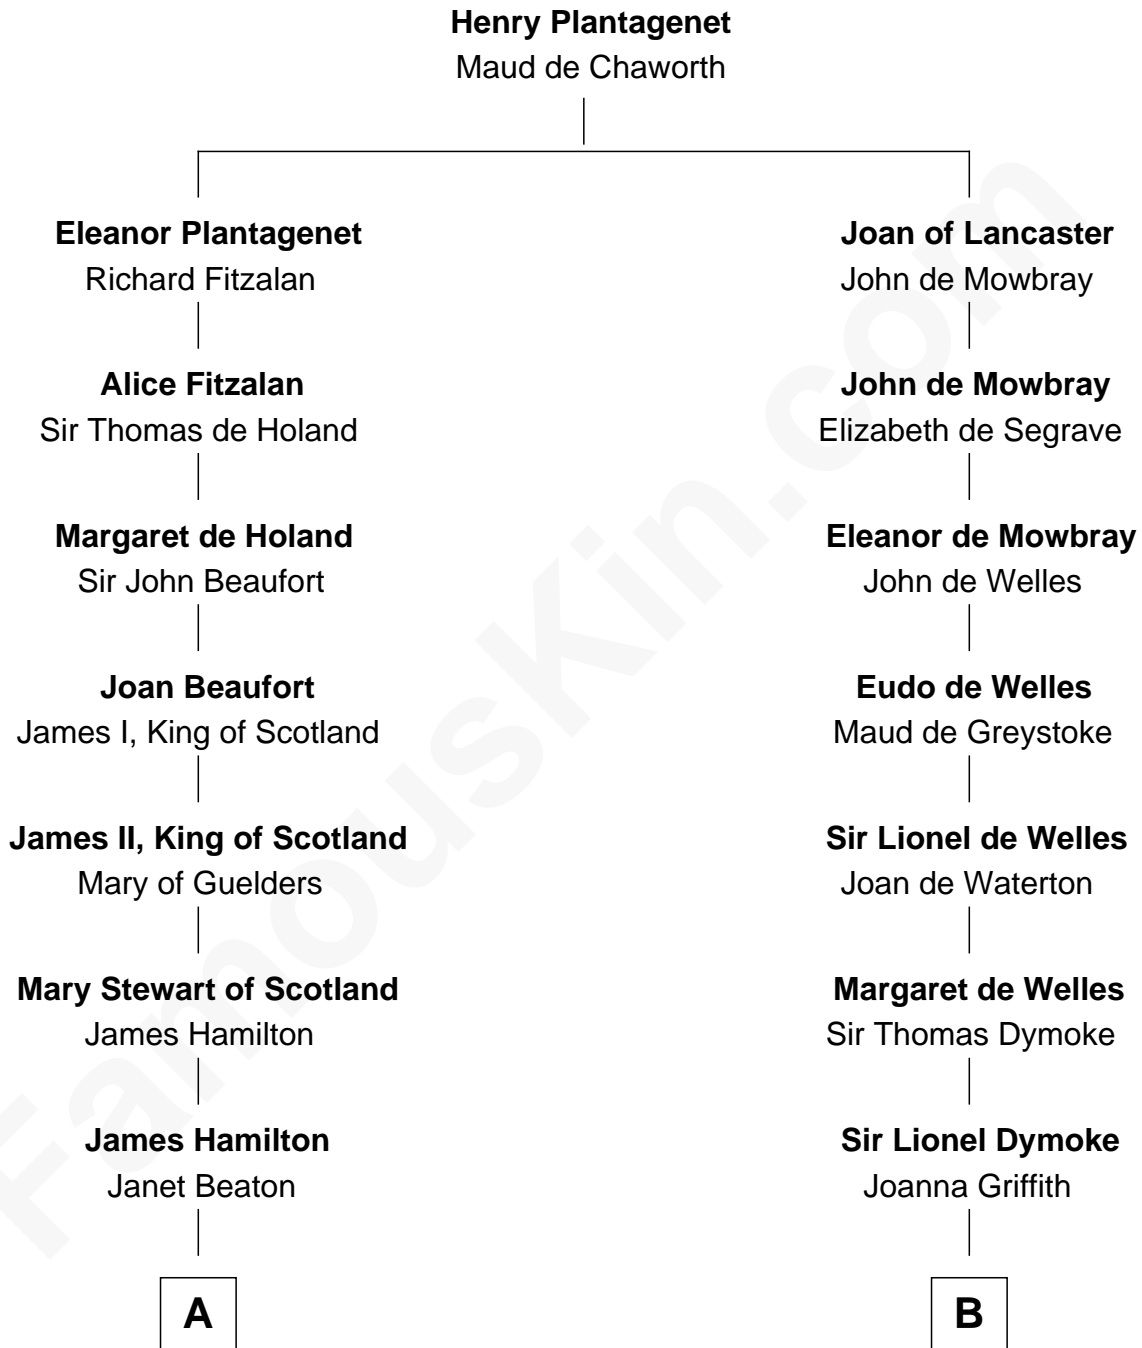

FamousKin.com Relationship Chart of

Alexander Hamilton

1st U.S. Secretary of the Treasury

16th cousin 1 time removed of

Ichabod Goodwin

27th Governor of New Hampshire

A

Janet Hamilton
Alexander Cunningham

William Cunningham
Janet Gordon

Elizabeth Cunningham
Alexander Cunningham

William Cunningham
Elizabeth Stewart

William Cunningham
Elizabeth Napier

Alexander Cunningham
Janet Cunningham

Rebecca Cunningham
John Hamilton

Alexander Hamilton
Elizabeth Pollock

James A. Hamilton
Rachel Fawcett

Alexander Hamilton
1st U.S. Secretary of the Treasury

B

Anne Dymoke
John Goodrick

Lionel Goodrick
Winifred Sappcott

Anne Goodrick
Benjamin Bolles