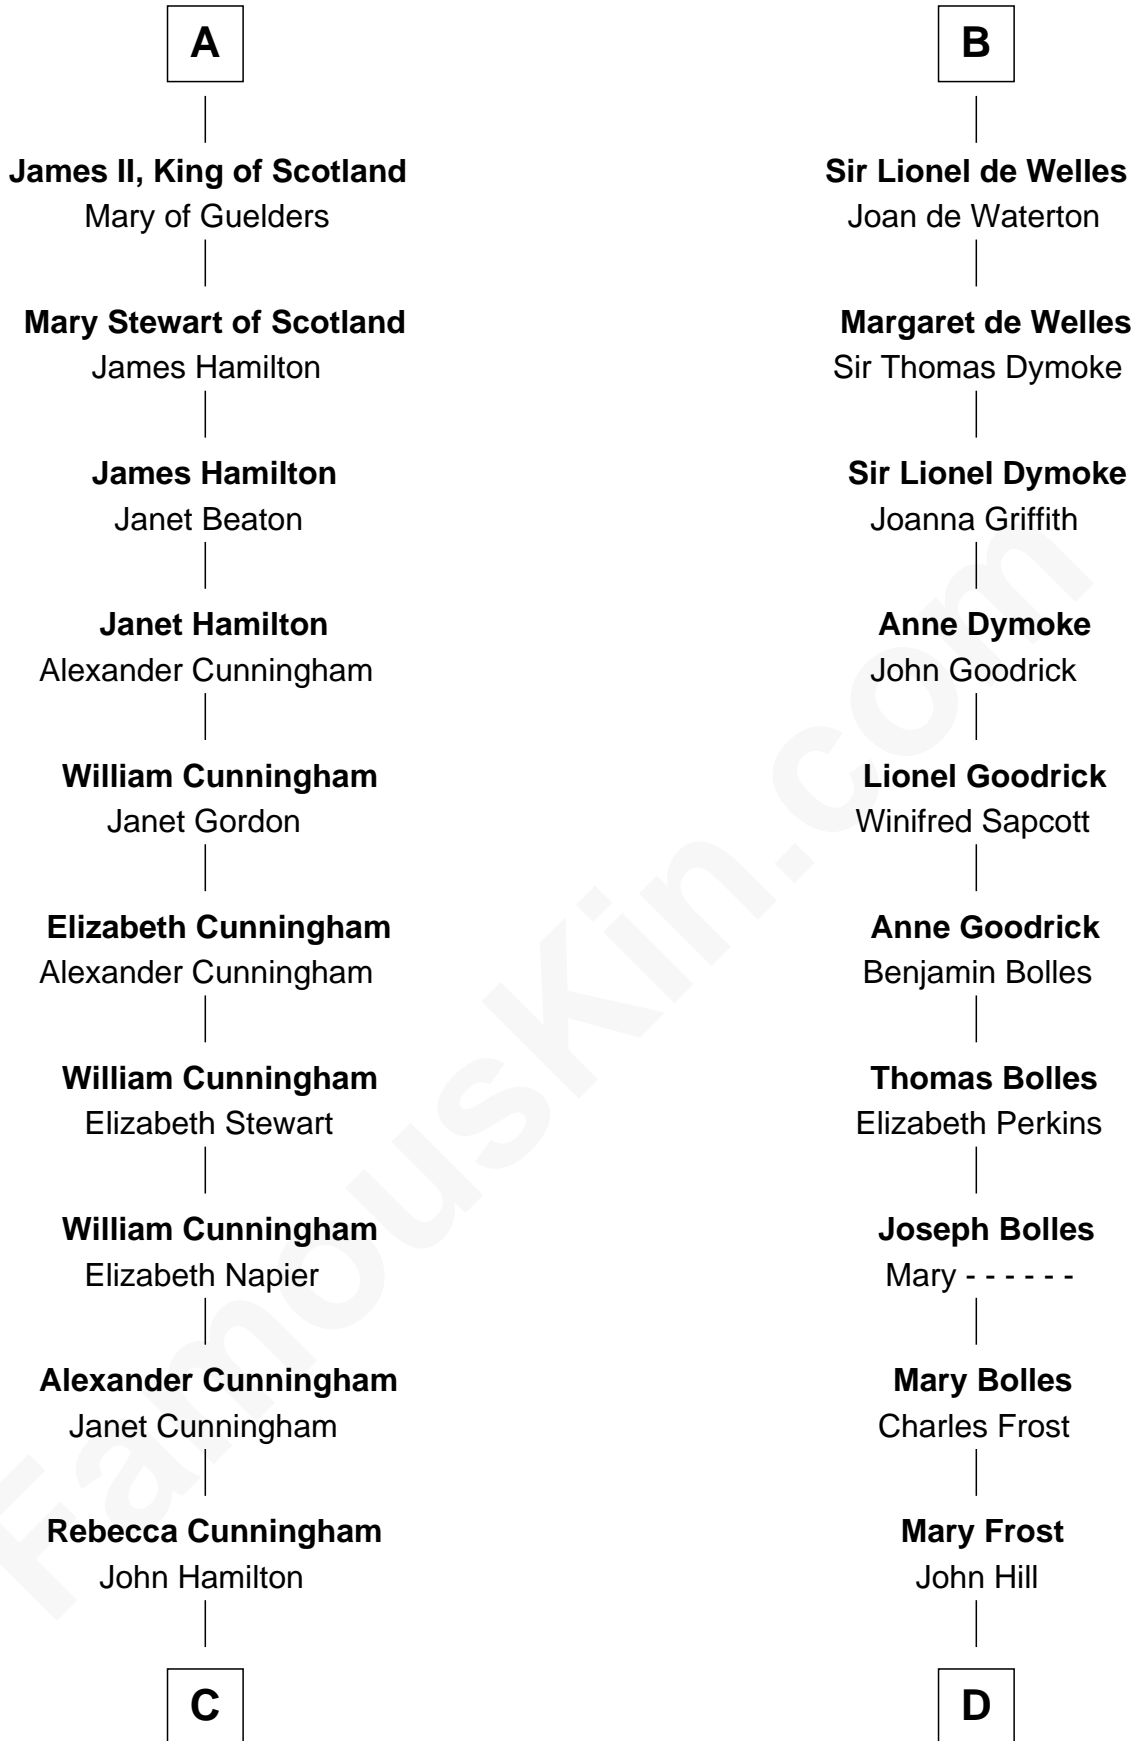

FamousKin.com Relationship Chart of

Alexander Hamilton

1st U.S. Secretary of the Treasury

19th cousin 1 time removed of

Ichabod Goodwin

27th Governor of New Hampshire

Gilbert de Clare

Isabel Marshal

C

Alexander Hamilton

Elizabeth Pollock

James A. Hamilton

Rachel Fawcett

Alexander Hamilton

1st U.S. Secretary of the Treasury

D

Elisha Hill

Mary Plaisted

Hannah Hill

Dominicus Goodwin

Samuel Goodwin

Anna Thompson Gerrish

Ichabod Goodwin

27th Governor of New Hampshire