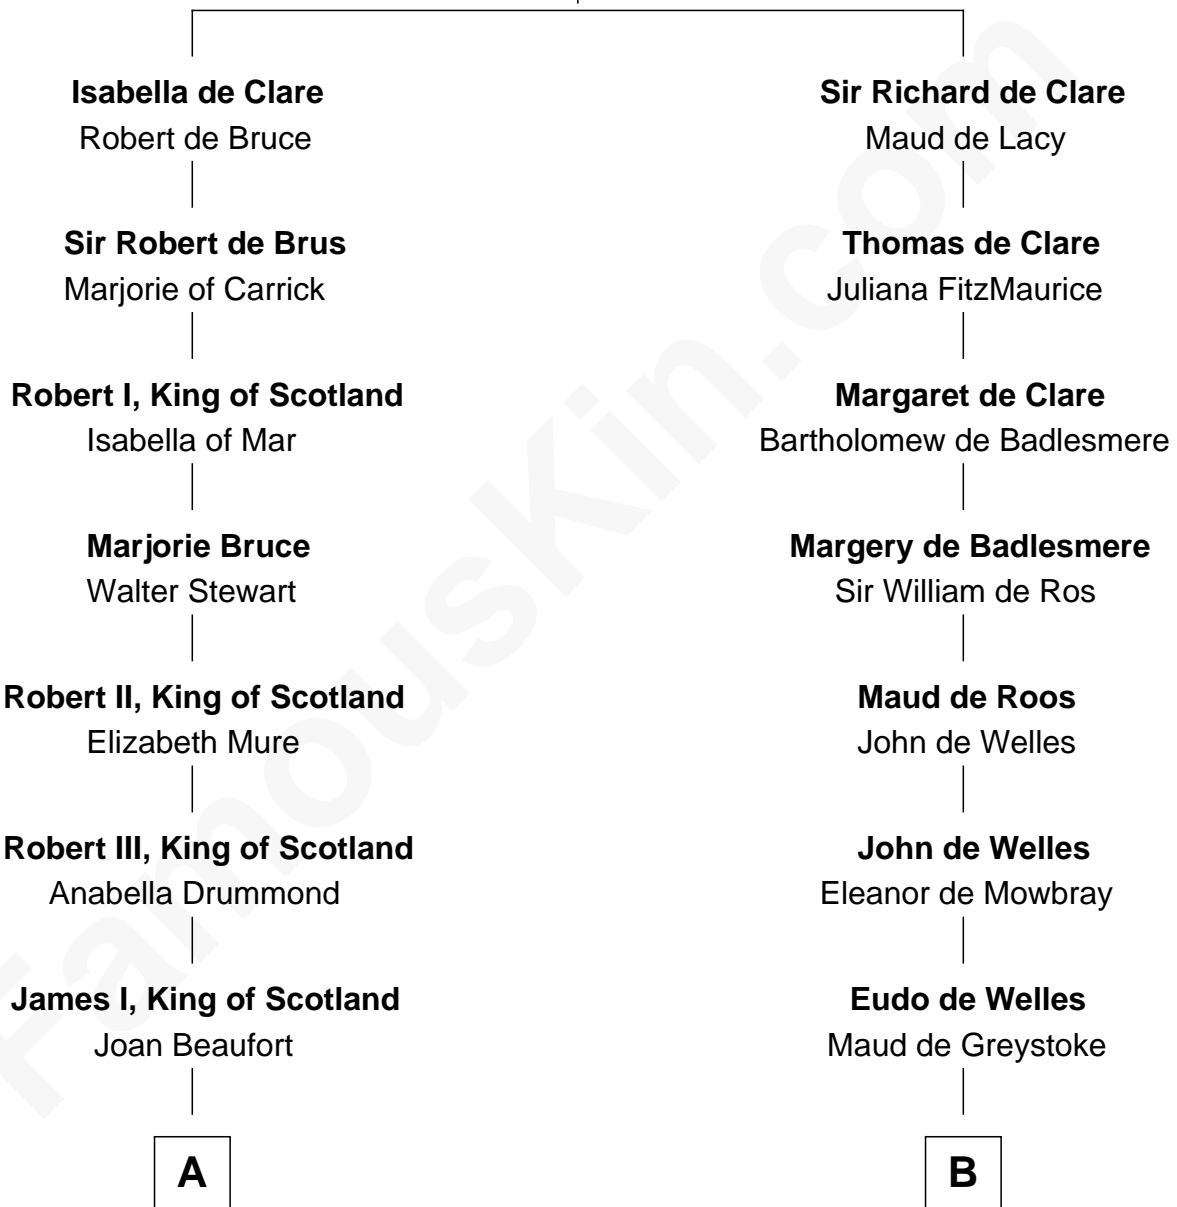

FamousKin.com Relationship Chart of

Alexander Hamilton

1st U.S. Secretary of the Treasury

19th cousin 1 time removed of

Ichabod Goodwin

27th Governor of New Hampshire

Gilbert de Clare

Isabel Marshal

C

Alexander Hamilton

Elizabeth Pollock

James A. Hamilton

Rachel Fawcett

Alexander Hamilton

1st U.S. Secretary of the Treasury

D

Elisha Hill

Mary Plaisted

Hannah Hill

Dominicus Goodwin

Samuel Goodwin

Anna Thompson Gerrish

Ichabod Goodwin

27th Governor of New Hampshire