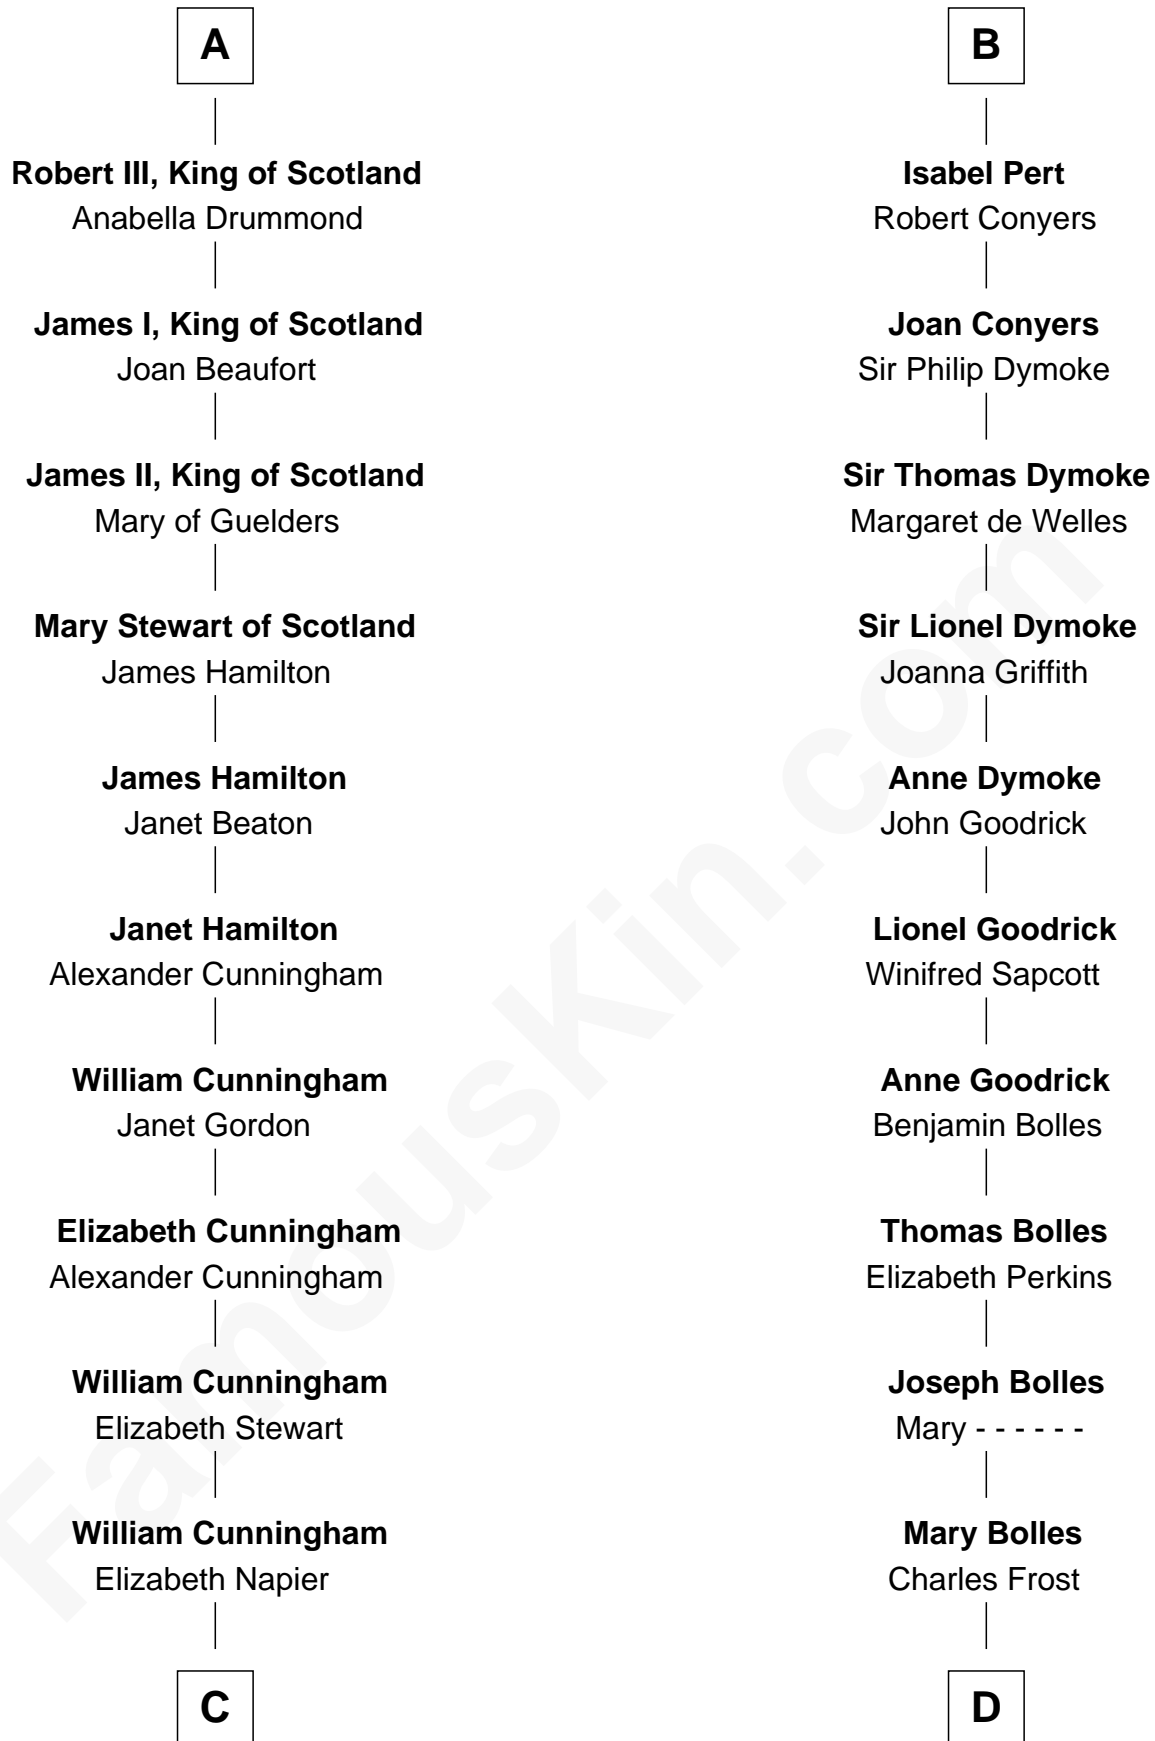

FamousKin.com Relationship Chart of

Alexander Hamilton

1st U.S. Secretary of the Treasury

21st cousin of

Ichabod Goodwin

27th Governor of New Hampshire

Henry of Huntingdon

Ada de Warenne

C

Alexander Cunningham

Janet Cunningham

Rebecca Cunningham

John Hamilton

Alexander Hamilton

Elizabeth Pollock

James A. Hamilton

Rachel Fawcett

Alexander Hamilton

1st U.S. Secretary of the Treasury

D

Mary Frost

John Hill

Elisha Hill

Mary Plaisted