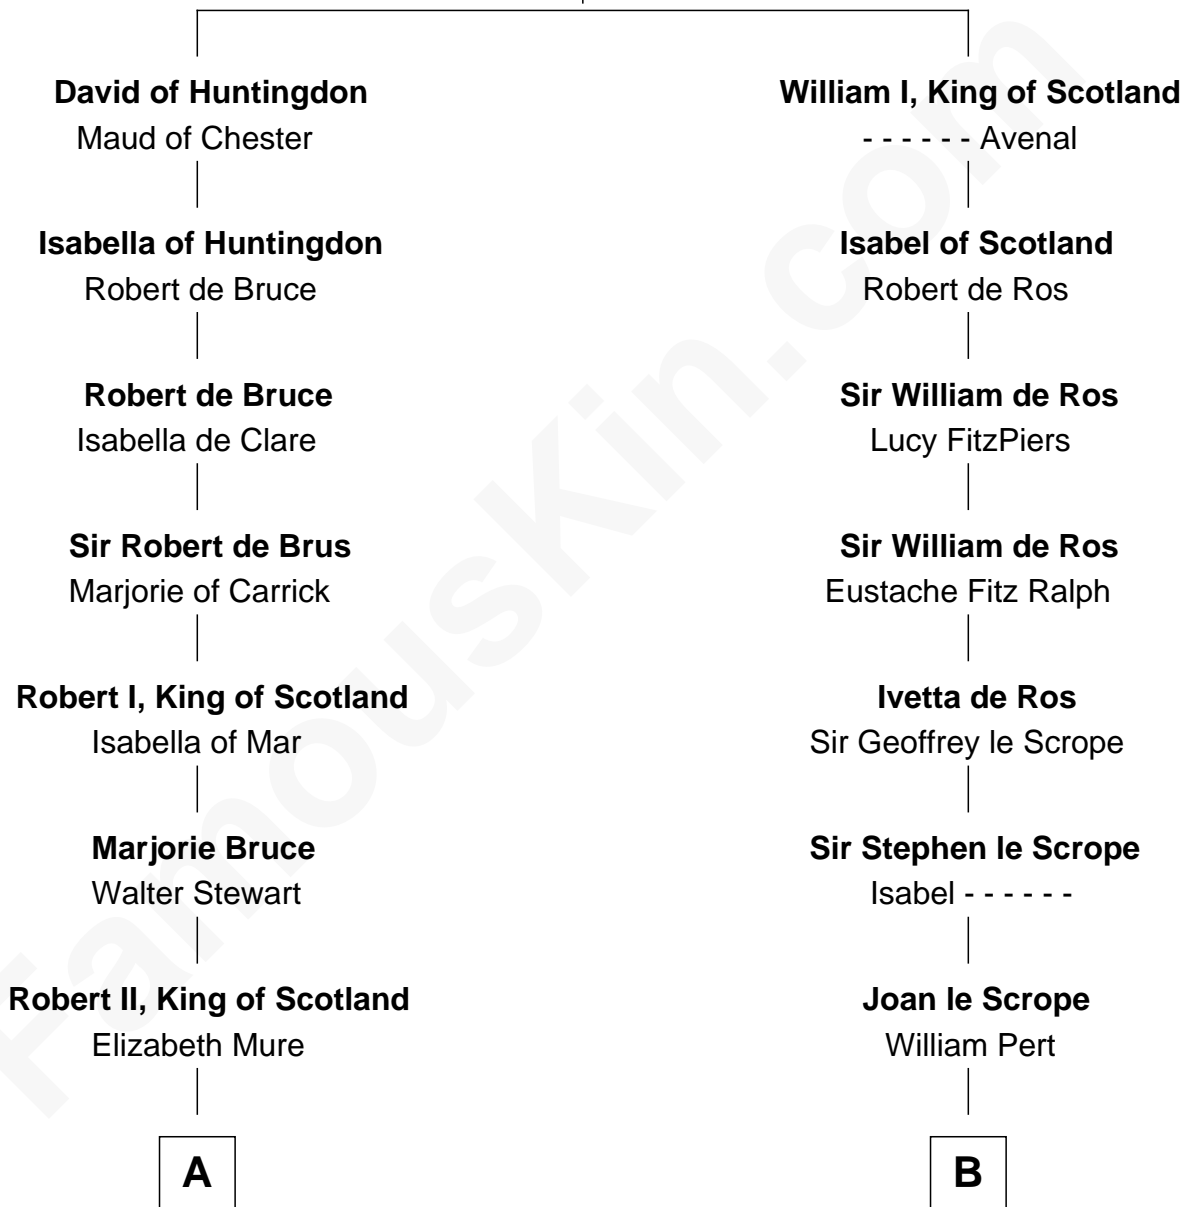

FamousKin.com Relationship Chart of

Alexander Hamilton

1st U.S. Secretary of the Treasury

21st cousin of

Ichabod Goodwin

27th Governor of New Hampshire

Henry of Huntingdon

Ada de Warenne

C

Alexander Cunningham

Janet Cunningham

Rebecca Cunningham

John Hamilton

Alexander Hamilton

Elizabeth Pollock

James A. Hamilton

Rachel Fawcett

Alexander Hamilton

1st U.S. Secretary of the Treasury

D

Mary Frost

John Hill

Elisha Hill

Mary Plaisted